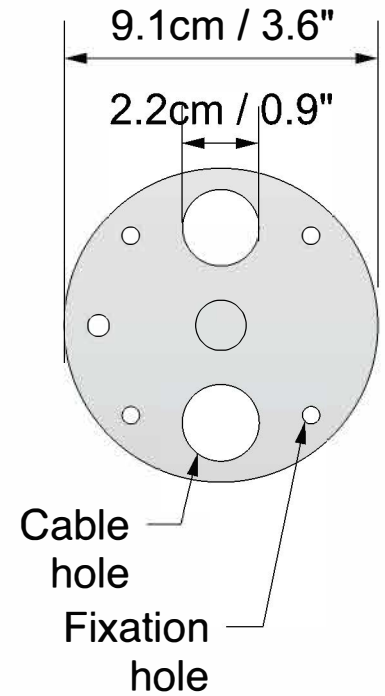

Central Base with
4 x 5mm / 3/16"
fixation holes and
2 x 22mm / 0.9"
holes
for electric cables

Sockets E26 or E27
Voltage 110V or 220V
Bulb 40W (100W max.)

CASA
DESIGN
GROUP

living
outdoor
contract

STELLA DAISY