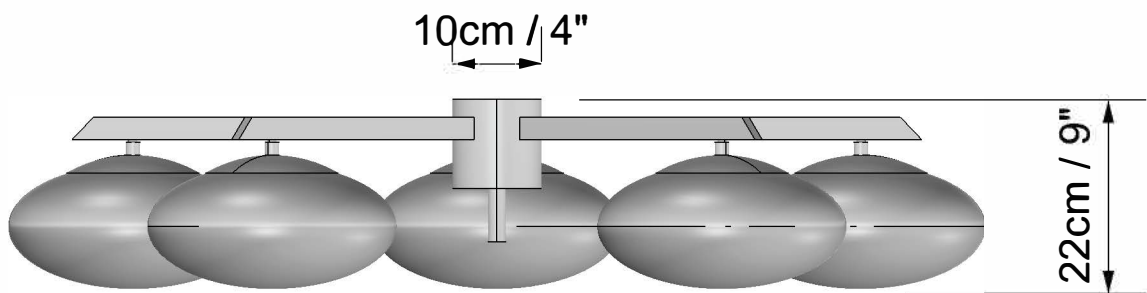

Central Base with
4 x 5mm / 3/16"
fixation holes and
2 x 22mm / 0.9"
holes
for electric cables

Sockets E26 or E27
Voltage 110V or 220V
Bulb 40W (100W max.)

CASA
DESIGN
GROUP

living
outdoor
contract

STELLA DAISY