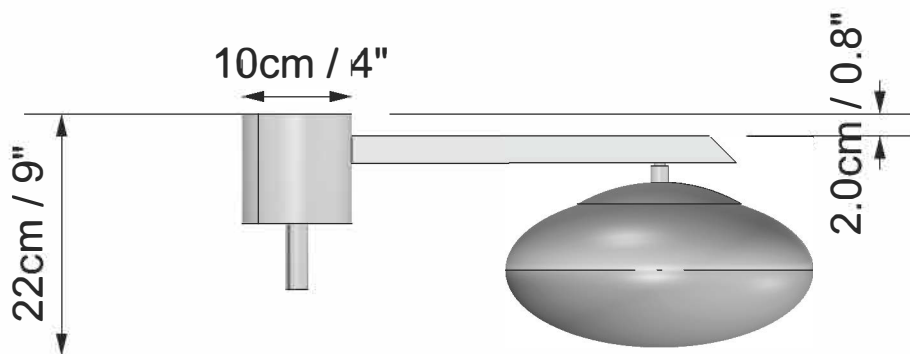

Central Base with  
4 x 5mm / 3/16"  
fixation holes and  
2 x 22mm / 0.9"  
holes  
for electric cables

Sockets E26 or E27  
Voltage 110V or 220V  
Bulb 40W (100W max.)