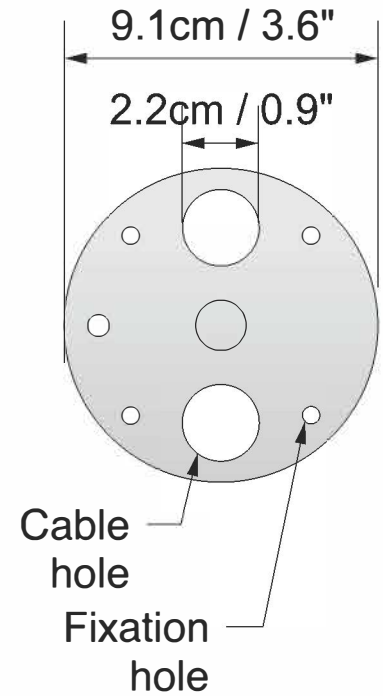

Central Base with  
4 x 5mm / 3/16"  
fixation holes and  
2 x 22mm / 0.9"  
holes  
for electric cables

Sockets E26 or E27  
Voltage 110V or 220V  
Bulb 40W (100W max.)