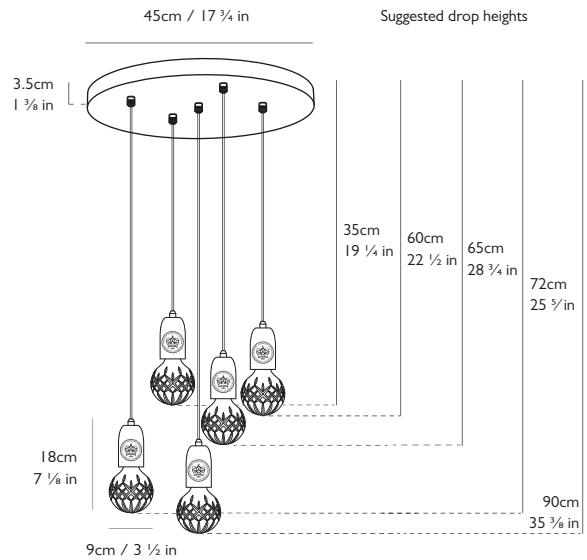

LEE BROOM

CRYSTAL BULB CHANDELIER 5 PIECE

PRODUCT DETAILS

Name

Crystal Bulb Chandelier 5 Piece

Product Code	I 110-130v	220-240v
Clear Crystal Bulb Brushed Brass	● CB0141	CB0041
Frosted Crystal Bulb Brushed Brass	● CB0142	CB0042
Clear Crystal Bulb Polished Chrome	● CB0145	CB0045
Frosted Crystal Bulb Polished Chrome	● CB0146	CB0046

Materials

Clear or frosted lead crystal, steel

Illumination I 110-130v

10w, 2700k, 260 lumen

Bulb: E26, 2w LED, 100 lumen, 10k hrs (5x supplied)

Illumination 220-240v

10w, 2700k, 260 lumen

Bulb: E27, 2w LED, 100 lumen, 10k hrs (5x supplied)

5 x H 18cm x Dia 9cm / H 7 1/8 in x Dia 3 1/2 in

Suspension

Length: 5 x 300cm / 118 1/8 in

Adjustable cord

Fabric outer in matching finish

Ceiling Plate / Canopy

H 3.5cm x Dia 45cm / H 1 1/8 in x Dia 17 3/4 in

Round steel in satin white finish

Weight

Product (net) 7.05kg / 15.5 lb / Boxed (gross) 7.25kg / 15.9 lb

Note

From 1st May 2018, the Crystal Bulb will be supplied with our new improved 1w LED which is more energy efficient. The output of the LED will still be 2700k and 100 lumen