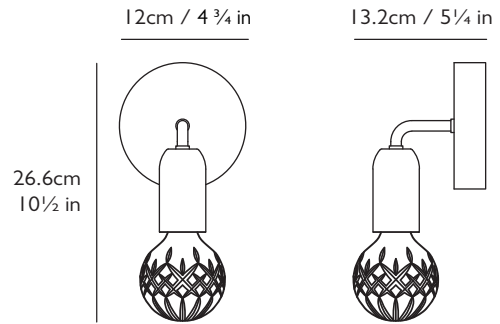

LEE BROOM

CRYSTAL BULB WALL LIGHT

PRODUCT DETAILS

Name

Crystal Bulb Wall Light

Product Code

110-130v 220-240v

Crystal Bulb Clear

CB0162 CB0061

Crystal Bulb Frosted

CB0161 CB0062

Materials

Clear or frosted lead crystal, steel

Illumination 110-130v

2w, 2700k, 100 lumen

Bulb: E26, 2w LED, 100 lumen, 10k hrs (1x supplied)

Year of Design

2017

Dimensions

H 26.6cm x W 12cm x D 13.2cm / H 10 1/2 in x W 4 3/4 in x D 5 1/4 in

Wall Plate / Canopy

H 3cm x Dia 12cm / H 1 1/8 in x Dia 4 3/4 in

Round steel in brushed brass finish

Weight