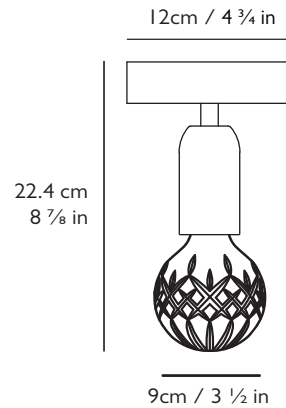

LEE BROOM

CRYSTAL BULB CEILING LIGHT

PRODUCT DETAILS

Name

Crystal Bulb Ceiling Light

Product Code	110-130v	220-240v
Crystal Bulb Clear	CB0164	CB0063
Crystal Bulb Frosted	CB0163	CB0064

Materials

Clear or frosted lead crystal, steel

Certification

UL, cUL (110-130v)

CE, CB (220-240v)

Year of Design

2017

Dimensions

H 22.4cm x Dia 9cm / H 8 7/8 in x Dia 3 1/2 in

Ceiling Plate / Canopy

H 3cm x Dia 12cm / H 1 1/8 in x Dia 4 3/4 in

Round steel in brushed brass finish

Weight

Product (net) 0.6kg / 1.3 lb / Boxed (gross) 1.35kg / 2.9 lb