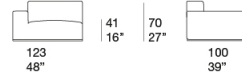

Elemento sinistro / Left element

B72AB