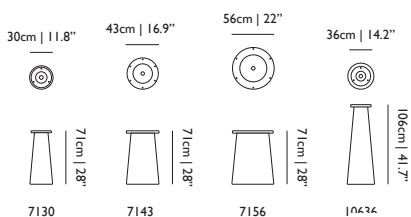

Height: 75 cm | 29.5"  
Width: 32 cm | 12.6"  
Depth: 32 cm | 12.6"  
Weight: 5 kg | 11 lb

*Container Table Foot  
Classic 7143*

**PRODUCT**

Height: 71 cm | 28"  
Width: 43 cm | 16.9"  
Depth: 43 cm | 16.9"

**PACKAGING**

Height: 76 cm | 29.9"  
Width: 48 cm | 18.9"  
Depth: 47 cm | 18.5"  
Weight: 9 kg | 19,8 lb

*Container Table Foot  
Classic 7156*

**PRODUCT**

Height: 71 cm | 28"  
Width: 56 cm | 22"  
Depth: 56 cm | 22"

**PACKAGING**

Height: 76 cm | 29.9"  
Width: 60 cm | 23.6"  
Depth: 60 cm | 23.6"  
Weight: 11 kg | 24,3 lb

*Container Table Foot  
Classic 10636*

**PRODUCT**

Height: 106 cm | 41.7"  
Width: 36 cm | 14.2"  
Depth: 36 cm | 14.2"

**PACKAGING**

Height: 110 cm | 43.3"  
Width: 42.5 cm | 16.7"  
Depth: 42.5 cm | 16.7"  
Weight: 7 kg | 15,4 lb