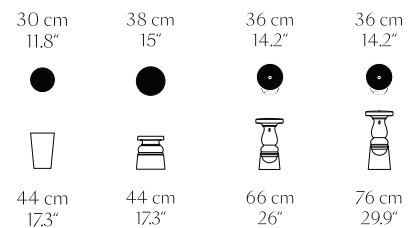

Stool & Bar Stool

Container Table Feet are available in Classic, New Antiques and Bodhi.

Power & USB Module option available

Cleaning Instructions

Moooi recommends using a good furniture polish and a soft cloth. Apply generously in layers to the surface and use the cloth to shine. Do not use abrasive fabrics, gently remove tough stains with warm water and a trusted multi-surface cleaner.