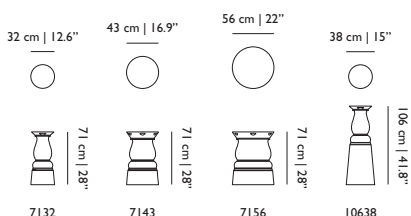

**PACKAGING**

Height: 110 cm | 43.3"  
Width: 42.5 cm | 16.7"  
Depth: 42.5 cm | 16.7"  
Weight: 7 kg | 15,4 lb

### Container Table Foot New Antiques 7143

**PRODUCT**

Height: 71 cm | 28"  
Width: 43 cm | 16.9"  
Depth: 43 cm | 16.9"

**PACKAGING**

Height: 76 cm | 29.9"  
Width: 47 cm | 18.5"  
Depth: 47 cm | 18.5"  
Weight: 10 kg | 22 lb

### Container Table Foot New Antiques 7156

**PRODUCT**

Height: 71 cm | 28"  
Width: 56 cm | 22"  
Depth: 56 cm | 22"

**PACKAGING**

Height: 76 cm | 29.9"  
Width: 60 cm | 23.6"  
Depth: 60 cm | 23.6"  
Weight: 11 kg | 24,3 lb

### Container Table Foot New Antiques 10638

**PRODUCT**

Height: 106 cm | 41.7"  
Width: 38 cm | 15"  
Depth: 38 cm | 15"

**PACKAGING**

Height: 109 cm | 42.9"  
Width: 41 cm | 16.1"  
Depth: 41 cm | 16.1"  
Weight: 10 kg | 22 lb