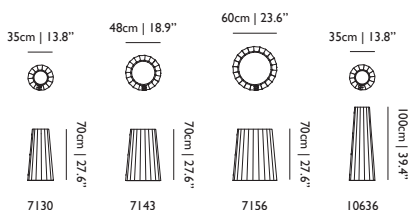

**PACKAGING**

Height: 110 cm | 43.3"  
Width: 42.5 cm | 16.7"  
Depth: 42.5 cm | 16.7"  
Weight: 7 kg | 15,4 lb

### Container Table Foot Bodhi 7143

**PRODUCT**

Height: 70 cm | 28"  
Width: 48 cm | 11.8"  
Depth: 48 cm | 11.8"

**PACKAGING**

Height: 70 cm | 27.6"  
Width: 23 cm | 9"  
Depth: 24 cm | 9.4"  
Weight: 7 kg | 15,4 lb

### Container Table Foot Bodhi 7156

**PRODUCT**

Height: 70 cm | 28"  
Width: 60 cm | 11.8"  
Depth: 60 cm | 11.8"

**PACKAGING**

Height: 70 cm | 27.6"  
Width: 28 cm | 11"  
Depth: 28 cm | 11"  
Weight: 11 kg | 24,3 lb

### Container Table Foot Bodhi 10636

**PRODUCT**

Height: 100 cm | 28"  
Width: 35 cm | 13.8"  
Depth: 35 cm | 13.8"

**PACKAGING**

Height: 100 cm | 28.7"  
Width: 22 cm | 8.7"  
Depth: 21 cm | 8.3"  
Weight: 6 kg | 13,2 lb