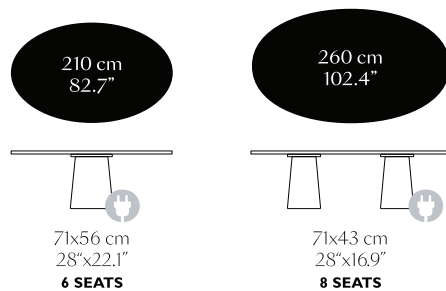

Container Table Options

Square Table

Round Table

Oval Table

Stool & Bar Stool

Container Table Feet are available in Classic, New Antiques and Bodhi.

Power & USB Module option available

Cleaning Instructions

Moooi recommends using a good furniture polish and a soft cloth. Apply generously in layers to the surface and use the cloth to shine. Do not use abrasive fabrics, gently remove tough stains with warm water and a trusted multi-surface cleaner.