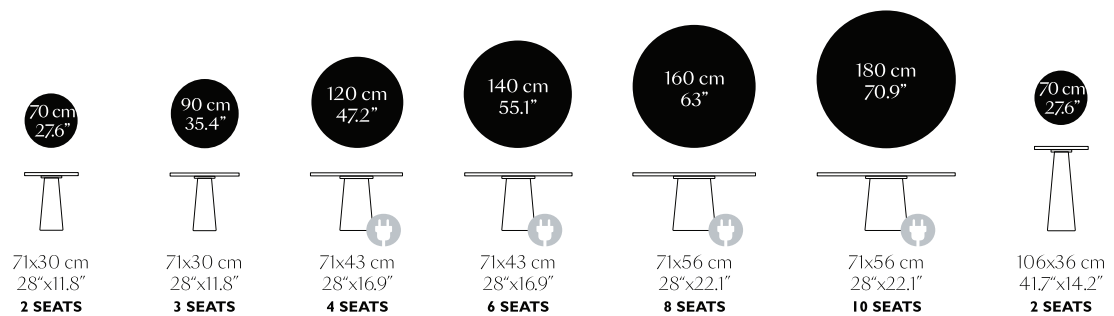

Round Table