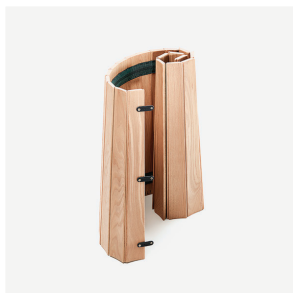

CONTAINER TABLE BODHI

Available in: Black, Cinnamon, Grey, Natural Oil, Wenge and White Wash stained solid oak.

Container Table Foot Colours

Black
RAL 9017

White
RAL 9016

Light Grey
RAL 7035

Container Table Foot Classic Dimensions

*Container Table Foot
Classic 7130*

PRODUCT

Height: 71 cm | 28"
Width: 30 cm | 11.8"
Depth: 30 cm | 11.8"

PACKAGING

Height: 75 cm | 29.5"
Width: 32 cm | 12.6"
Depth: 32 cm | 12.6"
Weight: 5 kg | 11 lb

*Container Table Foot
Classic 7143*

PRODUCT

Height: 71 cm | 28"
Width: 43 cm | 16.9"
Depth: 43 cm | 16.9"

PACKAGING

Height: 76 cm | 29.9"
Width: 48 cm | 18.9"
Depth: 47 cm | 18.5"
Weight: 9 kg | 19,8 lb

*Container Table Foot
Classic 7156*

PRODUCT

Height: 71 cm | 28"
Width: 56 cm | 22"
Depth: 56 cm | 22"

PACKAGING

Height: 76 cm | 29.9"
Width: 60 cm | 23.6"
Depth: 60 cm | 23.6"
Weight: 11 kg | 24,3 lb

*Container Table Foot
Classic 10636*

PRODUCT

Height: 106 cm | 41.7"
Width: 36 cm | 14.2"
Depth: 36 cm | 14.2"

PACKAGING

Height: 110 cm | 43.3"
Width: 42.5 cm | 16.7"
Depth: 42.5 cm | 16.7"
Weight: 7 kg | 15,4 lb