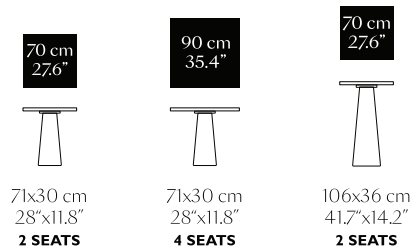

Container Table Options

Square Table