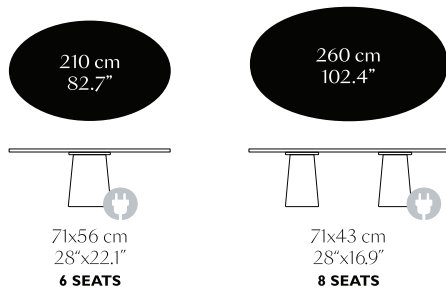

Container Table Options

Square Table

Round Table

Oval Table

Stool & Bar Stool

Container Table Feet are available in Classic, New Antiques and Bodhi.

Power & USB Module option available

Cleaning Instructions

Moooi recommends using a good furniture polish and a soft cloth. Apply generously in layers to the surface and use the cloth to shine. Do not use abrasive fabrics, gently remove tough stains with warm water and a trusted multi-surface cleaner.