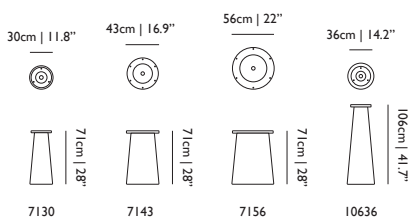

PRODUCT

Height: 71 cm | 28"
Width: 56 cm | 22"
Depth: 56 cm | 22"

PACKAGING

Height: 76 cm | 29.9"
Width: 60 cm | 23.6"
Depth: 60 cm | 23.6"
Weight: 11 kg | 24,3 lb

*Container Table Foot
Classic 10636*

PRODUCT

Height: 106 cm | 41.7"
Width: 36 cm | 14.2"
Depth: 36 cm | 14.2"

PACKAGING

Height: 110 cm | 43.3"
Width: 42.5 cm | 16.7"
Depth: 42.5 cm | 16.7"
Weight: 7 kg | 15,4 lb

Container Table Foot New Antiques Dimensions

PRODUCT

Height: 4cm | 1.6"
Width: 70 cm | 27.6"
Depth: 70 cm | 27.6"

PACKAGING

Height: 10 cm | 3.9"
Width: 76 cm | 29.9"
Depth: 76 cm | 29.9"
Weight: 14,3 kg | 31,5 lb

Ø90 Table Top HPL

PRODUCT

Height: 1.2 cm | 0.5"
Width: 90 cm | 35.4"
Depth: 90 cm | 35.4"

Ø120 Table Top
HPL

PRODUCT

Height: 1.2 cm | 0.5"
Width: 120 cm | 47.2"
Depth: 120 cm | 47.2"

PACKAGING

Height: 8 cm | 3.1"
Width: 126 cm | 49.6"
Depth: 126 cm | 49.6"
Weight: 20,9 kg | 46,1 lb

Ø120 Table Top
Wood