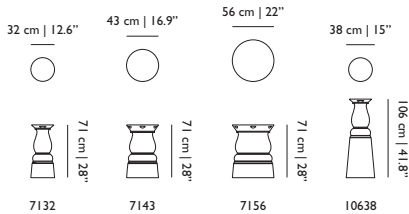

Container Table Foot New Antiques 7143

PRODUCT

Height: 71 cm | 28"
Width: 43 cm | 16.9"
Depth: 43 cm | 16.9"

PACKAGING

Height: 76 cm | 29.9"
Width: 47 cm | 18.5"
Depth: 47 cm | 18.5"
Weight: 10 kg | 22 lb

Container Table Foot New Antiques 7156

PRODUCT

Height: 71 cm | 28"
Width: 56 cm | 22"
Depth: 56 cm | 22"

PACKAGING

Height: 76 cm | 29.9"
Width: 60 cm | 23.6"
Depth: 60 cm | 23.6"
Weight: 11 kg | 24,3 lb

Container Table Foot New Antiques 10638

PRODUCT

Height: 106 cm | 41.7"
Width: 38 cm | 15"
Depth: 38 cm | 15"

PACKAGING

Height: 109 cm | 42.9"
Width: 41 cm | 16.1"
Depth: 41 cm | 16.1"
Weight: 10 kg | 22 lb

Container Table Foot Bodhi Dimensions

Container Table Foot Bodhi 7130

PRODUCT

Height: 70 cm | 27.6"
Width: 35 cm | 13.8"
Depth: 35 cm | 13.8"

PACKAGING

Height: 70 cm | 27.6"
Width: 23 cm | 9"
Depth: 24 cm | 9.4"
Weight: 5 kg | 11 lb

Container Table Foot Bodhi 7143

PRODUCT

Height: 70 cm | 28"
Width: 48 cm | 11.8"
Depth: 48 cm | 11.8"