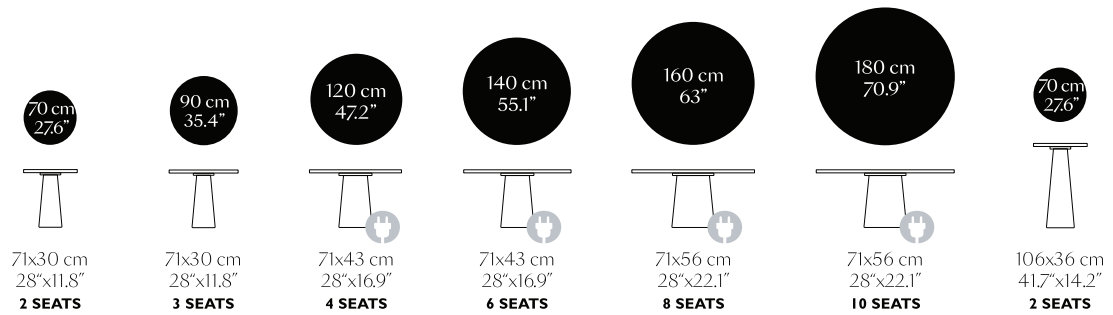

Round Table