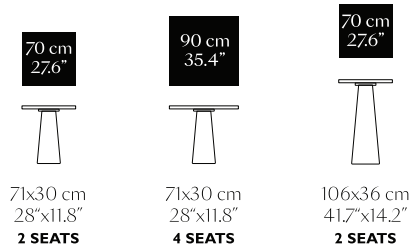

Container Table Options

Square Table