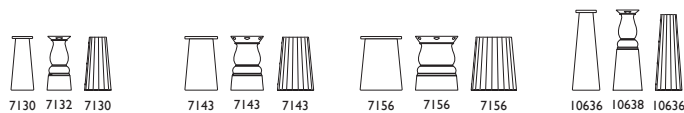

Oval 260 Table Top
Wood

PRODUCT

Height: 4cm | 1.6"
Width: 150 cm | 59.1"
Depth: 260 cm | 102.4"

PACKAGING

Height: 10 cm | 3.9"
Width: 168 cm | 66,1"
Depth: 267 cm | 105,1"
Weight: 90 kg | 198,4 lb

Container Table Options

Square Table

Round Table

Oval Table

Stool & Bar Stool

Container Table Feet are available in Classic, New Antiques and Bodhi.

Power & USB Module option available

Cleaning Instructions

Moooi recommends using a good furniture polish and a soft cloth. Apply generously in layers to the surface and use the cloth to shine. Do not use abrasive fabrics, gently remove tough stains with warm water and a trusted multi-surface cleaner.