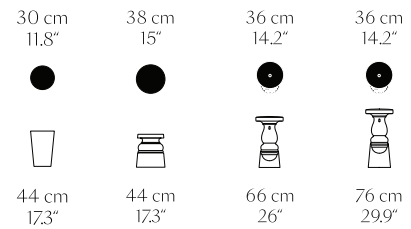

Stool & Bar Stool

Container Table Feet are available in Classic, New Antiques and Bodhi.

Power & USB Module option available

Cleaning Instructions

Moooi recommends using a good furniture polish and a soft cloth. Apply generously in layers to the surface and use the cloth to shine. Do not use abrasive fabrics, gently remove tough stains with warm water and a trusted multi-surface cleaner.