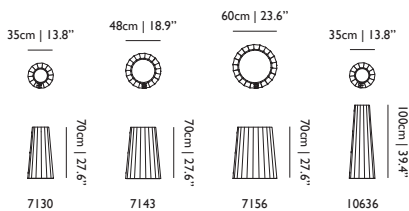

PACKAGING

Height: 100 cm | 28.7"
Width: 22 cm | 8.7"
Depth: 21 cm | 8.3"
Weight: 6 kg | 13,2 lb

We recommend to combine the Bodhi cover with a Container Table Foot Classic in Black.