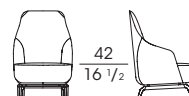

The backrest, enriched on the outside by contrast stitching in the same shade as the internal part, is available with the internal part in the versions:

- Smooth fabric

- With hexagonal quilting.

SF 97825

Poltrona rivestimento tessuto (esterno/interno anche in 2 varianti tessuto)
Armchair fabric upholstery (external/internal also in 2 different fabrics)
cm 65 x 76 x h 71
in 25 1/2 x 30 x h 28

SF 97820

Poltrona rivestimento tessuto (esterno/interno anche in 2 varianti tessuto) interno schienale trapuntato
Armchair fabric upholstery (external/internal also in 2 different fabrics) with quilted backrest
cm 65 x 76 x h 71
in 25 1/2 x 30 x h 28