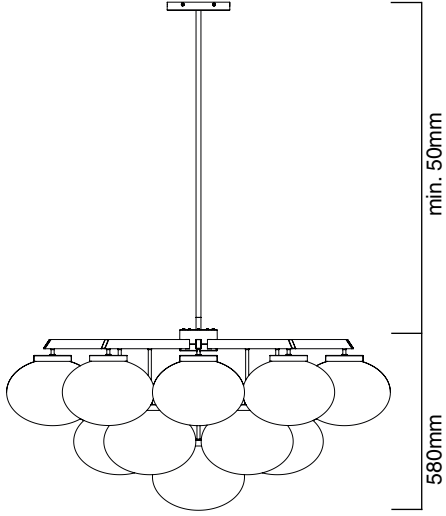

CLOUDESELEY - LARGE

- finish options** 16x Matt White Opal Glass Shade, Satin Brass Metal Work
CTO-01-052-0021

- suspension** satin brass drop rod and ceiling box
please specify the required overall drop from the ceiling to the
bottom of the fitting

- bulbs** 240v - 16 x E27, 60W max
120v - 16 x E26, 60W max

- weight** 41kg (91lb)

- certification**  

mounting plate dimensions

CLOUDESELEY - MEDIUM

- finish options** 7x Matt White Opal Glass Shade, Satin Brass Metal Work
CTO-01-052-0011

- suspension** satin brass drop rod and ceiling box
please specify the required overall drop from the ceiling to the
bottom of the fitting

- bulbs** 240v - 7 x E27, 60W max
120v - 7 x E26, 60W max

- weight** 18kg (40lb)

bulbs 240v - 4 x E27, 60W max
120v - 4 x E26, 60W max

weight 11kg (24.3lb)

certification  

mounting plate dimensions