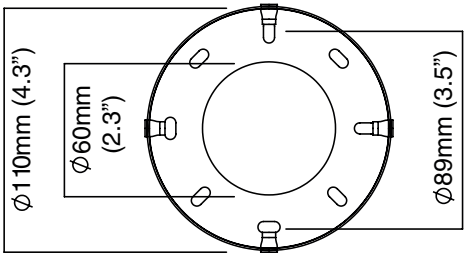

- bulbs** 240v - 16 x E27, 60W max
120v - 16 x E26, 60W max

- weight** 41kg (91lb)

- certification**  

mounting plate dimensions

CLOUDESELEY - MEDIUM

- finish options** 7x Matt White Opal Glass Shade, Satin Brass Metal Work
CTO-01-052-0011

- suspension** satin brass drop rod and ceiling box
please specify the required overall drop from the ceiling to the
bottom of the fitting

- bulbs** 240v - 7 x E27, 60W max
120v - 7 x E26, 60W max

- weight** 18kg (40lb)

- certification**  

mounting plate dimensions

CLOUDESELEY - SMALL

finish options 4x Matt White Opal Glass Shade, Satin Brass Metal Work
CTO-01-052-0001

suspension satin brass drop rod and ceiling box
please specify the required overall drop from the ceiling to the bottom of the fitting

bulbs 240v - 4 x E27, 60W max
120v - 4 x E26, 60W max

weight 11kg (24.3lb)

certification  

mounting plate dimensions