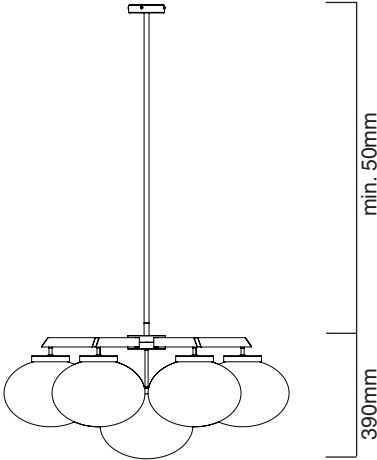

- **finish options**   7x Matt White Opal Glass Shade, Satin Brass Metal Work
  CTO-01-052-0011

- **suspension**   satin brass drop rod and ceiling box
  please specify the required overall drop from the ceiling to the
  bottom of the fitting

- **bulbs**   240v - 7 x E27, 60W max
  120v - 7 x E26, 60W max

- **weight**   18kg (40lb)

- **certification**