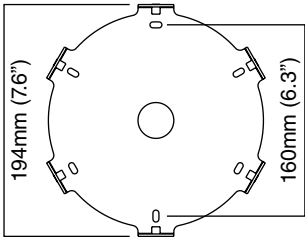

CLOUDESELEY - LARGE

- finish options** 16x Matt White Opal Glass Shade, Satin Brass Metal Work
CTO-01-052-0021

- suspension** satin brass drop rod and ceiling box
please specify the required overall drop from the ceiling to the
bottom of the fitting

- bulbs** 240v - 16 x E27, 60W max
120v - 16 x E26, 60W max

- weight** 41kg (91lb)

- certification**  

mounting plate dimensions

CLOUDESELEY - MEDIUM

- finish options** 7x Matt White Opal Glass Shade, Satin Brass Metal Work
CTO-01-052-0011

- suspension** satin brass drop rod and ceiling box
please specify the required overall drop from the ceiling to the
bottom of the fitting

- bulbs** 240v - 7 x E27, 60W max
120v - 7 x E26, 60W max

- weight** 18kg (40lb)

bulbs 240v - 4 x E27, 60W max
120v - 4 x E26, 60W max

weight 11kg (24.3lb)

certification  

mounting plate dimensions