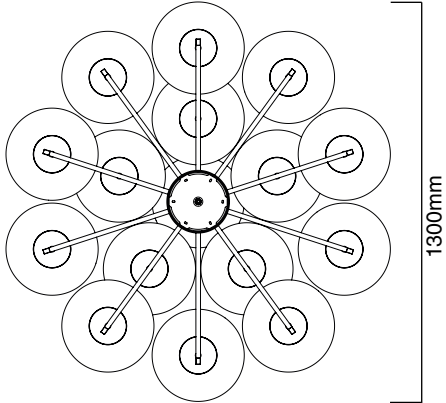

CLOUDESELEY - LARGE

- finish options** 16x Matt White Opal Glass Shade, Satin Brass Metal Work
CTO-01-052-0021

- suspension** satin brass drop rod and ceiling box
please specify the required overall drop from the ceiling to the
bottom of the fitting

- bulbs** 240v - 16 x E27, 60W max
120v - 16 x E26, 60W max

- weight** 41kg (91lb)

- certification**  

mounting plate dimensions

CLOUDESELEY - MEDIUM

- finish options** 7x Matt White Opal Glass Shade, Satin Brass Metal Work
CTO-01-052-0011

- suspension** satin brass drop rod and ceiling box
please specify the required overall drop from the ceiling to the
bottom of the fitting

- bulbs** 240v - 7 x E27, 60W max
120v - 7 x E26, 60W max

- weight** 18kg (40lb)