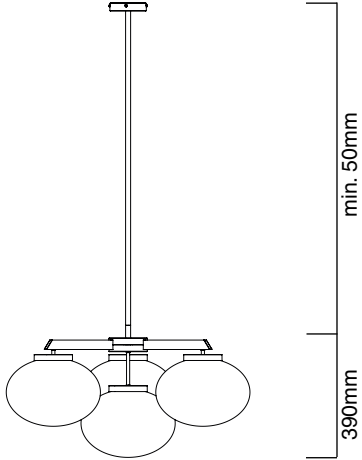

- bulbs** 240v - 16 x E27, 60W max
120v - 16 x E26, 60W max

- weight** 41kg (91lb)

- certification**  

mounting plate dimensions

CLOUDESELEY - MEDIUM

- finish options** 7x Matt White Opal Glass Shade, Satin Brass Metal Work
CTO-01-052-0011

- suspension** satin brass drop rod and ceiling box
please specify the required overall drop from the ceiling to the
bottom of the fitting

- bulbs** 240v - 7 x E27, 60W max
120v - 7 x E26, 60W max

- weight** 18kg (40lb)

- certification**  

mounting plate dimensions

CLOUDESELEY - SMALL

finish options 4x Matt White Opal Glass Shade, Satin Brass Metal Work
CTO-01-052-0001

suspension satin brass drop rod and ceiling box
please specify the required overall drop from the ceiling to the bottom of the fitting

bulbs 240v - 4 x E27, 60W max
120v - 4 x E26, 60W max

weight 11kg (24.3lb)

certification  

mounting plate dimensions