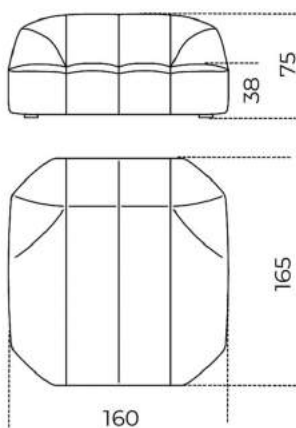

Additional stitching is required for elements with leather upholstery compared to elements with fabric upholstery.

Cm (L x P x H)

160 x 165 x 75

Inches (L x P x H)

63 x 65 x 29³/₄

Finishes

Wood

Black lacquered wood