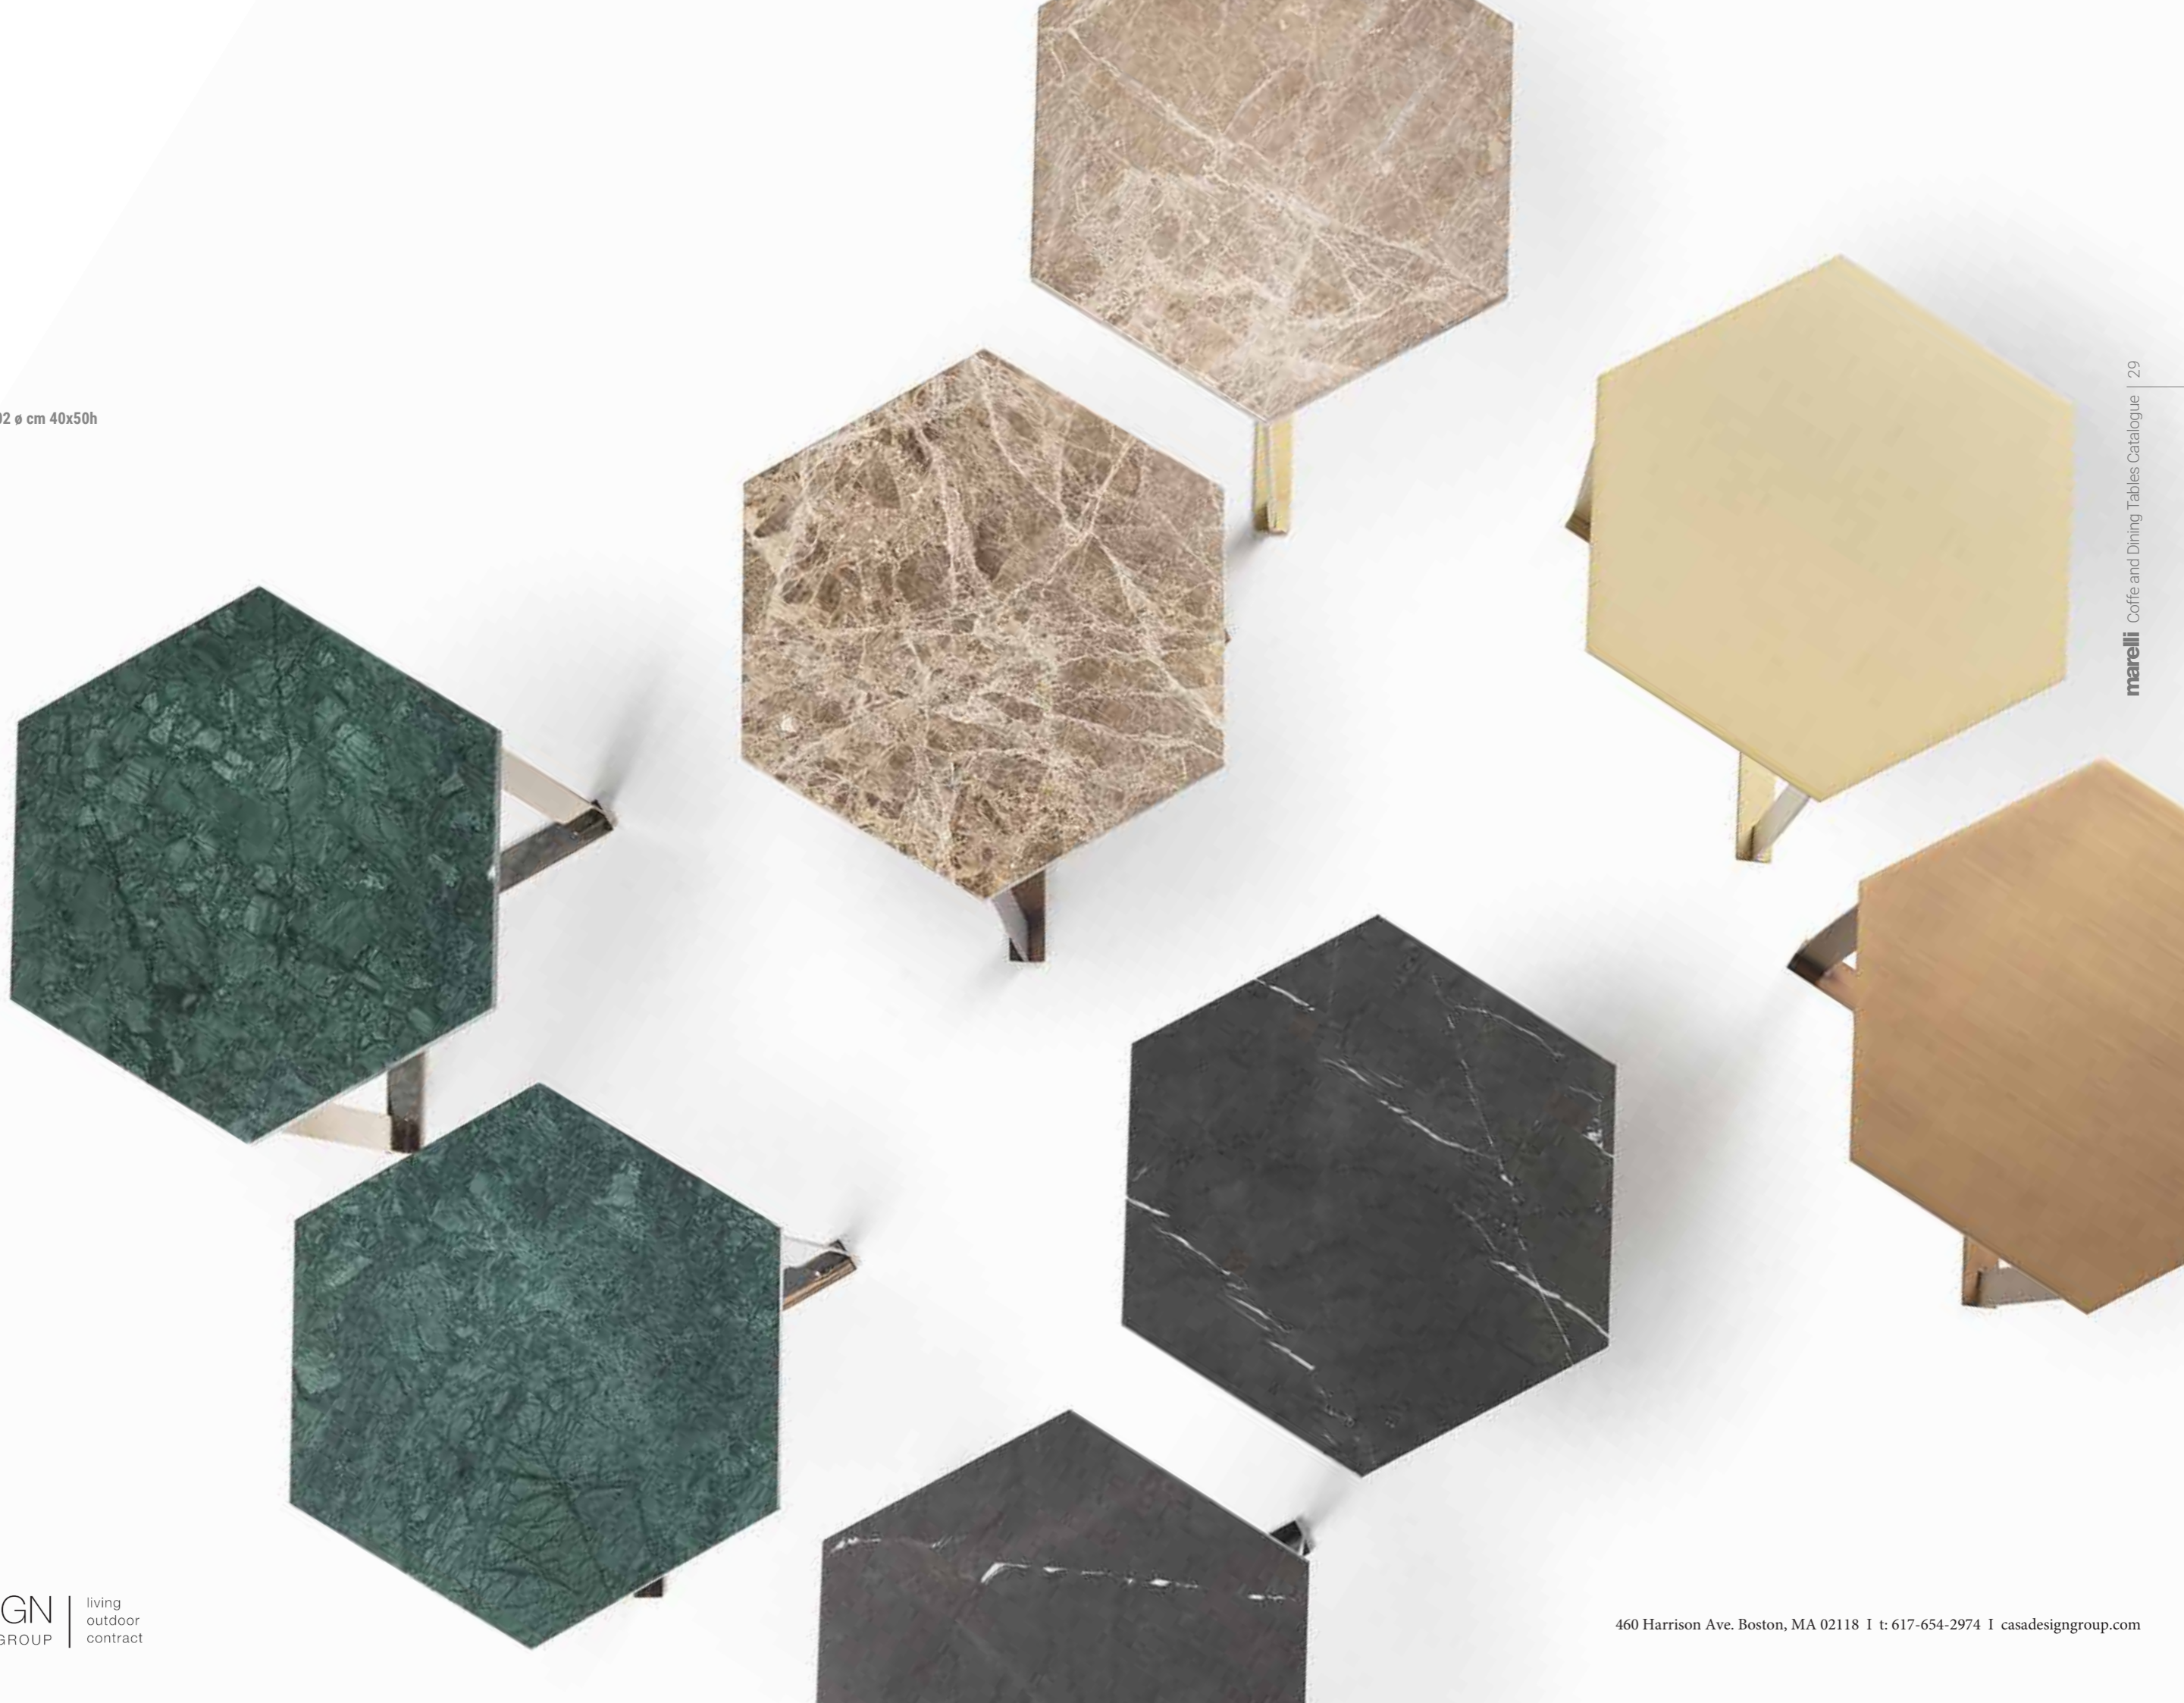

ClipHexagonal

Design **Studio Marelli** 2018

CLIP HEXAGONAL
7CLX101 and 7CLX102 ø cm 40x50h
in various finishes

CLIP HEXAGONAL
7CLX102 ø cm 40x50h
Base: OPM16 shiny brass chrome metal
Top: OPP12 Guatemala green marble

7CLX101 ø cm 40x50h
Base and top:
OPM13 antique brass brushed metal

TATLIN
7TAT104 ø cm 100x41h
Base: OPM15 antique gold brushed metal
Top: OPP7 Calacatta gold marble

CLIP HEXAGONAL
7CLX101 ø cm 40x50h
Base and top:
OPM15 antique gold brushed metal

Top in marmo
Marble top

Code	White Carrara marble OPP1	Black Marquina marble OPP2	Brown Emperador marble OPP3	Calacatta gold marble OPP7	Black and gold marble OPP9	Perfetto brown marble OPP10	Grey Stone marble OPP11	Guatemala green marble OPP12	Velvet brown marble OPP13
-------------	-------------------------------------	--------------------------------------	---------------------------------------	--------------------------------------	--------------------------------------	---------------------------------------	-----------------------------------	--	-------------------------------------