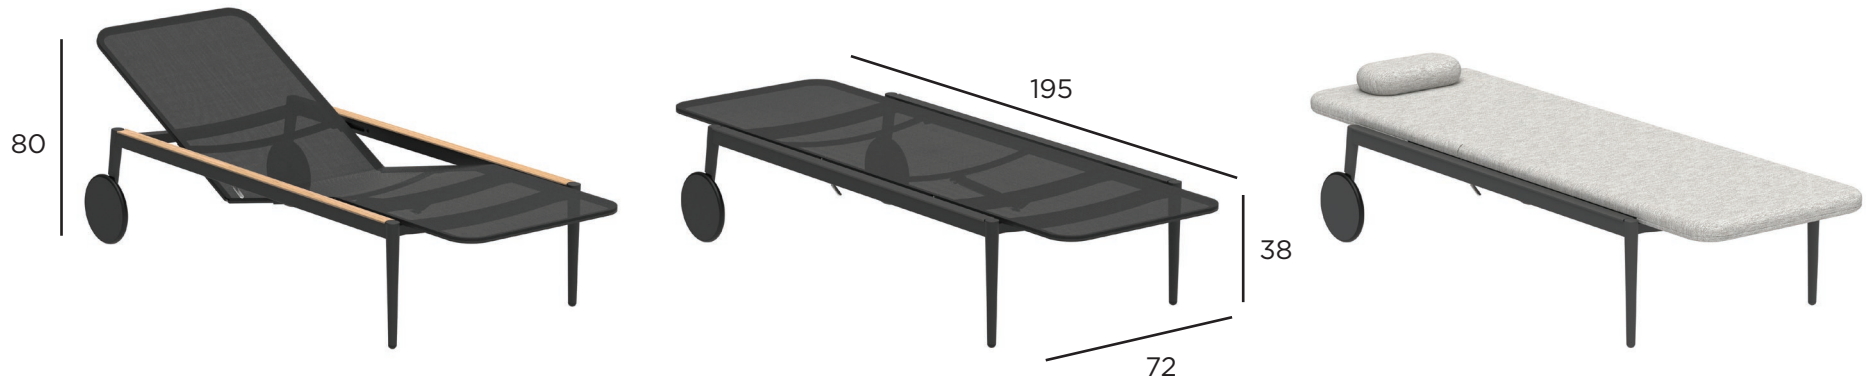

STYLETTO LOUNGER

Optional teak armrests.

REF:

STY195T...

COATED ALUMINIUM FRAME

BATYLINE