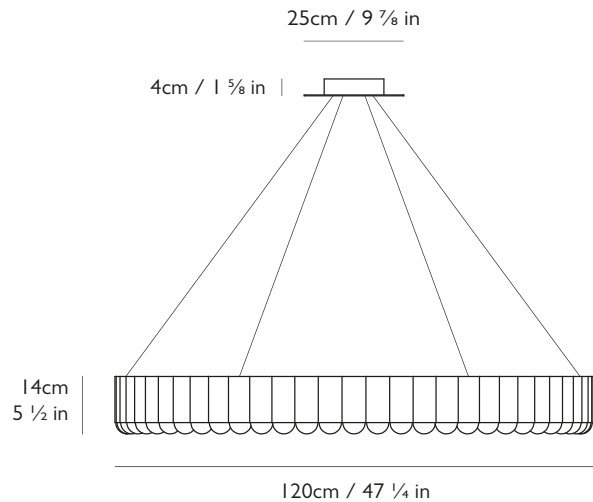

LEE BROOM

CAROUSEL XL

PRODUCT DETAILS

Name

Carousel XL

Finish & Product Code	110-130v	220-240v
Polished Gunmetal ●	CA0130	CA0030
Polished Gold ●	CA0131	CA0031
Polished Chrome ●	CA0132	CA0032
Matte Black ●	CA0133	CA0033

Materials

Steel, glass

Illumination 110-130v

120w, 2700k, 1150 lumen

Bulb: E26, 2w LED, 100 lumen, 10k hrs (60x supplied)

Illumination 220-240v

120w, 2700k, 1150 lumen

Bulb: E27, 2w LED, 100 lumen, 10k hrs (60x supplied)

Dimming

Dimmable. Mains voltage. TRIAC / Leading edge

Certification

UL, cUL (110-130v)
CE, CB (220-240v)

Year of Design

2014

Dimensions

H 14cm x Dia 120cm / H 5 1/2 in x Dia 47 1/4 in

Suspension

Min drop height: 55cm / 21 5/8 in

Max drop height: 280cm / 110 1/4 in

Adjustable steel cables

Cord

Length: 310cm / 122 in

Transparent casing

Ceiling Plate / Canopy

H 4cm x Dia 25cm / H 1 5/8 in x Dia 9 7/8 in

Round steel in matching finish

Weight

Product (net) 28kg / 61.7 lb / Boxed (gross) 48kg / 105.8 lb

Note

From 1st May 2018, the Carousel will be supplied with our new improved 1w LED which is more energy efficient (30 x 1w = 30w). The output of each LED will still be 2700k and 100 lumen.