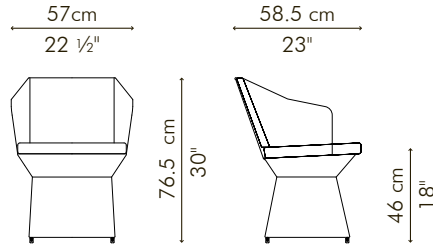

CAECX-TL-2527OD-UF1

Sunbrella Teal

CAECX-TL-2527OD-UF2

Sunbrella Canvas

ARMCHAIR

OUTDOOR

8 kg / 18 lbs

12.5 kg / 28 lbs

0.25 m³

0.60 m / 0.65 yds

OUTDOOR polyethylene, steel

CACX-B-2229OD-UF1

Canvas Ginkgo

CACX-B-2229OD-UF2

Sunbrella Canvas

CACX-B-2229OD-UF3