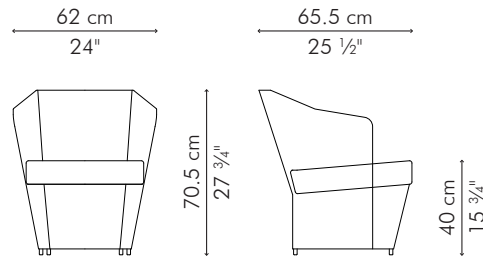

CALYX

KENETHCOBONPUE

ARMCHAIR
EASY ARMCHAIR, lowback

☼ polyethylene, steel

EASY ARMCHAIR, lowback

OUTDOOR

-  8 kg / 18 lbs
-  13 kg / 29 lbs
-  0.33 m³
-  1.70 m / 1.85 yds

OUTDOOR polyethylene, steel