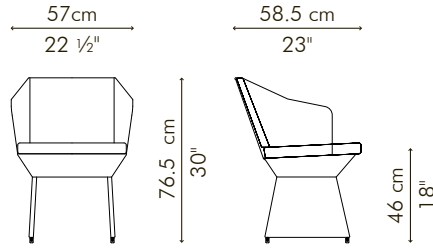

CALYX

KENETHCOBONPUE

ARMCHAIR

☼ polyethylene, steel

ARMCHAIR, lite

OUTDOOR

8 kg / 18 lbs

12 kg / 26 lbs

0.28 m³

0.60 m / 0.65 yds

OUTDOOR polyethylene, steel

CACXL-B-2229OD-UF1

Sunbrella Ginkgo

CACXL-B-2229OD-UF2

Sunbrella Canvas

CACXL-B-2229OD-UF3