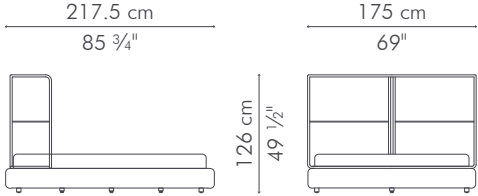

BED, European queen

INDOOR

74.5 kg / 164 lbs

91 kg / 201 lbs

0.90 m³

3 boxes

Mattress size:
200 cm L x 160 cm W x 20-30 cm H
(78 3/4" L x 63" W x 8-12" H)

INDOOR polyester fabric, wood, steel

Charcoal Gray

BCBQ-CG-6949

Sand

BCBQ-SN-6949

Plum

BCBQ-P-6949