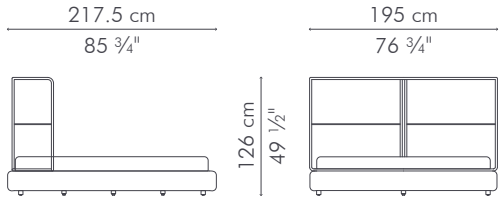

Mattress size:
203 cm L x 152.5 cm W x 20-30 cm H
(80" L x 60" W x 8-12" H)

INDOOR polyester fabric, wood, steel

Charcoal Gray

BCBK-CG-6649

Sand

BCBK-SN-6649

Plum

BCBK-P-6649

BED, European Extra king

INDOOR

- 81.5 kg / 180 lbs
- 100.5 kg / 222 lbs
- 1.00 m³
- 3 boxes

Mattress size:
200 cm L x 200 cm W x 20-30 cm H
(78 3/4" L x 78 3/4" W x 8-12" H)

INDOOR polyester fabric, wood, steel

Charcoal Gray BCBXK-CG-8449

Sand BCBXK-SN-8449

Plum BCBXK-P-8449

BED, European king

INDOOR

- 78 kg / 172 lbs
- 94.5 kg / 208 lbs
- 1.00 m³
- 3 boxes

Mattress size:
200 cm L x 180 cm W x 20-30 cm H
(78 3/4" L x 70 3/4" W x 8-12" H)

 0.90 m³

 3 boxes

Mattress size:
200 cm L x 160 cm W x 20-30 cm H
(78 3/4" L x 63" W x 8-12" H)

INDOOR polyester fabric, wood, steel

Charcoal Gray

BCBQ-CG-6949

Sand

BCBQ-SN-6949