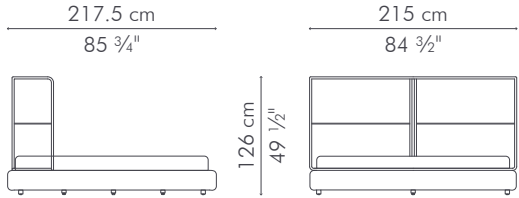

1.00 m³

3 boxes

Mattress size:
203 cm L x 193 cm W x 20-30 cm H
(80" L x 76" W x 8-12" H)

INDOOR polyester fabric, wood, steel

Charcoal Gray

BCBK-CG-8249

Sand

BCBK-SN-8249

Mattress size:
203 cm L x 152.5 cm W x 20-30 cm H
(80" L x 60" W x 8-12" H)

INDOOR polyester fabric, wood, steel

Charcoal Gray

BCBK-CG-6649

Sand

BCBK-SN-6649

Plum

BCBK-P-6649

BED, European Extra king

INDOOR

- 81.5 kg / 180 lbs
- 100.5 kg / 222 lbs
- 1.00 m³
- 3 boxes

Mattress size:
200 cm L x 200 cm W x 20-30 cm H
(78 3/4" L x 78 3/4" W x 8-12" H)

INDOOR polyester fabric, wood, steel

Charcoal Gray BCBXK-CG-8449

Sand BCBXK-SN-8449

Plum BCBXK-P-8449

BED, European king

INDOOR

- 78 kg / 172 lbs
- 94.5 kg / 208 lbs
- 1.00 m³
- 3 boxes

Mattress size:
200 cm L x 180 cm W x 20-30 cm H
(78 3/4" L x 70 3/4" W x 8-12" H)