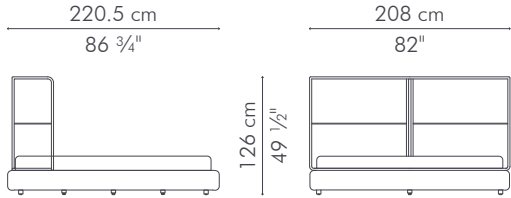

CABARET

KENETHCOBONPUE

BED

polyester fabric, wood, steel

BED, American king

INDOOR

80.5 kg / 178 lbs

99.5 kg / 219 lbs

1.00 m³

3 boxes

Mattress size:
203 cm L x 193 cm W x 20-30 cm H
(80" L x 76" W x 8-12" H)

INDOOR polyester fabric, wood, steel

Charcoal Gray

BCBK-CG-8249

Sand

BCBK-SN-8249

Mattress size:
203 cm L x 152.5 cm W x 20-30 cm H
(80" L x 60" W x 8-12" H)

INDOOR polyester fabric, wood, steel

Charcoal Gray

BCBK-CG-6649

Sand

BCBK-SN-6649

Plum

BCBK-P-6649

BED, European Extra king

INDOOR

- 81.5 kg / 180 lbs
- 100.5 kg / 222 lbs
- 1.00 m³
- 3 boxes

Mattress size:
200 cm L x 200 cm W x 20-30 cm H
(78 3/4" L x 78 3/4" W x 8-12" H)

INDOOR polyester fabric, wood, steel