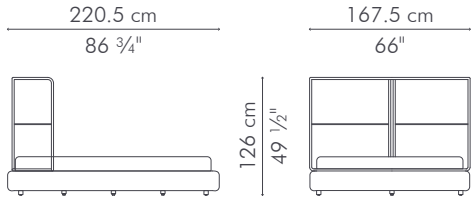

BED, American queen

INDOOR

73.5 kg / 162 lbs

90.5 kg / 200 lbs

0.90 m³

3 boxes

Mattress size:
203 cm L x 152.5 cm W x 20-30 cm H
(80" L x 60" W x 8-12" H)

INDOOR polyester fabric, wood, steel

Charcoal Gray

BCBK-CG-6649

Sand

BCBK-SN-6649

Plum

BCBK-P-6649