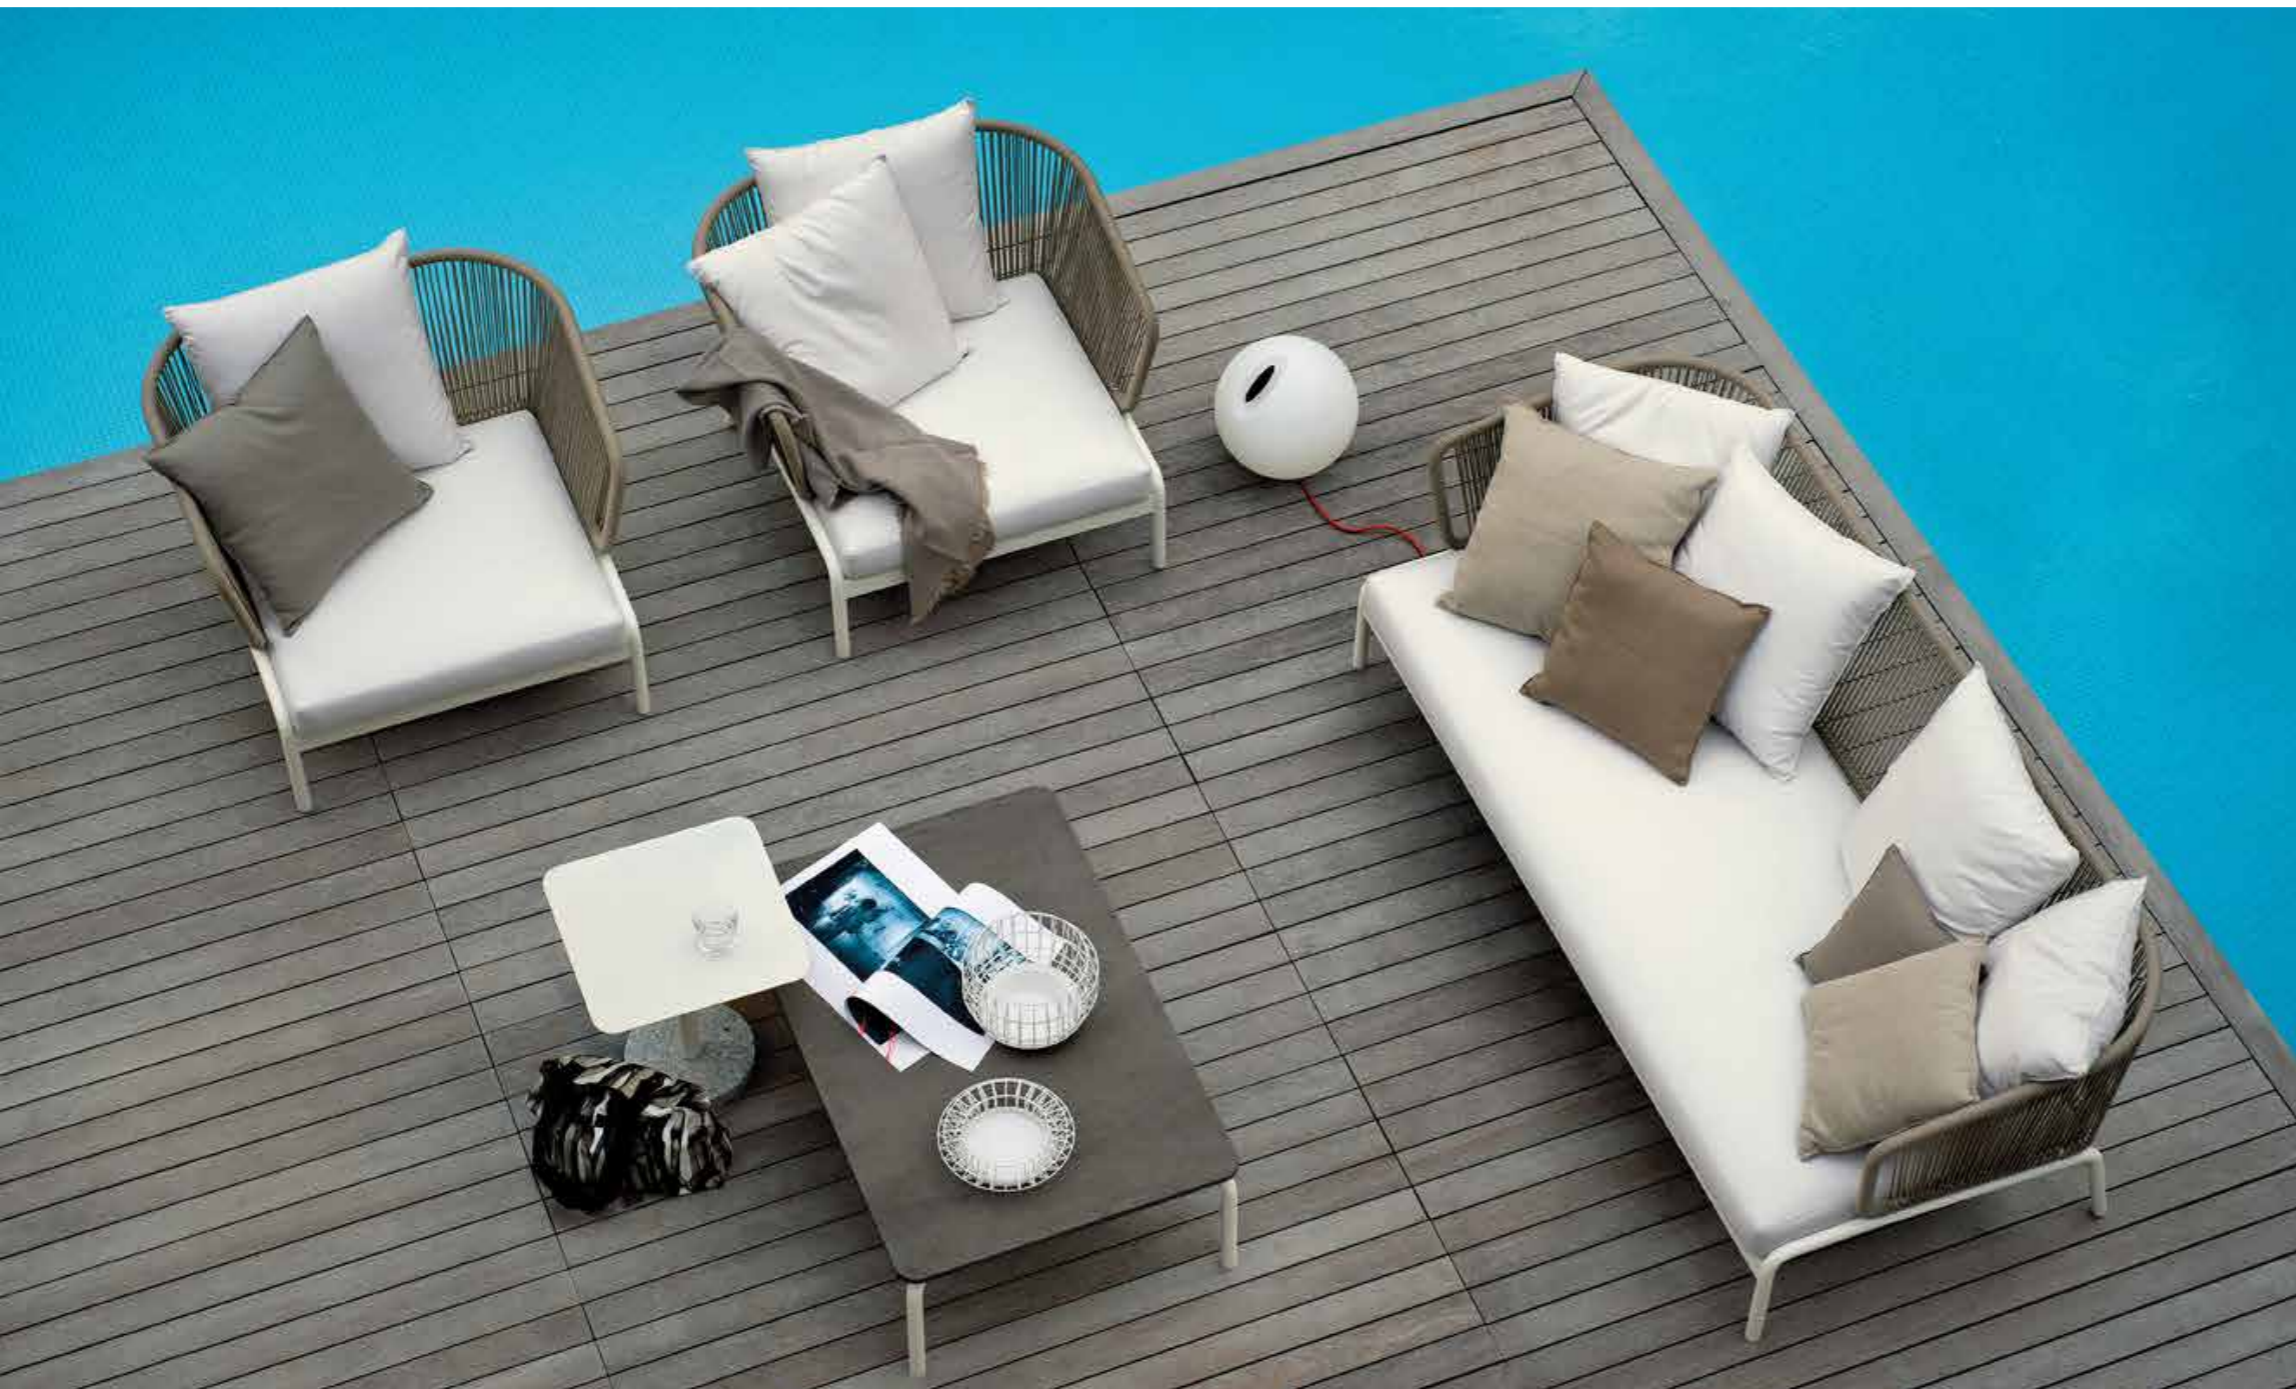

SPOOL 001 Sofa

design RODOLFO DORDONI

CASA
DESIGN
GROUP

460 Harrison Ave Boston MA 02118 | T617-654-2974 | casadesigngroup.com

DESCRIPTION Sofa for outdoor use.

STRUCTURE Powder coated stainless steel.

CORDS Polyester or acrylic (cord Ø 7 mm).

CUSHIONS Standard or hydro draining.

WEIGHT

Structure: 19 kg

Cushions: 9,5 kg

STORAGE COVER Available.

METAL

SMOKE

MILK

RUST

CORD

GREY

SAND

BROWN

TOBACCO

OLIVE

BLUE

ORANGE

SKY

RECYCLED CORD

CLAY

MINT

ROSE

STONE

TEAL