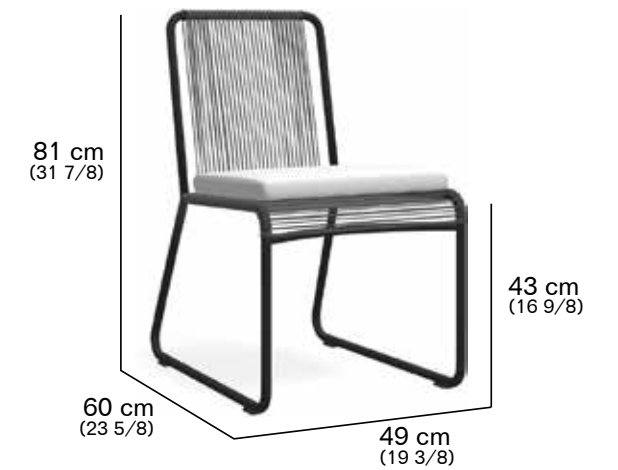

HARP 349 Chair

design RODOLFO DORDONI

460 Harrison Ave Boston MA 02118 I T617-654-2974 I casadesigngroup.com

DESCRIPTION Dining chair for outdoor use.

STRUCTURE Powder coated stainless steel.

CORDS Polyester or acrylic (cord Ø 3 mm).

CUSHIONS Standard or hydro draining.

WEIGHT

Structure: 6 kg

Cushion: 0,7 kg

STORAGE COVER Available.

METAL

SMOKE

MILK