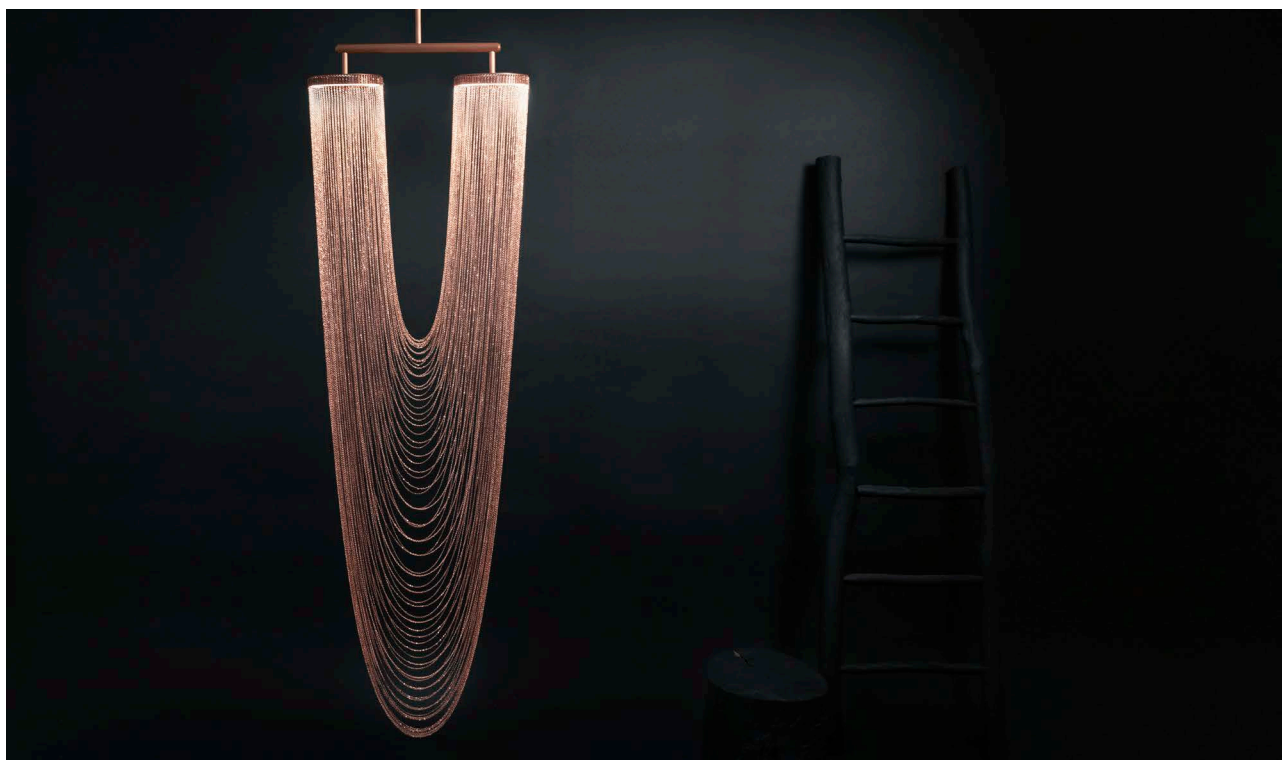

Otero Large

finish	copper
bulb	LED (integrated)
wattage	17.8 watts
weight	6.8kg (15 lbs)
suspension	drop rod with ceiling box please specify required drop
certification	CE compliant