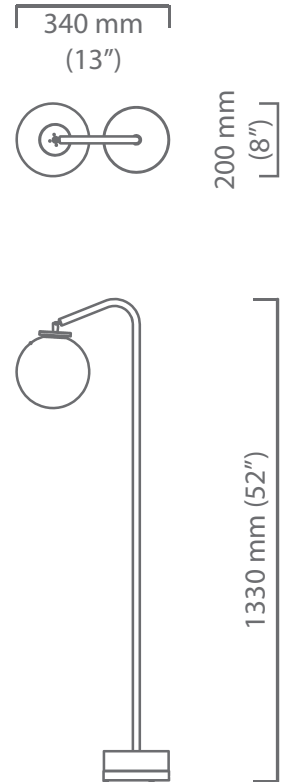

# Oscar

<b>finish</b>	satin brass
<b>shade</b>	opal glass
<b>shade dimensions</b>	180 mm (7") diam
<b>bulb holder</b>	1 x G9 mains halogen
<b>wattage</b>	1 x 25 watts
<b>weight</b>	9kg (20 lbs)
<b>switch</b>	in-line
<b>certification</b>	<ul style="list-style-type: none"><li>• our fittings are manufactured in accordance with EN 60598</li><li>• our fittings are not UL listed – please contact CTO Lighting /dealer should you require a fitting to be UL Listed</li></ul>