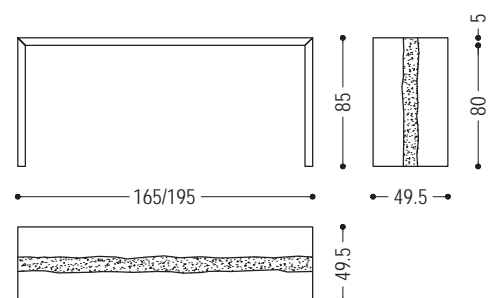

Console made entirely of solid wood consisting of planks characterized by natural sides in the middle space, which is filled with transparent resin.

STANDARD VERSION: WALNUT WITH KNOTS AND TRANSPARENT RESIN

CODE	SIZE	A1
FRAME-RESIN 1	W.165 x D.49,5 x H.85	■
FRAME-RESIN 2	W.180 x D.49,5 x H.85	■
FRAME-RESIN 3	W.195 x D.49,5 x H.85	■

AVAILABLE FINISHES:

A1: walnut with knots

WOOD

A1

walnut with knots