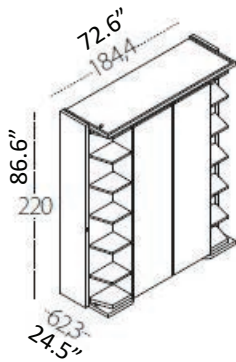

## Open Wall Bed Dimensions for All LGM 2.0 Versions

FINISHES / OPTIONS

Standard: extending night table. Components available in a wide variety of VOC-free matte lacquers, melamine finishes, wood veneer finishes, fabrics, and leathers. Four exclusive mattress options. Headboard upholstered in fabric or leather. Cannot be installed on carpets or area rugs, if using an area rug it should be placed a minimum of 18 1/2" from the front edge of the LGM.