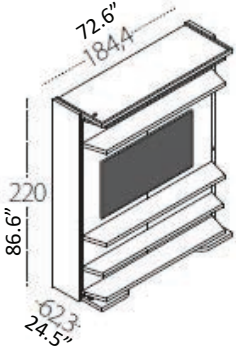

LGM 2.0

Calgary
Vancouver
Mexico City

Los Angeles
Seattle
Toronto

New York City
Washington, D.C.
San Francisco

SPECS

LGM 2.0 TV