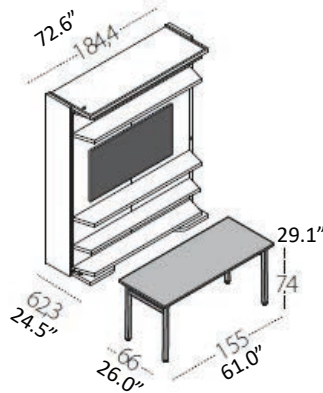

LGM 2.0 TV Table Free