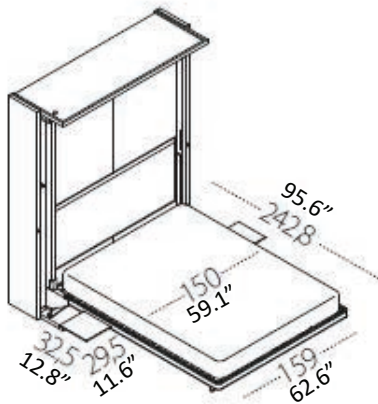

## Open Wall Bed Dimensions for All LGM 2.0 Versions

FINISHES / OPTIONS

Standard: extending night table. Components available in a wide variety of VOC-free matte lacquers, melamine finishes, wood veneer finishes, fabrics, and leathers. Four exclusive mattress options. Headboard upholstered in fabric or leather. Cannot be installed on carpets or area rugs, if using an area rug it should be placed a minimum of 18 1/2" from the front edge of the LGM.