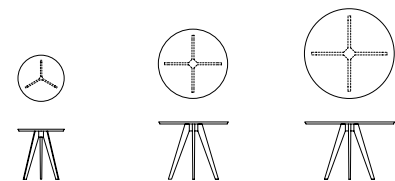

hyperelliptisch // hyperelliptical

170×100, 220×100,

300×120, 340×120, 380×120 h 75

quadratisch // square

70×70, 120×120, 140×140, 160×160, 180×180,

200×200, 220×220, 240×240 h 75

rund // round

Ø 60 h 65

Ø 90 h 75

Ø 120 h 75

MATERIAL

Solid wood – Ash white oiled, oak, knotty oak, oak colour stain, American cherry, American walnut, knotty American walnut, European walnut

In further sizes available

SURFACE

Impregnated with natural oils and waxes