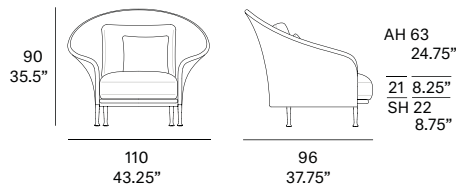

outdoor

Liz Armchair / sillón

Ludovica + Roberto Palomba 2019/2022

C831

Armchair with structure made of high resistance aluminum tube and die-cast aluminum legs. Possibility of customization through a wide variety of technical fabrics completely suitable for outdoor use. Adjustable PA spacers. 1 loose cushion 17.75" x 17.75" included.

Shipment details

Qty	1 armchair (1 box)
Volume	1,10 m ³ / 40 ft ³
Gross weight	25 kg / 55 lb
Net weight	16 kg / 35 lb
Item dimensions (width x depth x height)	110 x 96 x 90 cm 43.25" x 37.75" x 35.5"
COM (1, 40 - 1,50 m / 54"-59")	cushions: 2,20 m / 2.4 yd loose cushion: 0,5 m / 0.55 yd