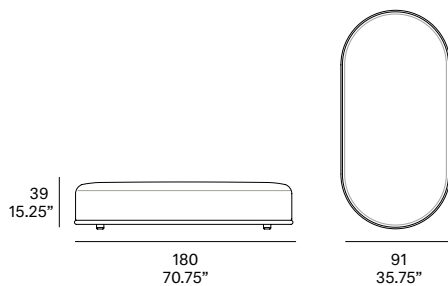

## Shipment details

Qty	1 ottoman (1 box)
Volume	0,82 m <sup>3</sup> / 29 ft <sup>3</sup>
Gross weight	40 kg / 88 lb
Net weight (1 armchair)	33 kg / 73 lb
Box dimensions (approx.)	185 x 92 x 40 cm 72.75" x 36.25" x 15.75"
Item dimensions (width x depth x height)	180 x 91 x 39 cm 70.75" x 35.75" x 15.25"
COM (1, 40 - 1,50 m / 54"-59")	cushion: 4,8 m / 5.2 yd