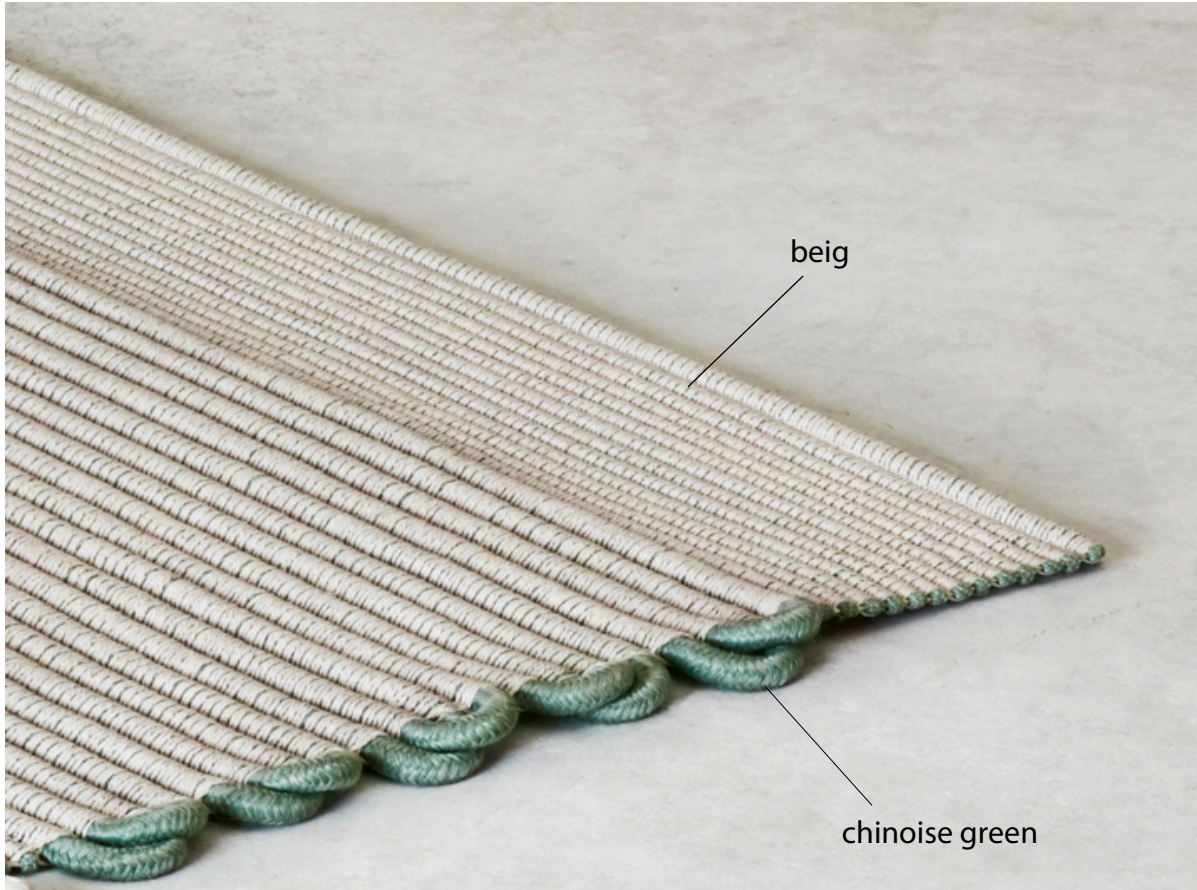

outdoor

Link

Rectangular rug / alfombra rectangular

MUT Design 2020

C148

detail

Rug made with a blend of braided polypropylene ropes. The base is braided with a rope 3 mm/0.12" thick and the decorative strip with a rope 16 mm/ 0.62" thick.

Alfombra fabricada con una combinación de cuerdas de polipropileno trenzado. La base está tejida con cuerda de 3 mm de sección y la banda decorativa con cuerda de 16 mm de sección.

Shipment details

Qty	1 rug (1 box)
Volume	0,19 m3 / 6.7 ft3
Gross weight	23 kg / 51 lb
Net weight	20 kg / 44 lb
Item dimensions (width x depth x height)	300 x 200 cm 118" x 78.75" "

ref. C148
rectangular rug - 200x300 cm / 79" x 118"

outdoor

finishes / acabados

ref. C148
finish: light grey - denim

ref. C148
rectangular rug - 200x300 cm / 79" x 118"

outdoor

finishes / acabados

ref. C148
finish: beige - chinoise green

ref. C148
rectangular rug - 200x300 cm / 79" x 118"