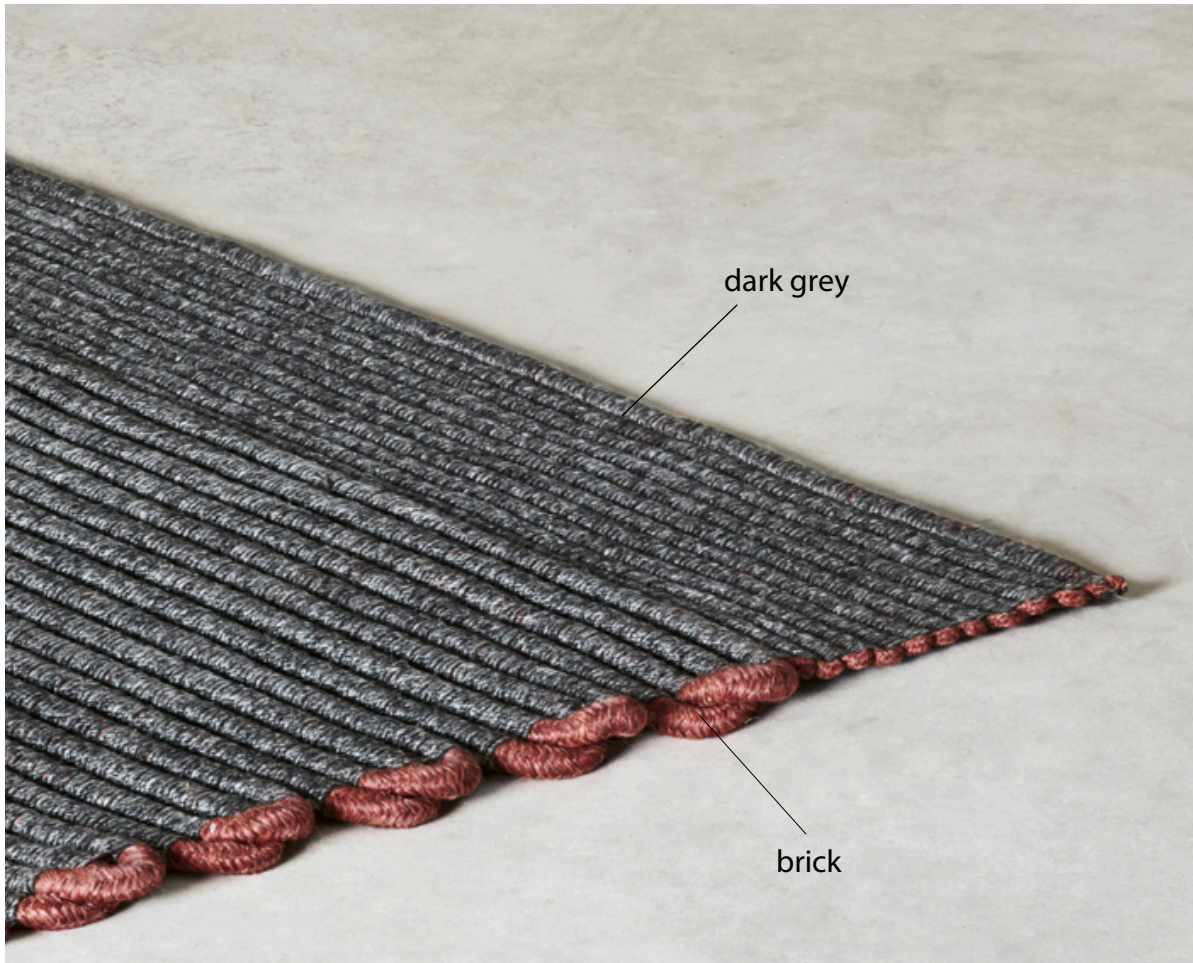

outdoor

Link

Rectangular rug / alfombra rectangular

MUT Design 2020

C148

detail

Rug made with a blend of braided polypropylene ropes. The base is braided with a rope 3 mm/0.12" thick and the decorative strip with a rope 16 mm/ 0.62" thick.

outdoor

finishes / acabados

dark grey - brick

light grey - denim

beige - chinoise green

outdoor

finishes / acabados

ref. C148
finish: dark grey - brick

ref. C148
rectangular rug - 200x300 cm / 79" x 118"

outdoor

finishes / acabados

ref. C148
finish: light grey - denim

ref. C148
rectangular rug - 200x300 cm / 79" x 118"

outdoor

finishes / acabados

ref. C148
finish: beige - chinoise green