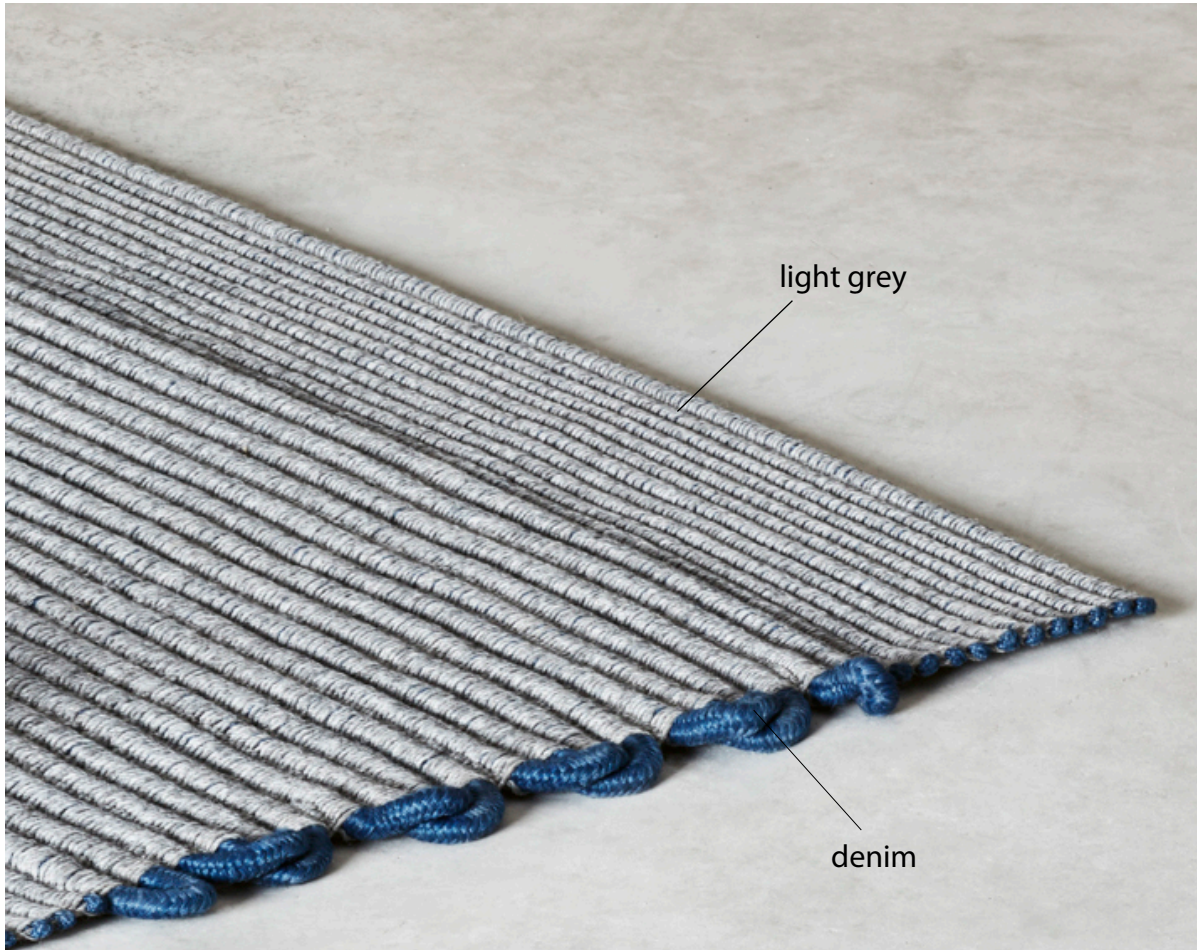

outdoor

Link

Rectangular rug / alfombra rectangular

MUT Design 2020

C148

detail

Rug made with a blend of braided polypropylene ropes. The base is braided with a rope 3 mm/0.12" thick and the decorative strip with a rope 16 mm/ 0.62" thick.

Alfombra fabricada con una combinación de cuerdas de polipropileno trenzado. La base está tejida con cuerda de 3 mm de sección y la banda decorativa con cuerda de 16 mm de sección.

Shipment details

Qty	1 rug (1 box)
Volume	0,19 m3 / 6.7 ft3
Gross weight	23 kg / 51 lb
Net weight	20 kg / 44 lb
Item dimensions (width x depth x height)	300 x 200 cm 118" x 78.75" "

outdoor

finishes / acabados

dark grey - brick

light grey - denim

beige - chinoise green

outdoor

finishes / acabados

ref. C148
finish: dark grey - brick

ref. C148
rectangular rug - 200x300 cm / 79" x 118"

outdoor

finishes / acabados

ref. C148
finish: light grey - denim

ref. C148
rectangular rug - 200x300 cm / 79" x 118"

outdoor

finishes / acabados

ref. C148
finish: beige - chinoise green