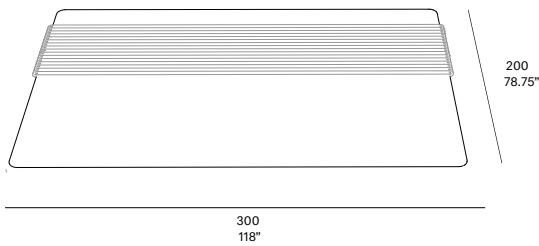

outdoor

Link

Rectangular rug / alfombra rectangular

MUT Design 2020

C148

detail

Rug made with a blend of braided polypropylene ropes. The base is braided with a rope 3 mm/0.12" thick and the decorative strip with a rope 16 mm/ 0.62" thick.

Alfombra fabricada con una combinación de cuerdas de polipropileno trenzado. La base está tejida con cuerda de 3 mm de sección y la banda decorativa con cuerda de 16 mm de sección.

Shipment details

Qty	1 rug (1 box)
Volume	0,19 m3 / 6.7 ft3
Gross weight	23 kg / 51 lb
Net weight	20 kg / 44 lb
Item dimensions (width x depth x height)	300 x 200 cm 118" x 78.75" "

ref. C148
rectangular rug - 200x300 cm / 79" x 118"

outdoor

finishes / acabados

ref. C148
finish: light grey - denim

ref. C148
rectangular rug - 200x300 cm / 79" x 118"

outdoor

finishes / acabados

ref. C148
finish: beige - chinoise green

ref. C148
rectangular rug - 200x300 cm / 79" x 118"