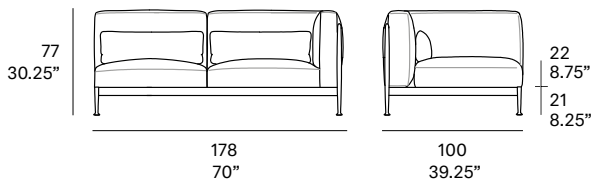

Shipment details

Qty	1 module (1 box)
Volume	1,57 m3 / 55.4 ft3
Gross weight	59 kg / 130.1 lb
Net weight (x1)	46 kg / 101.4 lb

Item dimensions
(width x depth x height) 178 x 100 x 77 cm
70" x 39.25" x 30.25"

COM upholstered: 6,5 m / 7.2 yd
(1, 40 - 1,50 m / 54"-59") loose cushions: 1,2 m / 1.3 yd