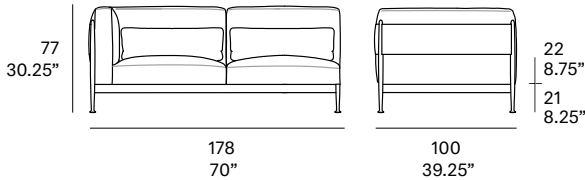

Shipment details

Qty	1 module (1 box)
Volume	1,57 m ³ / 55.4 ft ³
Gross weight	59 kg / 130.1 lb
Net weight (x1)	46 kg / 101.4 lb
Item dimensions (width x depth x height)	178 x 100 x 77 cm 70" x 39.25" x 30.25"
COM (1, 40 - 1,50 m / 54"-59")	upholstered: 6,5 m / 7.2 yd loose cushions: 1,2 m / 1.3 yd