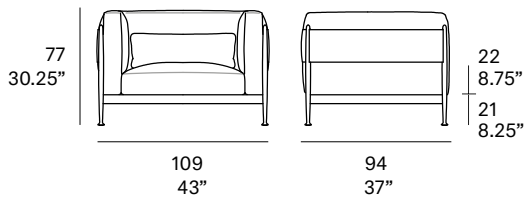

Shipment details

Qty	1 module (1 box)
Volume	1,00 m ³ / 35.3 ft ³
Gross weight	40 kg / 88.2 lb
Net weight (x1)	31 kg / 68.3 lb
Item dimensions (width x depth x height)	109 x 94 x 77 cm 43" x 37" x 30.25"
COM (1, 40 - 1,50 m / 54"-59")	upholstered: 5,10 m / 5.6 yd loose cushions: 0,4 m / 0.4 yd