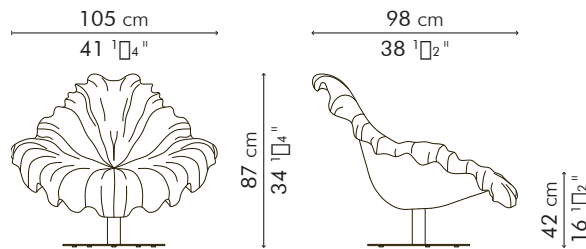

BLOOM

KENETHCOBONPUE

EASY ARMCHAIR

🏠 microfiber, fiberglass reinforced polymer, steel

CASA
DESIGN
GROUP

living
outdoor
contract

EASY ARMCHAIR, swivel

INDOOR

 28 kg / 62 lbs

 61.5 kg / 136 lbs

 1.33 m³

INDOOR microfiber, fiberglass reinforced polymer and steel

 Moss Green	CAEBM-MG-4134S	 Muted Red	CAEBM-MR-4134S	 Black	CAEBM-BL-4134S
 Lime Green	CAEBM-LG-4134S	 Tangerine	CAEBM-T-4134S	 Black	CAEBM-BLC-4134S
 Yellow	CAEBM-Y-4134S	 Cobalt Blue	CAEBM-CB-4134S	 Copper	