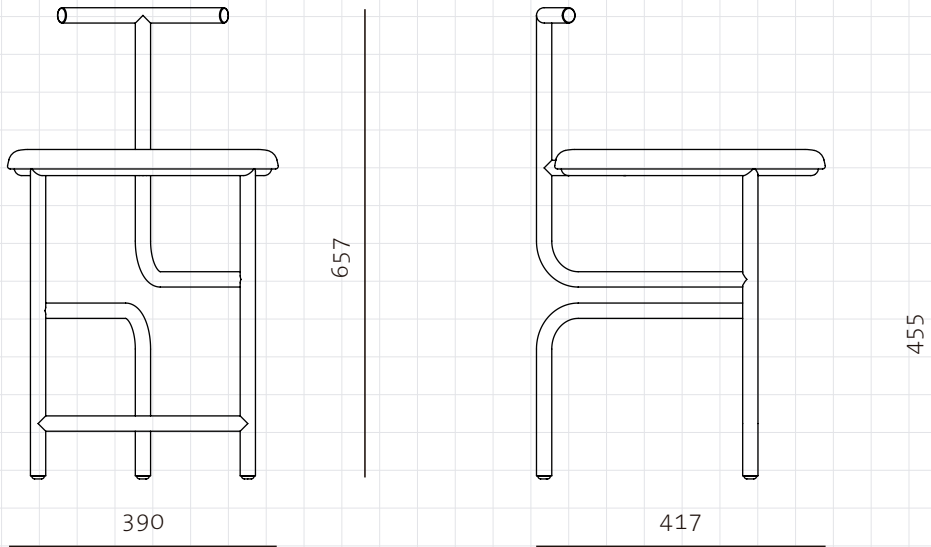

Blend Chair W

CODE
DIMENSIONS

BD-S210-WD
W390 x D417 x H657 mm
Seating height: 455mm

NET WEIGHT
ENVIRONMENT
MATERIALS

6.3 kg
Indoor
Powder coated steel frame, solid wood seat

*Please refer to website or contact your local representative for complete material switches.

SHIPPING

Package	Assembled		
Package Qty	1 pcs/box		
Packaging	Measurement (mm)	Volume (cbm)	Gross Weight (kg)
FCL	W455 x D482 x H742	0.16	9.96
LCL/AIR	W495 x D522 x H832	0.21	12.97