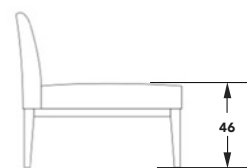

COCO WOLF

MADE FOR LIFE, OUTDOORS

FOLIE COLLECTION - BELLECOTE MIDDLE CHAIR

INTERNAL CONSTRUCTION: WPB mortice and tenon joined hard wood frame. Galvanised spring base. Marine grade webbing. All exposed wood is Iroko

CUSHIONS: Patented Peltluxé® fibre padded seat and frame

LEGS: Solid kiln dried Iroko

FABRICS: COM (Customer Own Material) on manufacturers approval

FABRIC METERS: 3.5metres

ACCESSORIES: All Weather Cover. Scatter cushions available on request

MADE TO MEASURE: Custom finishes and sizes available on request

NOTE: Bellecote Middle can be used in conjunction with Bellecote Corner to create a modular piece

* All sizes are approximate