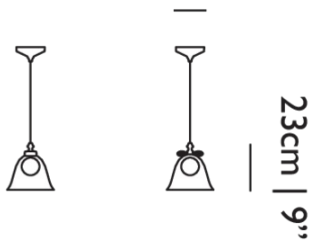

CABLE COLOUR

Transparent with tinned cores

CANOPY

Bell Lamp Gold Canopy Gold

Bell Lamp / Small

Dimensions

22cm | 8.6"**14cm | 5.5"**

Product

WIDTH 22cm | 8.7"**HEIGHT** 23cm | 9.1"**DEPTH** 22cm | 8.7"**DIAMETER** 22cm | 8.7"**WEIGHT NETTO** 2kg | 4.4lbs

Packaging

WIDTH 30cm | 11.8"**HEIGHT** 47cm | 18.5"**CUBAGE** 0.05m³ | 1.59ft³**LENGTH** 32cm | 12.6"**WEIGHT** 4kg | 8.82lbs