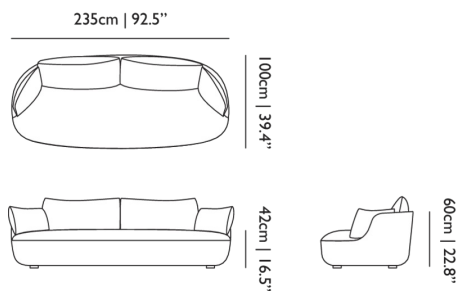

222cm | 87.4"

Bart Sofa / Daybed

Dimensions

Product

WIDTH 235cm | 92.5"
HEIGHT 60cm | 23.6"
DEPTH 100cm | 39.4"

Packaging

WIDTH 0cm | 0"
HEIGHT 0cm | 0"
CUBAGE 0m³ | 0ft³
LENGTH 0cm | 0"
WEIGHT 0kg | 0lbs

Technical

SEAT WIDTH

232cm | 91.3"

SEAT DEPTH

86cm | 33.9"

SEAT HEIGHT

42cm | 16.5"

SEAT WIDTH 2

200cm | 78.7"

Bart Sofa / Basic

Dimensions

Product

WIDTH 235cm | 92.5"

HEIGHT 60cm | 23.6"

DEPTH 100cm | 39.4"

Packaging

WIDTH 105cm | 41.3"

HEIGHT 72cm | 28.3"

CUBAGE 1.89m³ | 66.74ft³

LENGTH 250cm | 98.4"

WEIGHT 89kg | 196.21lbs

Technical

ADDITIONAL

Including pillows, produced with removable covers for seat

MATERIAL