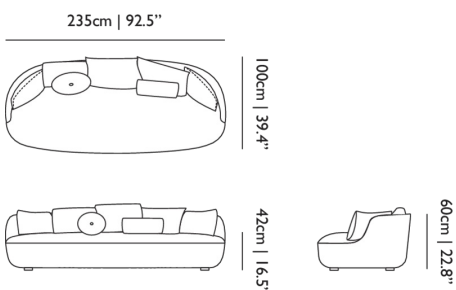

Detailing

Square angles are tempered and smoothed into the round coziness of curved shapes & features for extra comfort.

Bart Sofa / Canape Sofa

Dimensions

Product

WIDTH 235cm | 92.5"
HEIGHT 65cm | 25.6"
DEPTH 100cm | 39.4"

Packaging

WIDTH 102cm | 40.2"
HEIGHT 63cm | 24.8"
CUBAGE 1.51m³ | 53.33ft³
LENGTH 235cm | 92.5"
WEIGHT 89kg | 196.21lbs

Technical

ADDITIONAL

Including pillows, produced with removable covers for seat

MATERIAL

Wooden frame covered in foam and dacron, foam seat.

HEIGHT ARMREST

65cm | 25.6"

SEAT DEPTH

74cm | 29.1"

SEAT HEIGHT

47cm | 18.5"

SEAT WIDTH

222cm | 87.4"

Bart Sofa / Daybed

Dimensions

Product

WIDTH 235cm | 92.5"
HEIGHT 60cm | 23.6"
DEPTH 100cm | 39.4"

Packaging

WIDTH 0cm | 0"
HEIGHT 0cm | 0"
CUBAGE 0m³ | 0ft³
LENGTH 0cm | 0"
WEIGHT 0kg | 0lbs

Technical