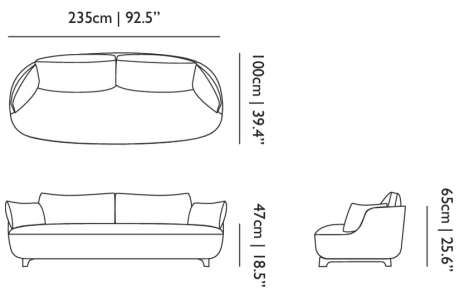

Detailing

Square angles are tempered and smoothed into the round coziness of curved shapes & features for extra comfort.

Bart Sofa / Canape Sofa

Dimensions

Product

WIDTH 235cm | 92.5"
HEIGHT 65cm | 25.6"
DEPTH 100cm | 39.4"

Packaging

WIDTH 102cm | 40.2"
HEIGHT 63cm | 24.8"
CUBAGE 1.51m³ | 53.33ft³
LENGTH 235cm | 92.5"
WEIGHT 89kg | 196.21lbs

Technical

ADDITIONAL

Including pillows, produced with removable covers for seat

MATERIAL

Wooden frame covered in foam and dacron, foam seat.

HEIGHT ARMREST

65cm | 25.6"

SEAT DEPTH

74cm | 29.1"

SEAT HEIGHT

47cm | 18.5"

SEAT WIDTH

SEAT DEPTH

74cm | 29.1"

SEAT HEIGHT

42cm | 16.5"

SEAT WIDTH

278cm | 109.4"
