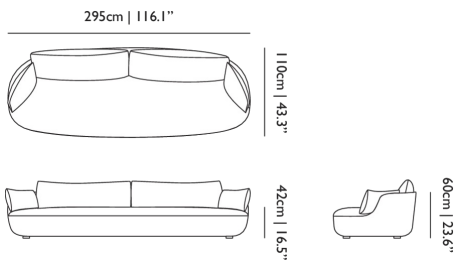

Wooden frame covered in foam and dacron, foam seat.

HEIGHT ARMREST

65cm | 25.6"

SEAT DEPTH

74cm | 29.1"

SEAT HEIGHT

47cm | 18.5"

SEAT WIDTH

Wooden frame covered in foam and dacron, foam seat.

HEIGHT ARMREST

60cm | 23.6"

SEAT DEPTH 2

61cm | 24"

SEAT WIDTH

220cm | 86.6"

SEAT DEPTH

69cm | 27.2"

SEAT HEIGHT

42cm | 16.5"

SEAT WIDTH 2

174cm | 68.5"

Bart Sofa / XL

Dimensions

Product

WIDTH 295cm | 116.1"

HEIGHT 60cm | 23.6"

DEPTH 110cm | 43.3"

Packaging

WIDTH 0cm | 0"

HEIGHT 0cm | 0"

CUBAGE 0m³ | 0ft³

LENGTH 0cm | 0"