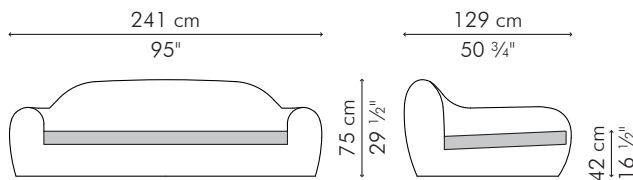

### OUTDOOR

49 kg / 108 lbs

90 kg / 198 lbs

2.60 m<sup>3</sup>

SEAT 3.65 m / 4.10 yds  
 PILLOWS 3 pcs 51 x 51 cm / 20" x 20"  
 1.80 m / 1.95 yds  
 2 pcs 46 x 46 cm / 18" x 18"  
 1.10 m / 1.20 yds  
 3 pcs 49 x 33 cm / 19" x 13"  
 1.80 m / 1.95 yds