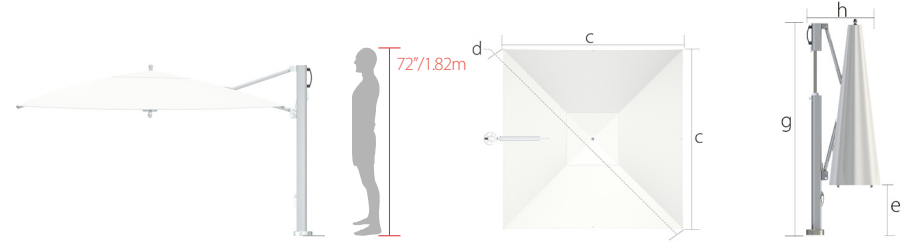

bay master & vineyard fiberflex "POOLSIDE, SWIM-under" cantilever

cantilever

sizes
[ft/m]

most height
open, including
finial

canopy height

flat to flat
(diameter)

point to point
(diameter)

table clearance

mast diameter

total height
(closed)

folded canopy
(diameter)

mast to flat
(including mast)

square

8.0' / 2.45m

60.5/154

45/114

96/244

137/348

14/35.5

3.6/9.2

80/203

20/51

103/262

vent options

single vent

profile options

market

valance
straight

valance
scalloped

binding

canopy options

finial