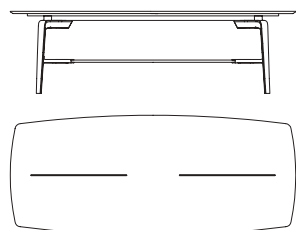

52710

Tavolo rettangolare base in frassino, piano laccato lucido
Rectangular table ash wood base, shiny lacquered top
 cm 210 x 100 x h 73
 in 82 3/4 x 39 3/8 x h 28 3/4

52711

Tavolo rettangolare base e piano in frassino
Rectangular table, base and top in ash wood
 cm 210 x 100 x h 73
 in 82 3/4 x 39 3/8 x h 28 3/4

52715

Tavolo rettangolare base in frassino, piano laccato lucido
Rectangular table ash wood base, shiny lacquered top
 cm 250 x 110 x h 73
 in 98 1/2 x 43 3/8 x h 28 3/4

52716

Tavolo rettangolare base e piano in frassino
Rectangular table, base and top in ash wood
 cm 250 x 110 x h 73
 in 98 1/2 x 43 3/8 x h 28 3/4

52720

Tavolo rettangolare base in frassino, piano laccato lucido
Rectangular table ash wood base, shiny lacquered top
 cm 300 x 110 x h 73
 in 118 1/8 x 43 3/8 x h 28 3/4

52721

Tavolo rettangolare base e piano in frassino
Rectangular table, base and top in ash wood
 cm 300 x 110 x h 73
 in 118 1/8 x 43 3/8 x h 28 3/4