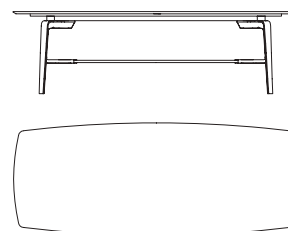

52710

Tavolo rettangolare base in frassino, piano laccato lucido
Rectangular table ash wood base, shiny lacquered top
 cm 210 x 100 x h 73
 in 82 3/4 x 39 3/8 x h 28 3/4

52711

Tavolo rettangolare base e piano in frassino
Rectangular table, base and top in ash wood
 cm 210 x 100 x h 73
 in 82 3/4 x 39 3/8 x h 28 3/4

52715

Tavolo rettangolare base in frassino, piano laccato lucido
Rectangular table ash wood base, shiny lacquered top
 cm 250 x 110 x h 73
 in 98 1/2 x 43 3/8 x h 28 3/4

52716

Tavolo rettangolare base e piano in frassino
Rectangular table, base and top in ash wood
 cm 250 x 110 x h 73
 in 98 1/2 x 43 3/8 x h 28 3/4