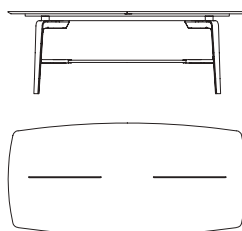

52710

Tavolo rettangolare base in frassino, piano laccato lucido
Rectangular table ash wood base, shiny lacquered top
 cm 210 x 100 x h 73
 in 82 3/4 x 39 3/8 x h 28 3/4

52711

Tavolo rettangolare base e piano in frassino
Rectangular table, base and top in ash wood
 cm 210 x 100 x h 73
 in 82 3/4 x 39 3/8 x h 28 3/4