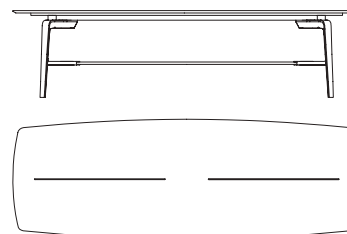

52710

Tavolo rettangolare base in frassino, piano laccato lucido
Rectangular table ash wood base, shiny lacquered top
 cm 210 x 100 x h 73
 in 82 3/4 x 39 3/8 x h 28 3/4

52711

Tavolo rettangolare base e piano in frassino
Rectangular table, base and top in ash wood
 cm 210 x 100 x h 73
 in 82 3/4 x 39 3/8 x h 28 3/4

52715

Tavolo rettangolare base in frassino, piano laccato lucido
Rectangular table ash wood base, shiny lacquered top
 cm 250 x 110 x h 73
 in 98 1/2 x 43 3/8 x h 28 3/4

52716

Tavolo rettangolare base e piano in frassino
Rectangular table, base and top in ash wood
 cm 250 x 110 x h 73
 in 98 1/2 x 43 3/8 x h 28 3/4

52720

Tavolo rettangolare base in frassino, piano laccato lucido
Rectangular table ash wood base, shiny lacquered top
 cm 300 x 110 x h 73
 in 118 1/8 x 43 3/8 x h 28 3/4

52721

Tavolo rettangolare base e piano in frassino
Rectangular table, base and top in ash wood
 cm 300 x 110 x h 73
 in 118 1/8 x 43 3/8 x h 28 3/4