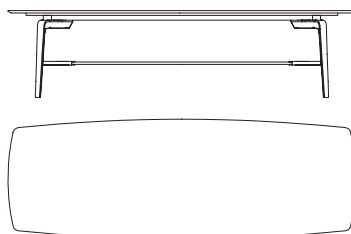

52710

Tavolo rettangolare base in frassino, piano laccato lucido
Rectangular table ash wood base, shiny lacquered top
 cm 210 x 100 x h 73
 in 82 3/4 x 39 3/8 x h 28 3/4

52711

Tavolo rettangolare base e piano in frassino
Rectangular table, base and top in ash wood
 cm 210 x 100 x h 73
 in 82 3/4 x 39 3/8 x h 28 3/4

52715

Tavolo rettangolare base in frassino, piano laccato lucido
Rectangular table ash wood base, shiny lacquered top
 cm 250 x 110 x h 73
 in 98 1/2 x 43 3/8 x h 28 3/4

52716

Tavolo rettangolare base e piano in frassino
Rectangular table, base and top in ash wood
 cm 250 x 110 x h 73
 in 98 1/2 x 43 3/8 x h 28 3/4

52720

Tavolo rettangolare base in frassino, piano laccato lucido
Rectangular table ash wood base, shiny lacquered top
 cm 300 x 110 x h 73
 in 118 1/8 x 43 3/8 x h 28 3/4

52721

Tavolo rettangolare base e piano in frassino
Rectangular table, base and top in ash wood
 cm 300 x 110 x h 73
 in 118 1/8 x 43 3/8 x h 28 3/4