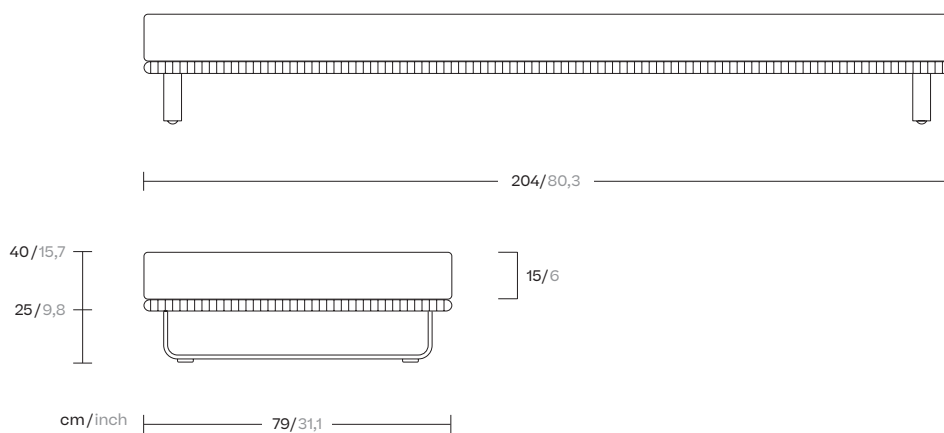

Reference
KS7000600

1/4

Kettal Bitta is characterised by a combination of aluminium frames, seats of braided polyester and comfortable cushions, teak and stone for the table tops. My aim was to create dense braiding that would still let the air through, reminiscent of the braiding of the ropes used to moor boats (hence the name Bitta, which means 'mooring' in Italian), which makes the pieces look lightweight but, at the same time, they look just like cosy nests in natural colours to sit back and relax in.

cm/inch

Deckchair/ Stool module aluminium

Designer
Rodolfo Dordoni

Collection
Bitta

Reference
KS7000600

2/4

Materials

Rope
Antioxy, Resist UV, En-581-4, Easy Clean