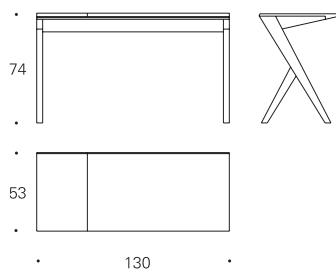

### Escritorios

#### Desks

<b>BECO-05 F</b>	Tapa fija Fixed top	100x53x74 cm	0,533 m <sup>3</sup>	23 Kg
Roble Oak				
Nogal Walnut				
Laca Lacquer				

<b>BECO-35 F</b>	Tapa fija Fixed top	130x53x74 cm	0,690 m <sup>3</sup>	30 Kg
Roble Oak				
Nogal Walnut				
Laca Lacquer				

<b>BECO-35 E</b>	Tapa elevable Folding top	130x53x74 cm	0,690 m <sup>3</sup>	30 Kg
Roble Oak				
Nogal Walnut				