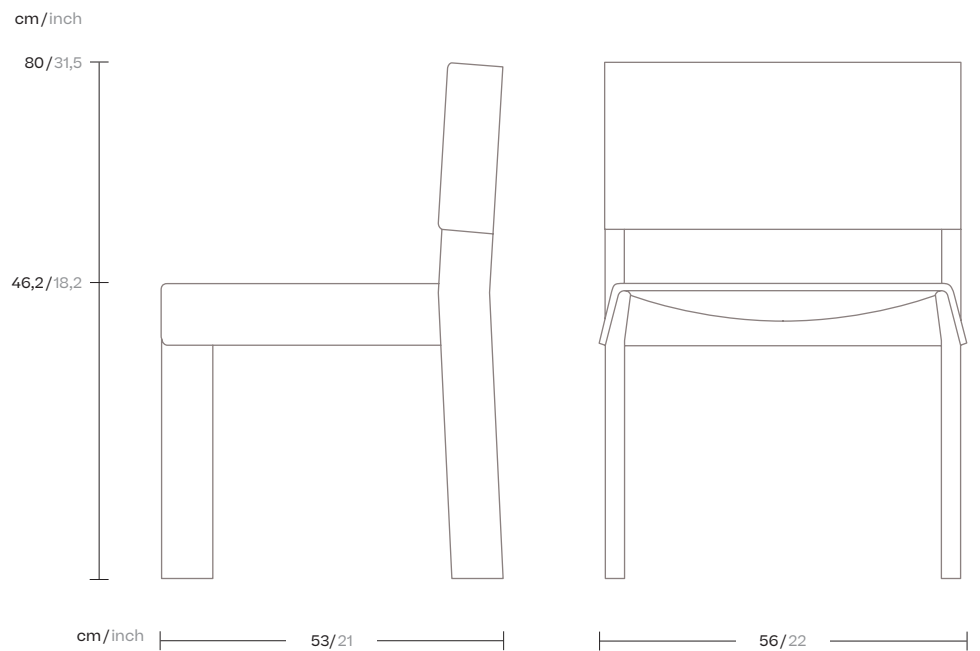

Dining chair teak

Designer
Patricia Urquiola

Collection
Band

Reference
KS2800200

1/3

The idea behind the BAND collection is the breakdown of structure. An object designed using an ensemble of pieces. The chair's design intentionally challenges the classic sophisticated lines of furniture design and becomes something schematic, a conceptual programme.

A structure made up of repetitive angular shapes that give centre stage to its raw materials, and can be formed entirely of aluminium or teak wood, and of Terrain Fabrics.