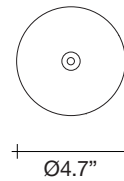

With this new suspension light, designer Dodo Arslan creates a shimmering, silver cloud. Argent consists of metal discs that have been meticulously joined by hand by Terzani craftsmen into clusters. Once lit, the multiple, angled surfaces of the discs emanate a soft, shimmering glow. Design Dodo Arslan.

CASA
DESIGN
GROUP

living
outdoor
contract

11.9

5.5

20" x 20" x 20"