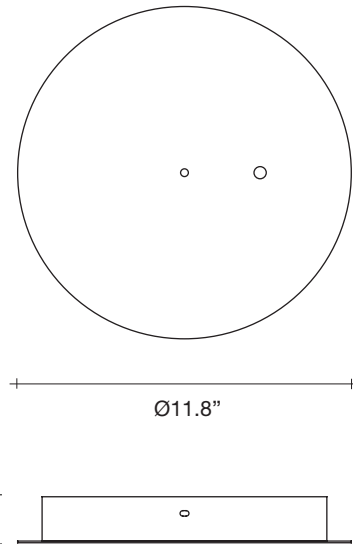

With this new suspension light, designer Dodo Arslan creates a shimmering, silver cloud. Argent consists of metal discs that have been meticulously joined by hand by Terzani craftsmen into clusters. Once lit, the multiple, angled surfaces of the discs emanate a soft, shimmering glow. Design Dodo Arslan.