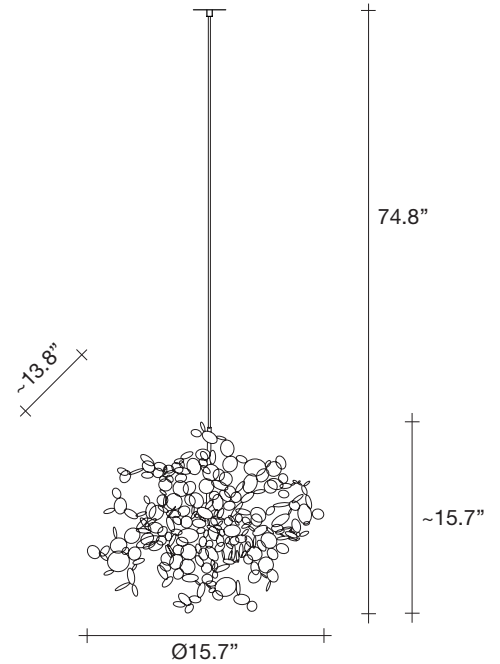

Body |

Recommended Light | Disc |

120V ~ 50/60Hz

HALOGEN
3 x 20W G4 12V

or

LED
3 x 2W G4 12V