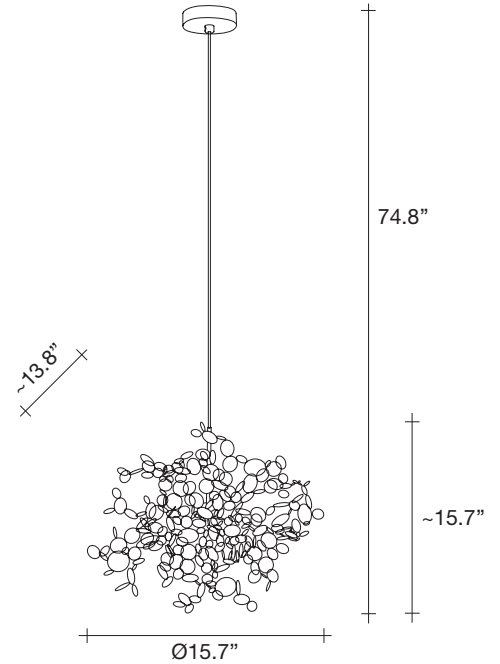

Recommended Light | Canopy |

120V ~ 50/60Hz

HALOGEN
3 x 20W G4 12V

or

LED
3 x 2W G4 12V

Dimmable with IGBT
and TRIAC