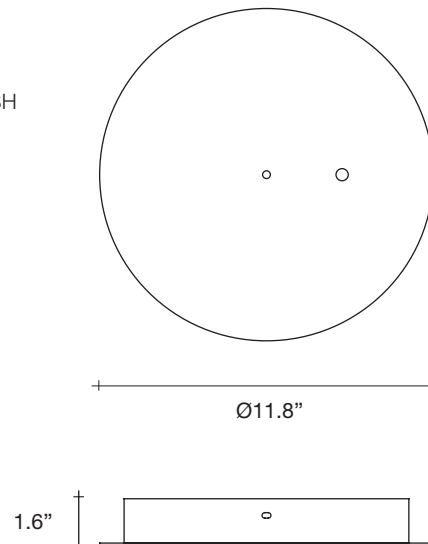

With this new suspension light, designer Dodo Arslan creates a shimmering, silver cloud. Argent consists of metal discs that have been meticulously joined by hand by Terzani craftsmen into clusters. Once lit, the multiple, angled surfaces of the discs emanate a soft, shimmering glow. Design Dodo Arslan.

CASA DESIGN GROUP
living outdoor contract

132.3 49.6 31.5" x 31.5" x 70.9"