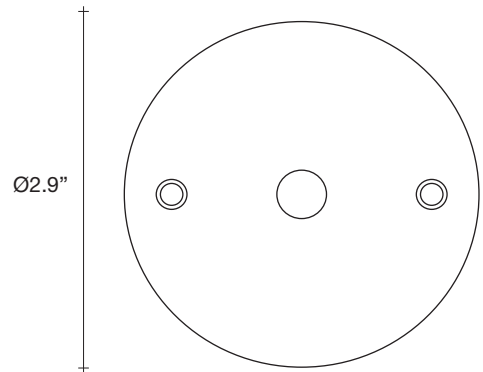

With this new suspension light, designer Dodo Arslan creates a shimmering, silver cloud. Argent consists of metal discs that have been meticulously joined by hand by Terzani craftsmen into clusters. Once lit, the multiple, angled surfaces of the discs emanate a soft, shimmering glow. Design Dodo Arslan.

11.9

5.5

20" x 20" x 20"

CASA
DESIGN
GROUP

living
outdoor
contract