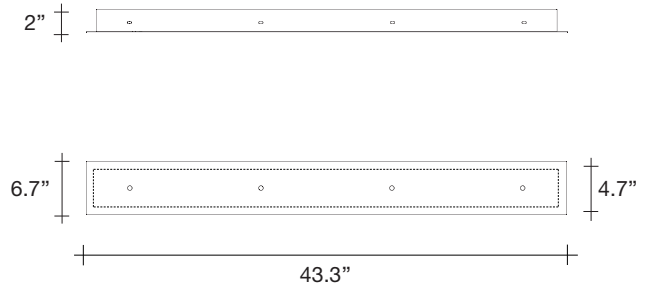

With this new suspension light, designer Dodo Arslan creates a shimmering, silver cloud. Argent consists of metal discs that have been meticulously joined by hand by Terzani craftsmen into clusters. Once lit, the multiple, angled surfaces of the discs emanate a soft, shimmering glow. Design Dodo Arslan.

CASA
DESIGN
GROUP

living
outdoor
contract

17.6
11

14.6
5.5

1x 46" x 11.4" x 6.3"
4x 20" x 20" x 20"