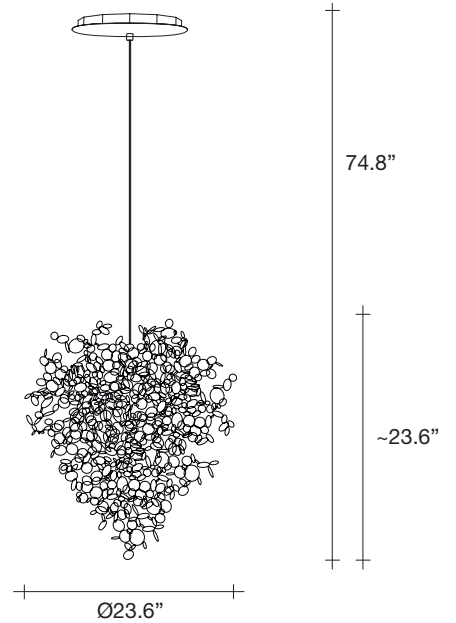

Integrated Led |
120V ~ 50/60Hz

LED integrated
6 x 2,1W 1640 lm 3000K
or optional 2700K

Dimmable with 0/1-10V and PUSH

Canopy |