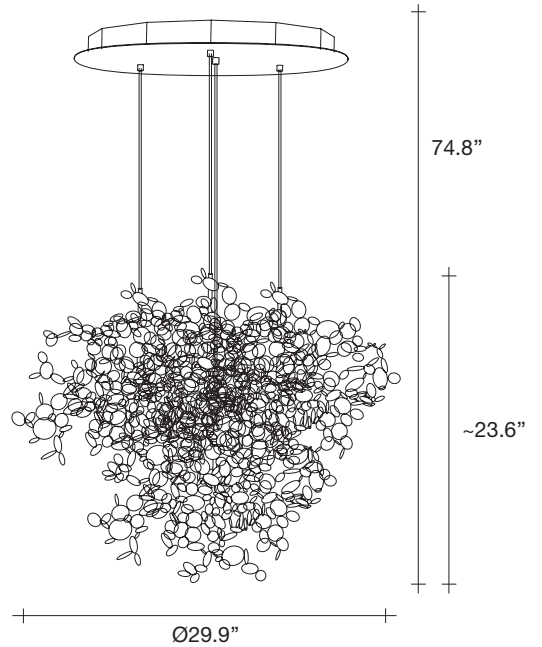

Recommended Light |
120V ~ 50/60Hz

- HALOGEN
  12 x 20W G4 12V
- or
- LED
  12 x 2W G4
- Dimmable with IGBT
  and TRIAC

Canopy |