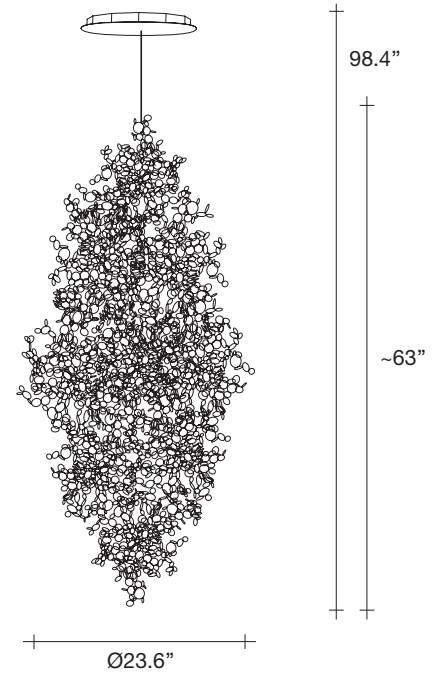

Integrated Led |
120V ~ 50/60Hz

LED integrated
18 x 2,1W 4930 lm 3000K
or optional 2700K

Dimmable with 1-10V, PWM

Canopy |