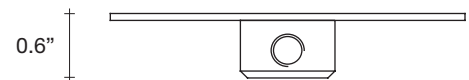

With this new suspension light, designer Dodo Arslan creates a shimmering, silver cloud. Argent consists of metal discs that have been meticulously joined by hand by Terzani craftsmen into clusters. Once lit, the multiple, angled surfaces of the discs emanate a soft, shimmering glow. Design Dodo Arslan.

11.9

5.5

20" x 20" x 20"

CASA
DESIGN
GROUP

living
outdoor
contract