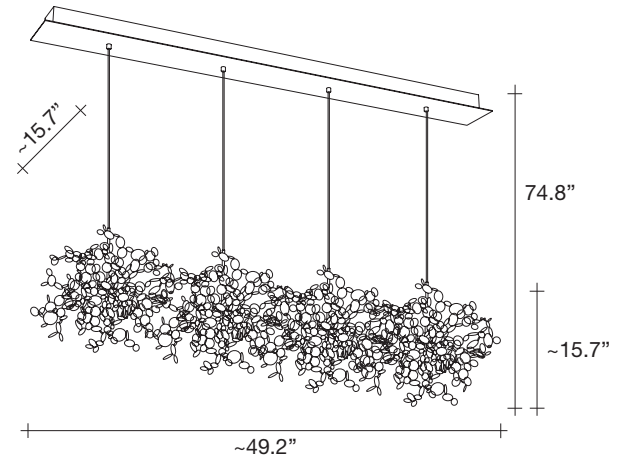

Recommended Light |

120V ~ 50/60Hz

HALOGEN
12 x 20W G4 12V

or

LED
12 x 2W G4 12V

Dimmable with IGBT
and TRIAC

Canopy |