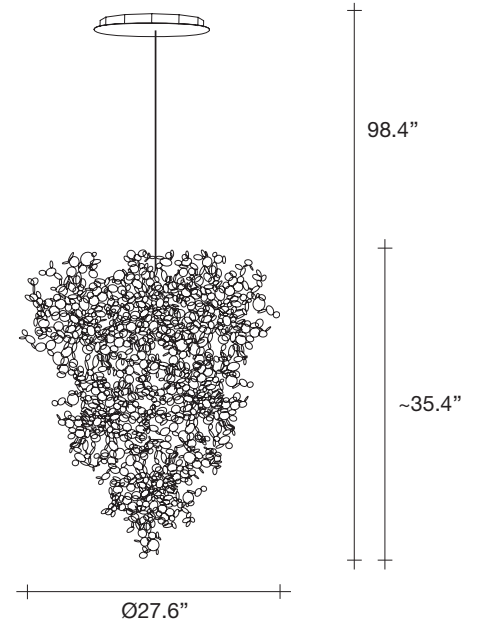

Integrated Led |
120V ~ 50/60Hz

LED integrated
12 x 2,1W 3290 lm 3000K
or optional 2700K

Dimmable with 0/1-10V, PUSH
and Dali systems only

Canopy |