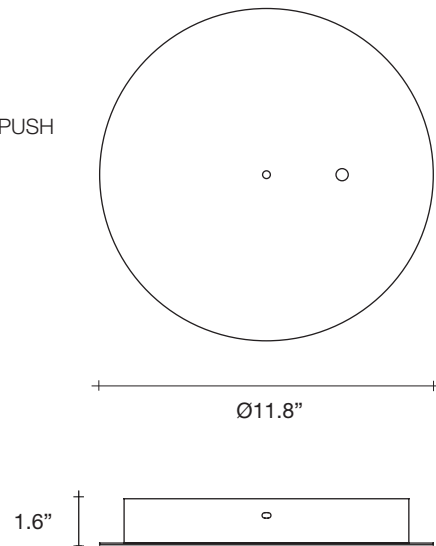

With this new suspension light, designer Dodo Arslan creates a shimmering, silver cloud. Argent consists of metal discs that have been meticulously joined by hand by Terzani craftsmen into clusters. Once lit, the multiple, angled surfaces of the discs emanate a soft, shimmering glow. Design Dodo Arslan.

CASA DESIGN GROUP
living outdoor contract

57.3 24.2 32.7" x 30.7" x 37.4"