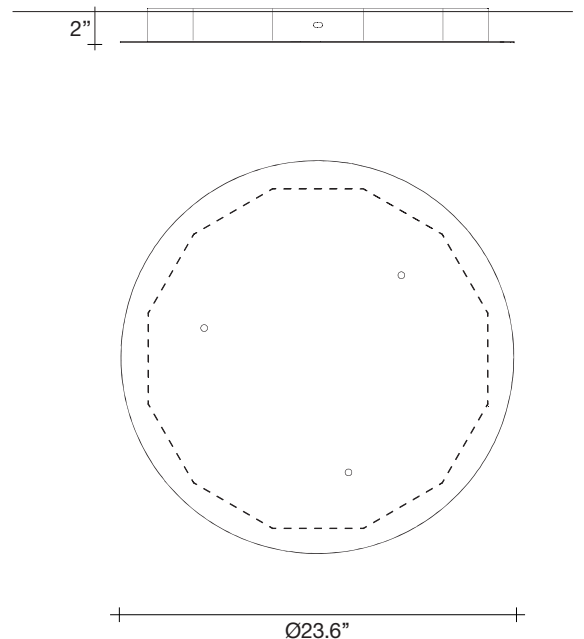

12V

With this new suspension light, designer Dodo Arslan creates a shimmering, silver cloud. Argent consists of metal discs that have been meticulously joined by hand by Terzani craftsmen into clusters. Once lit, the multiple, angled surfaces of the discs emanate a soft, shimmering glow. Design Dodo Arslan.

CASA
DESIGN
GROUP living
outdoor
contract

70.4 40.7 45.3" x 37.4" x 29.5"