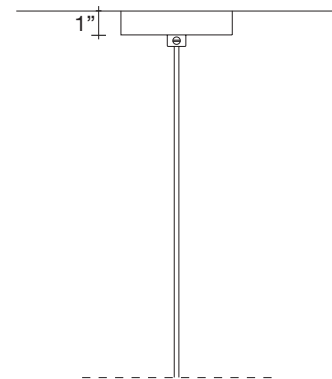

With this new suspension light, designer Dodo Arslan creates a shimmering, silver cloud. Argent consists of metal discs that have been meticulously joined by hand by Terzani craftsmen into clusters. Once lit, the multiple, angled surfaces of the discs emanate a soft, shimmering glow. Design Dodo Arslan.

CASA
DESIGN
GROUP

living
outdoor
contract

11.9

5.5

20" x 20" x 20"