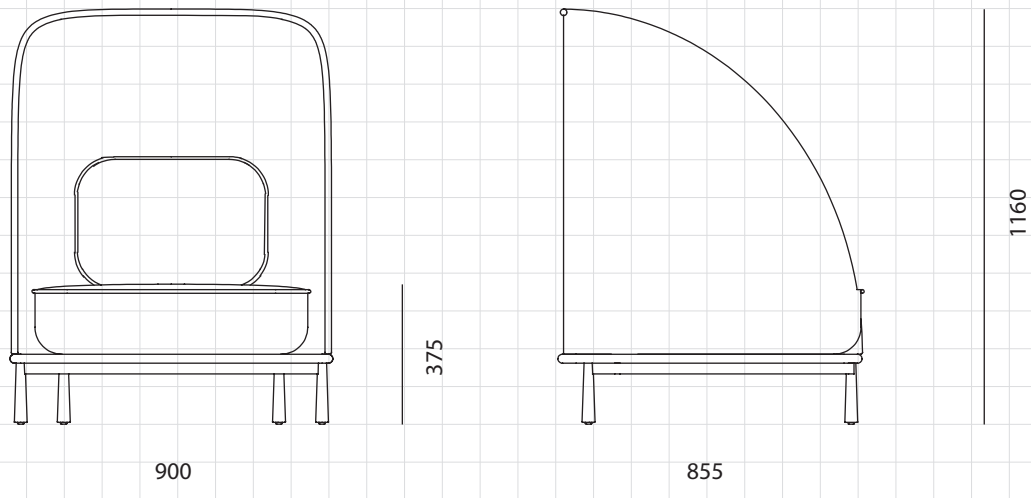

Arc Highback Chair

CODE

AR-S121

DIMENSIONS

W900 x D855 x H1160mm

NET WEIGHT

Seating height: 375mm

ENVIRONMENT

43.0 kg

MATERIALS

Indoor

Veneer laminate base, Steel leg, Upholstery

*Please refer to website or contact your local representative for complete material swatches.

SHIPPING

Package	Assembled		
Package Qty	1 pcs/box		
Packaging	Measurement (mm)	Volume (cbm)	Gross Weight (kg)
FCL	W985 x D940 x H1265	1.17	55.40
LCL/AIR	W1005 x D960 x H1360	1.31	66.61