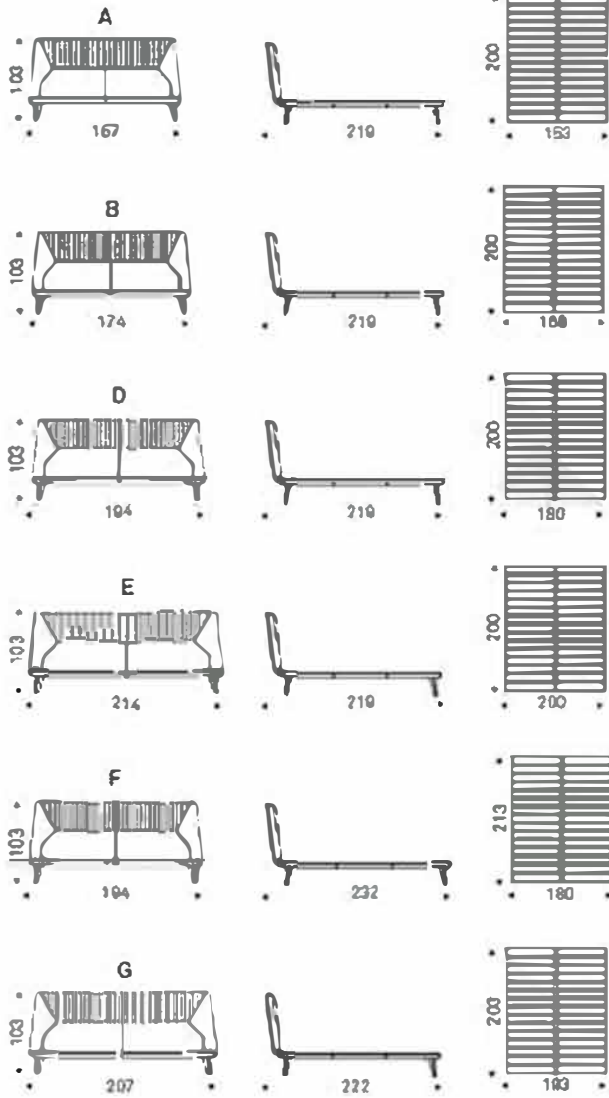

Product description

Upholstered bed covered in synthetic leather or soft leather as per sample card. Bronze (GF118), graphite (GF169) or white (GF171) embossed lacquered steel feet. Back headboard covered in synthetic leather, optional back headboard covered in soft leather. Provided slats are part of the bed structure.

Dimension

- 167x219x103h - A
- 174x219x103h - B
- 194x219x103h - D
- 214x219x103h - E
- 194x232x103h - F
- 207x222x103h - G