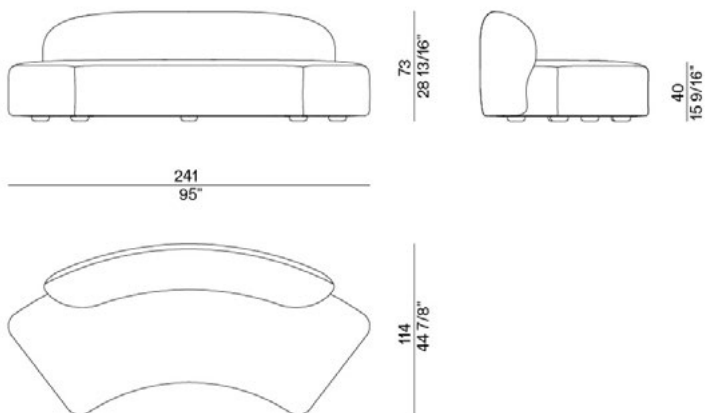

Imperfect coffee table  
Piet carpet

CASA  
DESIGN  
GROUP

*AMA CURVED*

**MATERIALS**

Structure: wood  
Upholstery: indoor fabrics

**FINISHES**

Upholstery: Fabrics Cat. Superior, Deluxe, Eco-friendly  
Leather TOP, Bovine leather, Nubuck