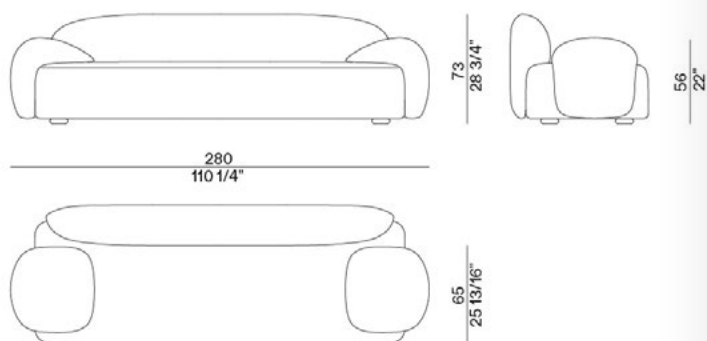

AMA ARMCHAIR

MATERIALS

Structure: wood
Upholstery: indoor fabrics

FINISHES

Upholstery: Fabrics Cat. Superior, Deluxe, Eco-friendly
Leather TOP, Bovine leather, Nubuck