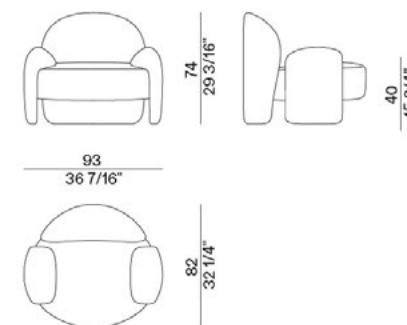

AMA BERGERE, OTTOMAN

MATERIALS

Structure: wood
Upholstery: indoor fabrics

FINISHES

Upholstery: Fabrics Cat. Superior, Deluxe, Eco-friendly
Leather TOP, Bovine leather, Nubuck