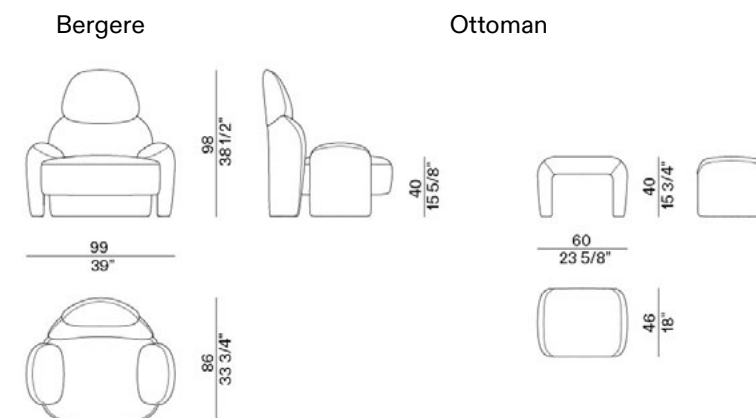

**FINISHES**

Upholstery: Fabrics Cat. Superior, Deluxe, Eco-friendly  
Leather TOP, Bovine leather, Nubuck

*AMA BERGERE, OTTOMAN*

**MATERIALS**

Structure: wood  
Upholstery: indoor fabrics

**FINISHES**

Upholstery: Fabrics Cat. Superior, Deluxe, Eco-friendly  
Leather TOP, Bovine leather, Nubuck