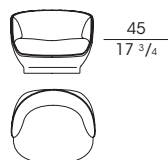

Il divano ha la seduta fissa e per completare il prodotto è obbligatorio l'acquisto di due cuscini in piuma d'oca cm 42x42 e uno cm 63x42 per la versione alta, e due cuscini cm 42x42 per quella bassa.

Armchair and small sofa with structure in Polimex (composite polyester/polyurethane material) and the padding is in flexible multi-density expanded polyurethane, covered with fibre. The not removable upholstery is available:

- in fabric or leather in one colour or with the external and internal parts also in two different fabrics;

- with the external part in leather and the internal one and the seat cushion in fabric or leather.

The armchair and the small sofa are available in two versions: with low or high back.

The armchair with low back is available in two measures, and the small one has also the swivel base. The base is mat lacquered in dark brown colour. One goose-down cushion is recommended for the small version and four for the big one.

The armchair with the high back is available with fixed or swivel seat. To complete the item, it is necessary to buy two goose-down cushions cm 42x42.

The sofa has the fixed seat and it is necessary to buy two goose-down cushions cm 42x42 and one cm 63x42 for the high version and two cushions cm 42x42 for the low one to complete the product.

60200

Poltrona girevole rivestimento tessuto o pelle (esterno/interno anche 2 varianti di tessuto)
Swivel armchair fabric or leather upholstery (external/internal also in 2 different fabrics)
cm 93 x 80 x h 74

in 36 5/8 x 34 1/2 x h 29 1/8