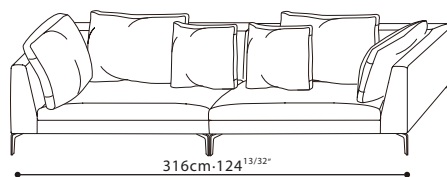

ALISON / FRAME: Arms & back constructed of solid Birch ,covered w/fabric lined polyurethane foam. **SEAT:** Wood seat frame paired w/cross-woven elastic webbing & sinuous springs supporting seat cushions consisting of high-resilient polyurethane foam wrapped in feather down. **CUSHIONS:** Feather down filled back cushions w/high-resilient polyurethane foam core. Feather down filled toss pillows. **BASE:** Chrome plated or black painted die-cast steel; both w/plastic glides. **UPHOLSTERY:** Fabric (removable) or leather (non-removable).

ALISON PLUS
Blackened Steel

FABRIC VERSION

LEATHER VERSION

RECOMMENDED CUSHIONS

Item Code	Recommended Cushions
C0130601	C8130601*1, C8130602*1, and C8130603*1
C0130602	C8130601*1, C8130602*1, and C8130603*1
C0130607	C8130601*2, C8130603*1, and C8130604*1
C0130608	C8130601*2, C8130603*1, and C8130604*1
C0130609	C8130601*1, and C8130603*1
C0130610	C8130601*1, and C8130603*1
C0130611	C8130601*1, and C8130603*1
C0130612	C8130601*1, and C8130603*1
C0130613	C8130601*1, C8130602*1, and C8130603*1
C0130614	C8130601*1, C8130602*1, and C8130603*1
C0130616	NONE
C0130618	NONE
C0130619	NONE
C0130622	C8130601*2, and C8130603*2

SAMPLE CONFIGURATION

C0130607+C8130601×2+C8130603+C0130608+C8130601×2+C8130603

C0130622+C8130601×2+C8130603×2

C0130601+C8130601+C8130602+C8130603+C0130602
+C8130601+C8130602 +C8130603

C0130613+C8130601+C8130602+C8130603
+C0130614+C8130601+C8130602+C8130603