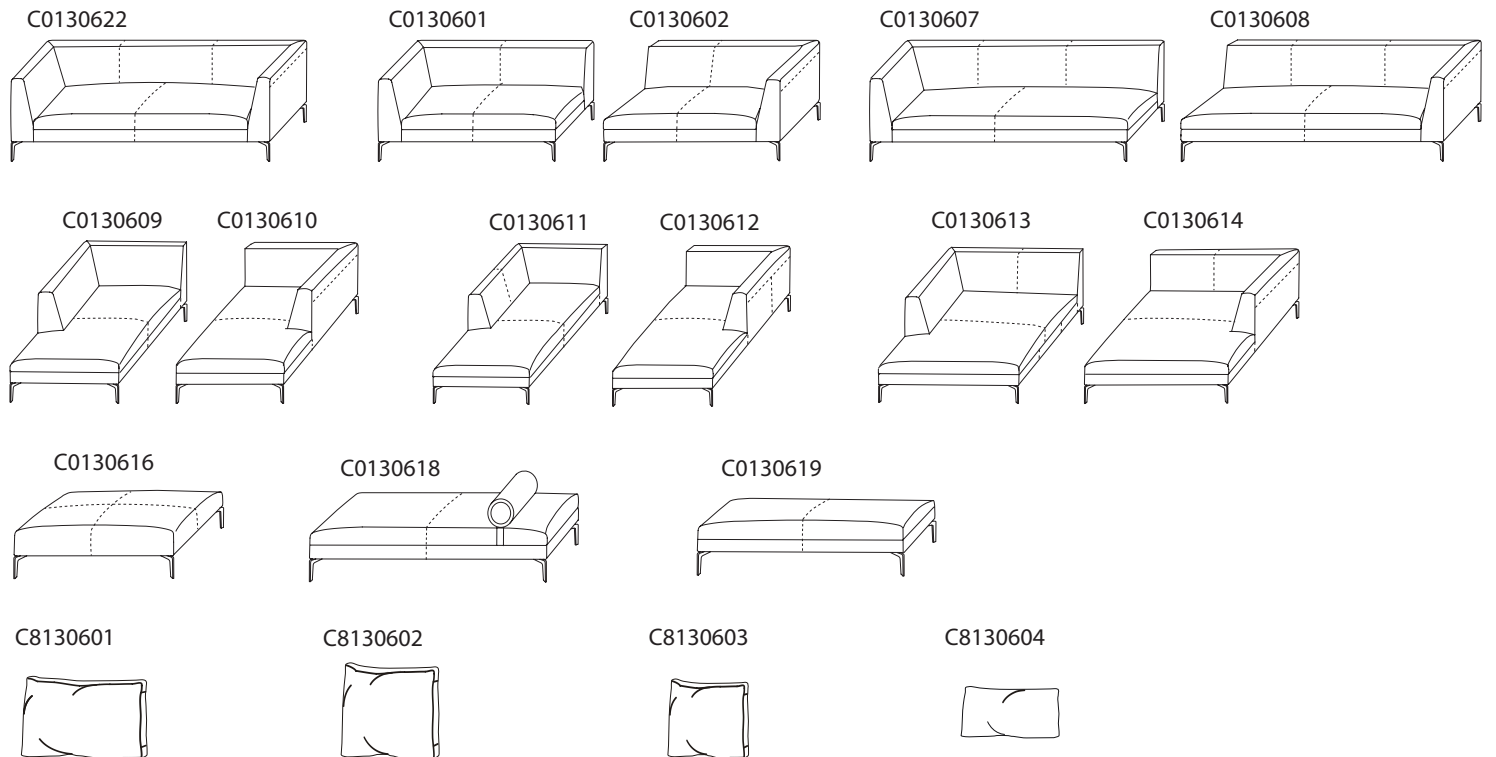

ALISON / FRAME: Arms & back constructed of solid Birch ,covered w/fabric lined polyurethane foam. **SEAT:** Wood seat frame paired w/cross-woven elastic webbing & sinuous springs supporting seat cushions consisting of high-resilient polyurethane foam wrapped in feather down. **CUSHIONS:** Feather down filled back cushions w/high-resilient polyurethane foam core. Feather down filled toss pillows. **BASE:** Chrome plated or black painted die-cast steel; both w/plastic glides. **UPHOLSTERY:** Fabric (removable) or leather (non-removable).

ALISON PLUS
Blackened Steel

FABRIC VERSION

LEATHER VERSION

RECOMMENDED CUSHIONS

Item Code	Recommended Cushions
C0130601	C8130601*1, C8130602*1, and C8130603*1
C0130602	C8130601*1, C8130602*1, and C8130603*1
C0130607	C8130601*2, C8130603*1, and C8130604*1
C0130608	C8130601*2, C8130603*1, and C8130604*1
C0130609	C8130601*1, and C8130603*1
C0130610	C8130601*1, and C8130603*1
C0130611	C8130601*1, and C8130603*1
C0130612	C8130601*1, and C8130603*1
C0130613	C8130601*1, C8130602*1, and C8130603*1
C0130614	C8130601*1, C8130602*1, and C8130603*1
C0130616	NONE
C0130618	NONE
C0130619	NONE
C0130622	C8130601*2, and C8130603*2

SAMPLE CONFIGURATION

C0130607+C8130601×2+C8130603+C0130608+C8130601×2+C8130603

C0130622+C8130601×2+C8130603×2

C0130601+C8130601+C8130602+C8130603+C0130602
+C8130601+C8130602 +C8130603

C0130613+C8130601+C8130602+C8130603
+C0130614+C8130601+C8130602+C8130603