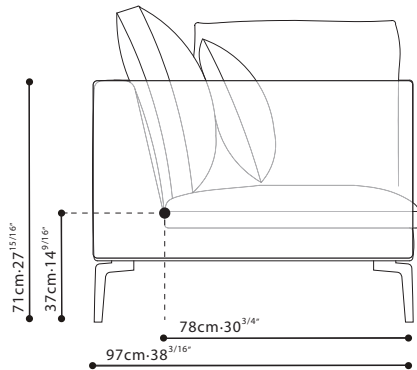

ALISON / FRAME: Arms & back constructed of solid Birch ,covered w/fabric lined polyurethane foam. **SEAT:** Wood seat frame paired w/cross-woven elastic webbing & sinuous springs supporting seat cushions consisting of high-resilient polyurethane foam wrapped in feather down. **CUSHIONS:** Feather down filled back cushions w/high-resilient polyurethane foam core. Feather down filled toss pillows. **BASE:** Chrome plated or black painted die-cast steel; both w/plastic glides. **UPHOLSTERY:** Fabric (removable) or leather (non-removable).