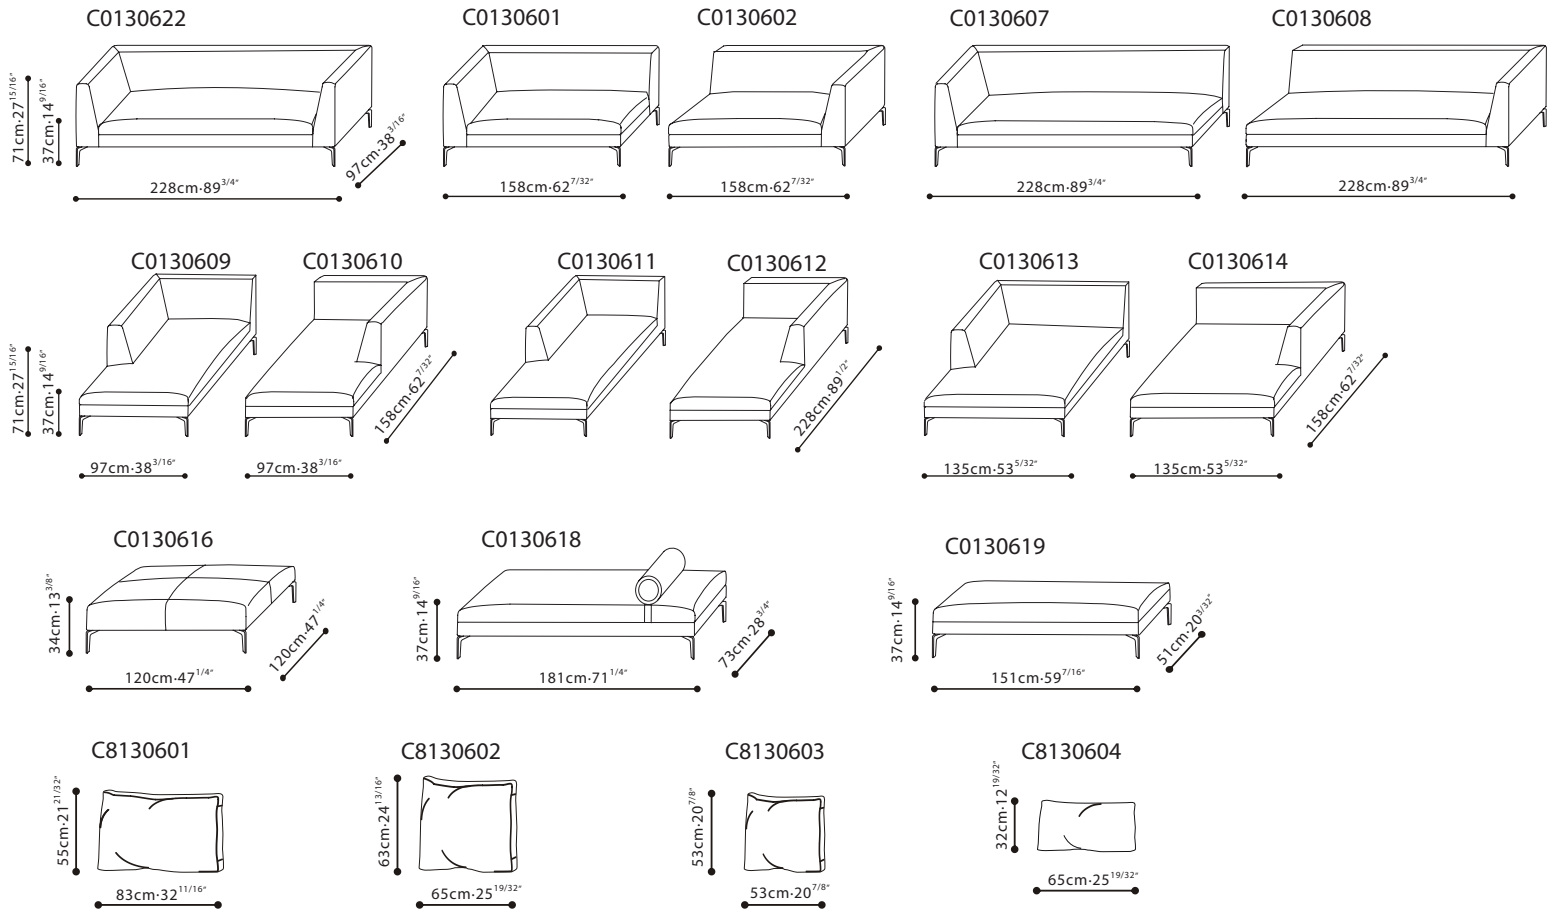

ALISON / FRAME: Arms & back constructed of solid Birch ,covered w/fabric lined polyurethane foam. **SEAT:** Wood seat frame paired w/cross-woven elastic webbing & sinuous springs supporting seat cushions consisting of high-resilient polyurethane foam wrapped in feather down. **CUSHIONS:** Feather down filled back cushions w/high-resilient polyurethane foam core. Feather down filled toss pillows. **BASE:** Chrome plated or black painted die-cast steel; both w/plastic glides. **UPHOLSTERY:** Fabric (removable) or leather (non-removable).

ALISON PLUS
Blackened Steel

FABRIC VERSION

LEATHER VERSION

RECOMMENDED CUSHIONS

Item Code	Recommended Cushions
C0130601	C8130601*1, C8130602*1, and C8130603*1
C0130602	C8130601*1, C8130602*1, and C8130603*1
C0130607	C8130601*2, C8130603*1, and C8130604*1
C0130608	C8130601*2, C8130603*1, and C8130604*1
C0130609	C8130601*1, and C8130603*1
C0130610	C8130601*1, and C8130603*1
C0130611	C8130601*1, and C8130603*1
C0130612	C8130601*1, and C8130603*1
C0130613	C8130601*1, C8130602*1, and C8130603*1
C0130614	C8130601*1, C8130602*1, and C8130603*1
C0130616	NONE
C0130618	NONE
C0130619	NONE
C0130622	C8130601*2, and C8130603*2

SAMPLE CONFIGURATION

C0130607+C8130601×2+C8130603+C0130608+C8130601×2+C8130603

C0130622+C8130601×2+C8130603×2

C0130601+C8130601+C8130602+C8130603+C0130602
+C8130601+C8130602 +C8130603

C0130613+C8130601+C8130602+C8130603
+C0130614+C8130601+C8130602+C8130603

C0130609+C8130601+C8130603+C0130602
+C8130601+C8130602+C81306013

C0130611+C8130601+C8130603+C0130602
+C8130601+C8130602+C8130603

C0130613+C8130601+C8130602+C8130603
+C0130602+C8130601+C8130602+C8130603

C0130601+C8130601+C8130602+C8130603
+C0130622+C8130601×2+C8130603×2