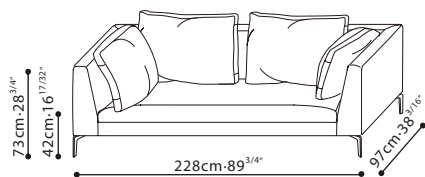

ALISON PLUS
Blackened Steel

FABRIC VERSION

LEATHER VERSION

RECOMMENDED CUSHIONS

Item Code	Recommended Cushions
C0130601	C8130601*1, C8130602*1, and C8130603*1
C0130602	C8130601*1, C8130602*1, and C8130603*1
C0130607	C8130601*2, C8130603*1, and C8130604*1
C0130608	C8130601*2, C8130603*1, and C8130604*1
C0130609	C8130601*1, and C8130603*1
C0130610	C8130601*1, and C8130603*1
C0130611	C8130601*1, and C8130603*1
C0130612	C8130601*1, and C8130603*1
C0130613	C8130601*1, C8130602*1, and C8130603*1
C0130614	C8130601*1, C8130602*1, and C8130603*1
C0130616	NONE
C0130618	NONE
C0130619	NONE
C0130622	C8130601*2, and C8130603*2

SAMPLE CONFIGURATION

C0130607+C8130601×2+C8130603+C0130608+C8130601×2+C8130603

C0130622+C8130601×2+C8130603×2

C0130601+C8130601+C8130602+C8130603+C0130602
+C8130601+C8130602 +C8130603

C0130613+C8130601+C8130602+C8130603
+C0130614+C8130601+C8130602+C8130603