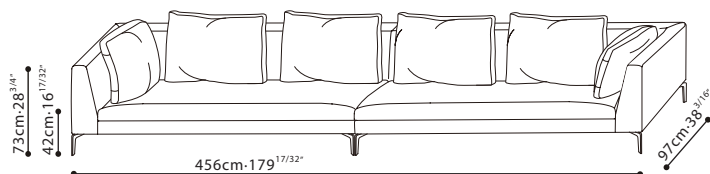

ALISON PLUS
Blackened Steel

FABRIC VERSION

LEATHER VERSION

RECOMMENDED CUSHIONS

Item Code	Recommended Cushions
C0130601	C8130601*1, C8130602*1, and C8130603*1
C0130602	C8130601*1, C8130602*1, and C8130603*1
C0130607	C8130601*2, C8130603*1, and C8130604*1
C0130608	C8130601*2, C8130603*1, and C8130604*1
C0130609	C8130601*1, and C8130603*1
C0130610	C8130601*1, and C8130603*1
C0130611	C8130601*1, and C8130603*1
C0130612	C8130601*1, and C8130603*1
C0130613	C8130601*1, C8130602*1, and C8130603*1
C0130614	C8130601*1, C8130602*1, and C8130603*1
C0130616	NONE
C0130618	NONE
C0130619	NONE
C0130622	C8130601*2, and C8130603*2

SAMPLE CONFIGURATION

C0130607+C8130601×2+C8130603+C0130608+C8130601×2+C8130603

C0130622+C8130601×2+C8130603×2

C0130601+C8130601+C8130602+C8130603+C0130602
+C8130601+C8130602 +C8130603

C0130613+C8130601+C8130602+C8130603
+C0130614+C8130601+C8130602+C8130603