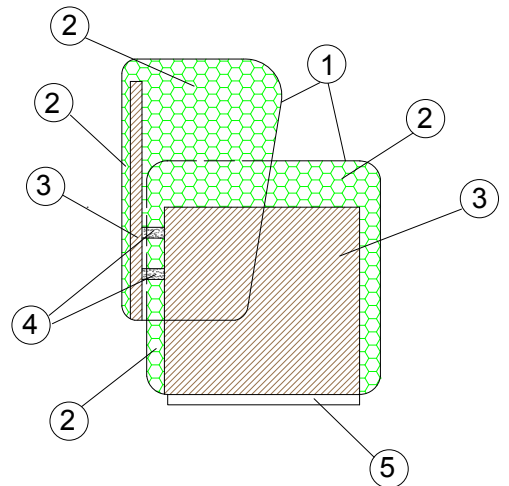

Boll is a sparkling and playful collection of small elements, completely round, suitable for adults and children, perfect for a home coffee corner and ideal for bars and ice-cream shops. A "cylindrical" design with an original semicircular wrap around backrest.

- 1 - dacron® fiber 100 gr;
- 2 - high resilience polyurethane foam of different densities;
- 3 - structural frame in solid firwood and non-structural parts in composite wood;
- 4 - connecting metal bars;
- 5 - laminate wood base.

DIMENSIONS:

BASE:

h 2

TECHNICAL DETAILS:

Removable cover: NO	kg	m ³	mts
BOLL 1S	10	0.20	2.20
BOLL POUF	06	0.10	1.10
BOLL SMALL TABLE	08	0.11	1.10

DESIGN **SIMONE MICHELI** **BOLL**

SUGGESTED FABRICS:

Lemming 29500