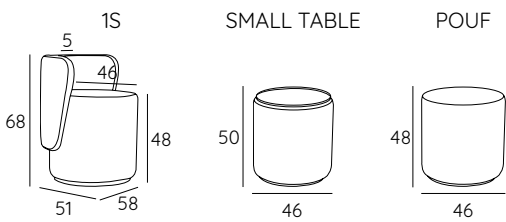

Boll is a sparkling and playful collection of small elements, completely round, suitable for adults and children, perfect for a home coffee corner and ideal for bars and ice-cream shops. A "cylindrical" design with an original semicircular wrap around backrest.

DIMENSIONS:

BASE:

h 2

TECHNICAL DETAILS:

Removable cover: NO	kg	m ³	mts
BOLL 1S	10	0.20	2.20
BOLL POUF	06	0.10	1.10
BOLL SMALL TABLE	08	0.11	1.10

DESIGN **SIMONE MICHELI** **BOLL**

SUGGESTED FABRICS:

Lemming 29500