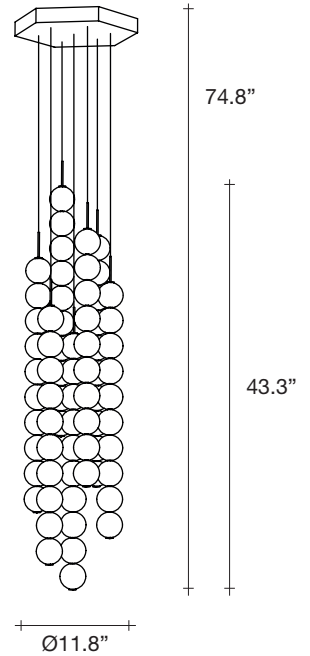

Integrated Led |
120V ~ 50/60Hz

- LED integrated
  7 x 7.2W 3000K
  7560 lm
- Dimmable with 0-10V and
  PWM systems only
  Dali system on request

Canopy |