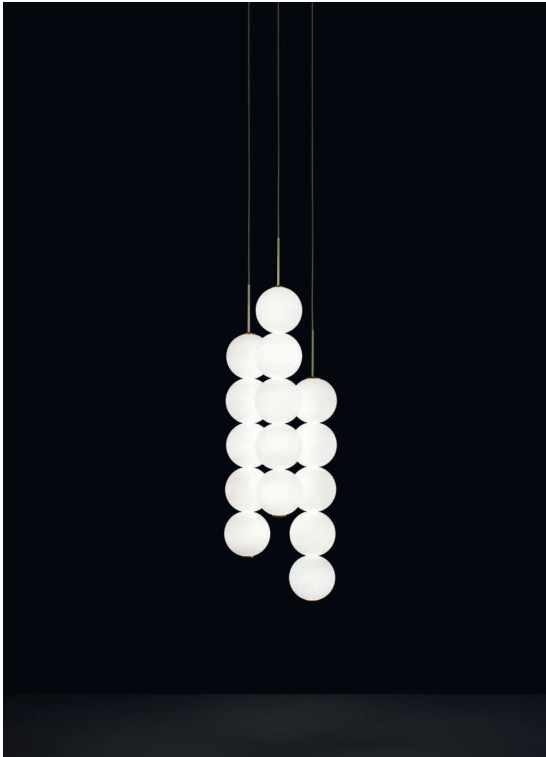

Abacus, multiplying *luminescence*.

design Draw
terzani.com

Body |

Type |
Suspension
Materials |
Brass and Satin white glass

Finishes | Code

- White canopy/Brass
  OV031S E8 A3
- Brass canopy/Brass
  OV031S M3 A3