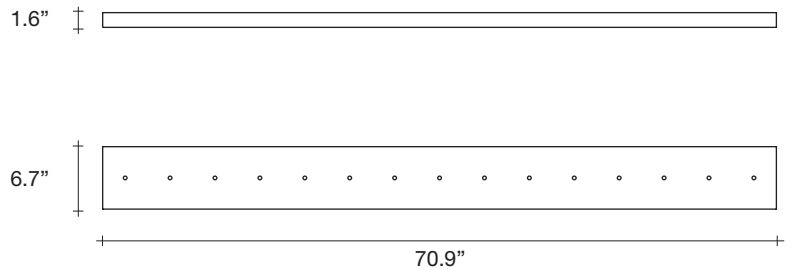

Used for centuries as the tool to both teach and communicate mathematics, the abacus was found in one form or another across the ancient world. At Terzani, we saw the beauty in the abacus' mathematical purity and clean, functional design. In the hands of Terzani's craftsmen, we've turned this inspiration into a new collection of modular pendant lamps whose flexibility allows for complex and beautiful configurations. Each module, or strand, of Abacus contains a custom set of round, hand-blown opal glass which emit a soft and uniform light. And, as the original abacus was used to calculate everything from simple addition to complex formulas, we've retained the same scalability. Due to its customization, our Abacus light is just as suitable in a home as a commercial space, and its almost infinite configurations makes sure you always come up with the right solution.

34.4 80.7	28.7 55.6	1x 75.2" x 18.1" x 18.1" 2x 43.3" x 43.3" x 11.8"