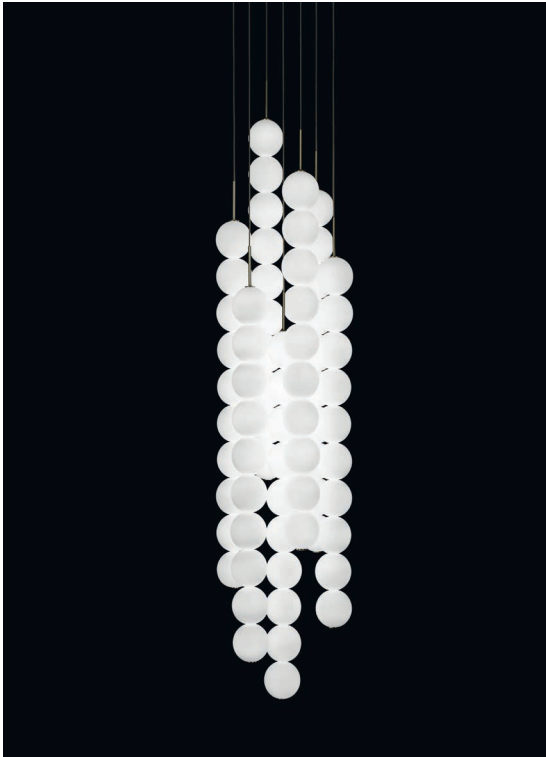

Abacus, multiplying *luminescence*.

design Draw
terzani.com

Body |

Type |
Suspension
Materials |
Brass and Satin white glass

1. **Finishes | Code**
2. White canopy/Brass
     OV072S E8 A3
   - Brass canopy/Brass
     OV072S M3 A3