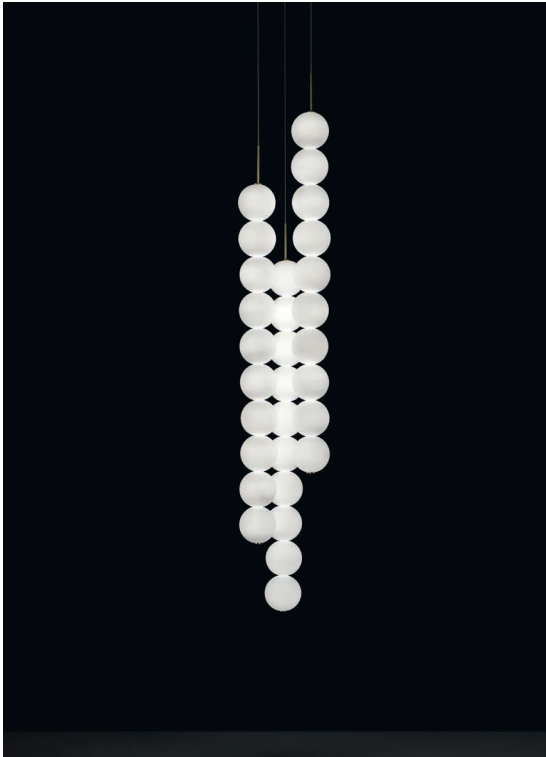

Abacus, multiplying *luminescence*.

design Draw
terzani.com

Body |

Type |

Suspension

Materials |

Brass and Satin white glass

Finishes | Code

White canopy/Brass
OV032S E8 A3

Brass canopy/Brass
OV032S M3 A3