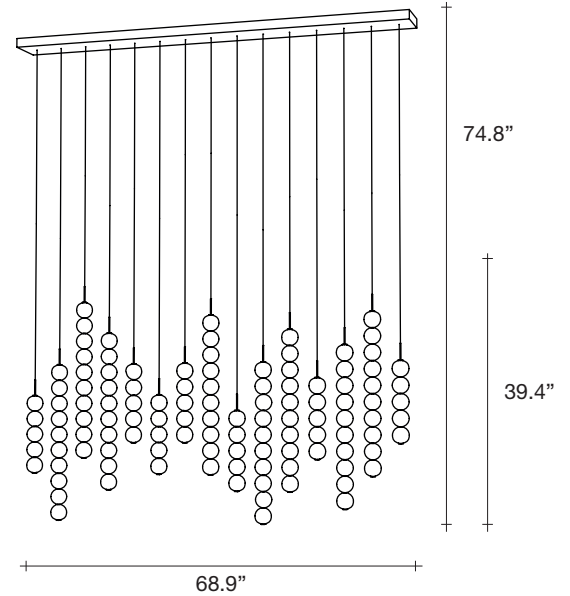

Body |

Type |
Suspension
Materials |
Brass and Satin white glass

Finishes | Code

- White canopy/Brass
  OV15S E8 A3 115
- Brass canopy/Brass
  OV15S M3 A3 115

Integrated Led | Canopy |

120V ~ 50/60Hz

- LED integrated 3000K
  7 x 3,6W
  8 x 7,2W
  12420lm
- Dimmable with 0-10V and
  PWM systems only
  Dali system on request