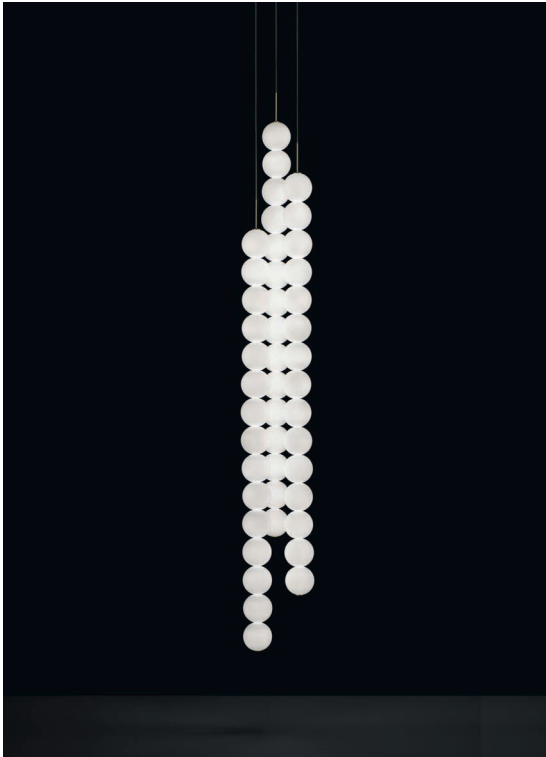

Abacus, multiplying *luminescence*.

design Draw
terzani.com

Body |

Type |

Suspension

Materials |

Brass and Satin white glass

Finishes | Code

White canopy/Brass
OV033S E8 A3

Brass canopy/Brass
OV033S M3 A3