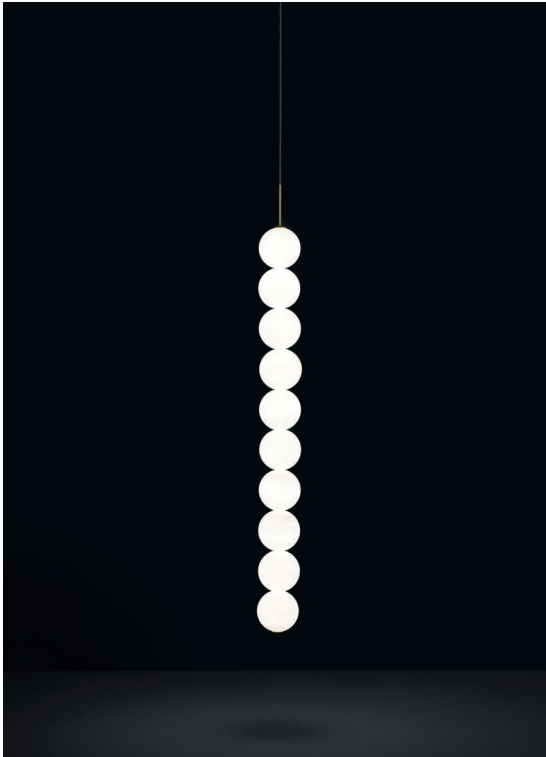

Abacus, multiplying *luminescence*.

Type |
Pendant

Materials |
Brass and Satin white glass

Finishes | Code

White disc/Brass
OV012S E8 A3 KK

Body |