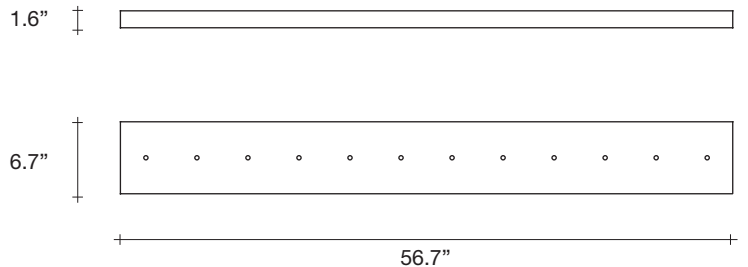

Used for centuries as the tool to both teach and communicate mathematics, the abacus was found in one form or another across the ancient world. At Terzani, we saw the beauty in the abacus' mathematical purity and clean, functional design. In the hands of Terzani's craftsmen, we've turned this inspiration into a new collection of modular pendant lamps whose flexibility allows for complex and beautiful configurations. Each module, or strand, of Abacus contains a custom set of round, hand-blown opal glass which emit a soft and uniform light. And, as the original abacus was used to calculate everything from simple addition to complex formulas, we've retained the same scalability. Due to its customization, our Abacus light is just as suitable in a home as a commercial space, and its almost infinite configurations makes sure you always come up with the right solution.

22
63.5

13.2
43.6

1x 62.2" x 9.8" x 9.8"
2x 42.1" x 31.5" x 9.6"

CASA
DESIGN
GROUP

living
outdoor
contract