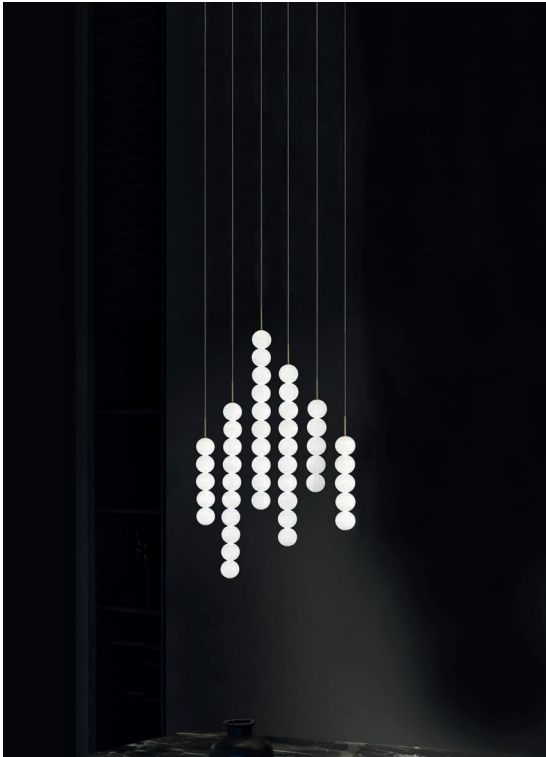

Abacus, multiplying *luminescence*.

design Draw
terzani.com

Body |

Type |

Suspension

Materials |

Brass and Satin white glass

Finishes | Code

White canopy/Brass
0V06S E8 A3 45

Brass canopy/Brass
0V06S M3 A3 45