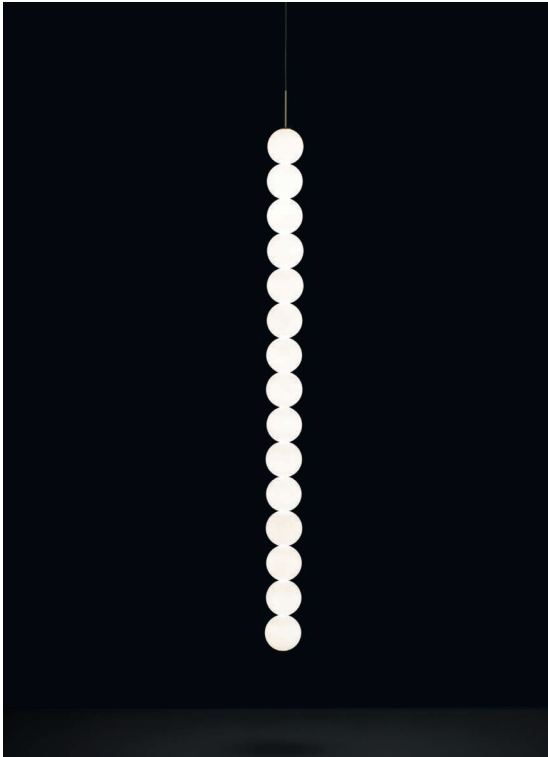

Abacus, multiplying *luminescence*.

Body |

Type |
Pendant

Materials |
Brass and Satin white glass

Finishes | Code

- White canopy/Brass
  OV013S E8 A3
- Brass canopy/Brass
  OV013S M3 A3