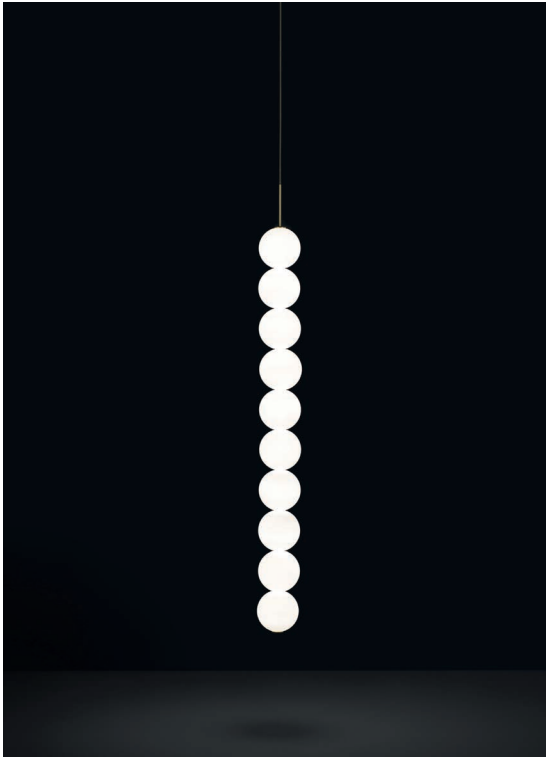

Abacus, multiplying *luminescence*.

Body |

Type |
Pendant

Materials |
Brass and Satin white glass

Finishes | Code

- White canopy/Brass
  OV012S E8 A3
- Brass canopy/Brass
  OV012S M3 A3