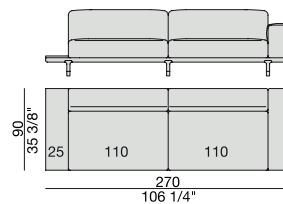

SOFA with side Coffee Table
220x90

SOFA
270x90

SOFA High Arm
270x90

SOFA with Coffee Table
270x90

SOFA with side Container
270x90

SOFA with side Coffee Table
270x90

**SOFA/CENTRAL UNIT
with Containers**
220x90

**SOFA/CENTRAL UNIT
with Coffee Tables**
220x90

**SOFA/CENTRAL UNIT
with Coffee table and Container**
220x90

**SOFA/CENTRAL UNIT
with Containers**
270x90

**SOFA/CENTRAL UNIT
with side Coffee tables**
220x90