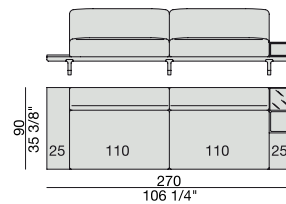

SOFA with side Coffee Table
220x90

SOFA
270x90

SOFA High Arm
270x90

SOFA with Coffee Table
270x90

SOFA with side Container
270x90

SOFA with side Coffee Table
270x90

**SOFA/CENTRAL UNIT
with Containers**
220x90

**SOFA/CENTRAL UNIT
with Coffee Tables**
220x90

**SOFA/CENTRAL UNIT
with Coffee table and Container**
220x90

**SOFA/CENTRAL UNIT
with Containers**
270x90

**SOFA/CENTRAL UNIT
with side Coffee tables**
220x90

**SOFA/CENTRAL UNIT
with Coffee table and Container**
220x90

CENTRAL UNIT
170x90

CENTRAL UNIT with Container
195x90

CENTRAL UNIT with Coffee Table
195x90

CENTRAL UNIT
220x90

CENTRAL UNIT with Coffee Table
220x90