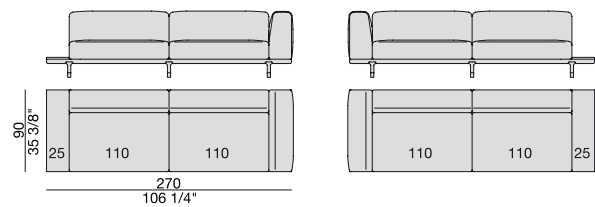

**SOFA/CENTRAL UNIT
with Coffee table and Container**
220x90

CENTRAL UNIT
170x90

CENTRAL UNIT with Container
195x90

CENTRAL UNIT with Coffee Table
195x90

CENTRAL UNIT
220x90

CENTRAL UNIT with Coffee Table
220x90

CENTRAL UNIT with Container
245x90

CENTRAL UNIT with Coffee Table
245x90

CENTRAL UNIT with Coffee Table
2700x90

CORNER
220x90

CORNER with Side Container
220x90

CORNER with Side Coffee Table
220x90

CORNER
270x90

CORNER with Side Container
270x90

CORNER with Side Coffee Table
270x90

END UNIT/CORNER
with Side Coffee Table
195x90

END UNIT/CORNER
with Side Coffee Table
220x90

END UNIT Low Arm
195x90

END UNIT High Arm
195x90