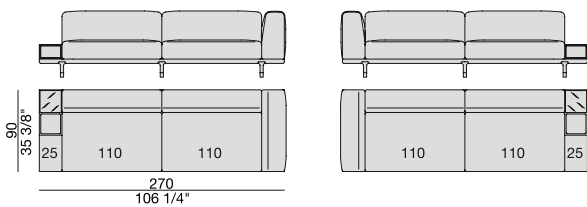

**SOFA/CENTRAL UNIT
with Coffee table and Container**
220x90

CENTRAL UNIT
170x90

CENTRAL UNIT with Container
195x90

CENTRAL UNIT with Coffee Table
195x90

CENTRAL UNIT
220x90

CENTRAL UNIT with Coffee Table
220x90

CENTRAL UNIT with Container
245x90

CENTRAL UNIT with Coffee Table
245x90

CENTRAL UNIT with Coffee Table
2700x90

CORNER
220x90

CORNER with Side Container
220x90

CORNER with Side Coffee Table
220x90

CORNER
270x90

CORNER with Side Container
270x90

CORNER with Side Coffee Table
270x90

END UNIT/CORNER
with Side Coffee Table
195x90

END UNIT/CORNER
with Side Coffee Table
220x90

END UNIT Low Arm
195x90

END UNIT High Arm
195x90