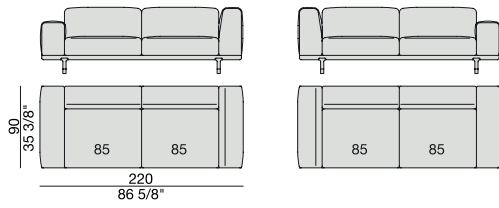

**SOFA/CENTRAL UNIT
with Coffee Tables**
220x90

**SOFA/CENTRAL UNIT
with Coffee table and Container**
220x90

**SOFA/CENTRAL UNIT
with Containers**
270x90

**SOFA/CENTRAL UNIT
with side Coffee tables**
220x90

**SOFA/CENTRAL UNIT
with Coffee table and Container**
220x90

CENTRAL UNIT
170x90

CENTRAL UNIT with Container
195x90

CENTRAL UNIT with Coffee Table
195x90

CENTRAL UNIT
220x90

CENTRAL UNIT with Coffee Table
220x90

CENTRAL UNIT with Container
245x90

CENTRAL UNIT with Coffee Table
245x90

CENTRAL UNIT with Coffee Table
2700x90

CORNER
220x90

CORNER with Side Container
220x90

CORNER with Side Coffee Table
220x90

CORNER
270x90