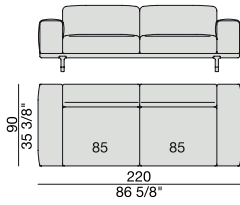

DIVANO | SOFA

Design D. Dolcini

2018

SOFA
220x90

SOFA High Arm
220x90

SOFA with Container
245x90

SOFA with Coffee Table
245x90

SOFA with side Container
220x90