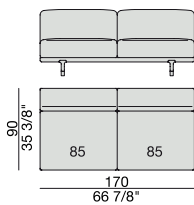

SOFA with side Coffee Table
220x90

SOFA
270x90

SOFA High Arm
270x90

SOFA with Coffee Table
270x90

SOFA with side Container
270x90

SOFA with side Coffee Table
270x90

**SOFA/CENTRAL UNIT
with Containers**
220x90

**SOFA/CENTRAL UNIT
with Coffee Tables**
220x90

**SOFA/CENTRAL UNIT
with Coffee table and Container**
220x90

**SOFA/CENTRAL UNIT
with Containers**
270x90

**SOFA/CENTRAL UNIT
with side Coffee tables**
220x90

**SOFA/CENTRAL UNIT
with Coffee table and Container**
220x90

CENTRAL UNIT
170x90

CENTRAL UNIT with Container
195x90

CENTRAL UNIT with Coffee Table
195x90

CENTRAL UNIT
220x90

CENTRAL UNIT with Coffee Table
220x90

CENTRAL UNIT with Container
245x90

CENTRAL UNIT with Coffee Table
245x90

CENTRAL UNIT with Coffee Table
2700x90

CORNER
220x90

CORNER with Side Container
220x90

CORNER with Side Coffee Table
220x90

CORNER
270x90