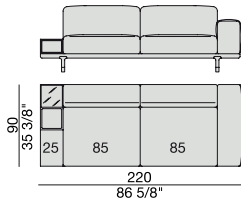

DIVANO | SOFA

Design D. Dolcini

2018

SOFA
220x90

SOFA High Arm
220x90

SOFA with Container
245x90

SOFA with Coffee Table
245x90

SOFA with side Container
220x90

SOFA with side Coffee Table
220x90

SOFA
270x90

SOFA High Arm
270x90

SOFA with Coffee Table
270x90

SOFA with side Container
270x90

SOFA with side Coffee Table
270x90

**SOFA/CENTRAL UNIT
with Containers**
220x90