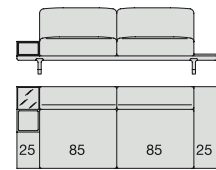

SOFA with side Coffee Table
220x90

SOFA
270x90

SOFA High Arm
270x90

SOFA with Coffee Table
270x90

SOFA with side Container
270x90

SOFA with side Coffee Table
270x90

**SOFA/CENTRAL UNIT
with Containers**
220x90

**SOFA/CENTRAL UNIT
with Coffee Tables**
220x90

**SOFA/CENTRAL UNIT
with Coffee table and Container**
220x90

**SOFA/CENTRAL UNIT
with Containers**
270x90

**SOFA/CENTRAL UNIT
with side Coffee tables**
220x90