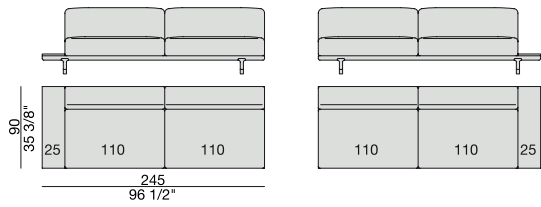

CENTRAL UNIT with Container
245x90

CENTRAL UNIT with Coffee Table
245x90

CENTRAL UNIT with Coffee Table
2700x90

CORNER
220x90

CORNER with Side Container
220x90

CORNER with Side Coffee Table
220x90

CORNER
270x90

CORNER with Side Container
270x90

CORNER with Side Coffee Table
270x90

END UNIT/CORNER
with Side Coffee Table
195x90

END UNIT/CORNER
with Side Coffee Table
220x90

END UNIT Low Arm
195x90

END UNIT High Arm
195x90

END UNIT with Side Container
195x90

END UNIT with Side Coffee Table
195x90

END UNIT with Side Coffee Table
220x90

END UNIT Low Arm
245x90

END UNIT High Arm
245x90

END UNIT with Side Container
245x90

END UNIT with Side Coffee Table
245x90

END UNIT with Side Coffee Table
270x90

CHAISE LONGUE
170x90

**CHAISE LONGUE
with Side Container**
195x90

**CHAISE LONGUE
with Side Coffee Table**
195x90

CHAISE LONGUE
220x90

**CHAISE LONGUE
with Side Container**
245x90