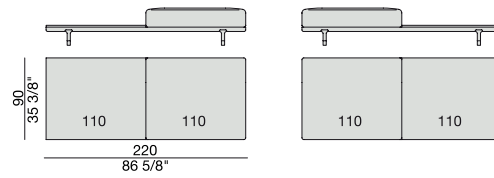

END UNIT with Side Coffee Table
270x90

CHAISE LONGUE
170x90

**CHAISE LONGUE
with Side Container**
195x90

**CHAISE LONGUE
with Side Coffee Table**
195x90

CHAISE LONGUE
220x90

**CHAISE LONGUE
with Side Container**
245x90

**CHAISE LONGUE
with Side Coffee Table**
245x90

OPEN-END CORNER
135x150

OPEN-END CORNER
90x195

STOOL with Coffe Table
195x90

STOOL with Coffe Table
220x90

STOOL
170x90

DAY BED
220x90

POGGIARENI