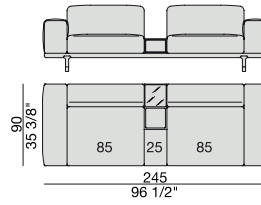

DIVANO | SOFA

Design D. Dolcini

2018

SOFA
220x90

SOFA High Arm
220x90

SOFA with Container
245x90

SOFA with Coffee Table
245x90

SOFA with side Container
220x90

SOFA with side Coffee Table
220x90

SOFA
270x90

SOFA High Arm
270x90

SOFA with Coffee Table
270x90

SOFA with side Container
270x90

SOFA with side Coffee Table
270x90

**SOFA/CENTRAL UNIT
with Containers**
220x90