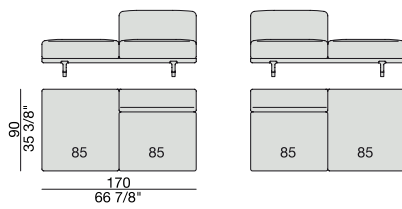

CENTRAL UNIT with Container
245x90

CENTRAL UNIT with Coffee Table
245x90

CENTRAL UNIT with Coffee Table
2700x90

CORNER
220x90

CORNER with Side Container
220x90

CORNER with Side Coffee Table
220x90

CORNER
270x90

CORNER with Side Container
270x90

CORNER with Side Coffee Table
270x90

END UNIT/CORNER
with Side Coffee Table
195x90

END UNIT/CORNER
with Side Coffee Table
220x90

END UNIT Low Arm
195x90

END UNIT High Arm
195x90

END UNIT with Side Container
195x90

END UNIT with Side Coffee Table
195x90

END UNIT with Side Coffee Table
220x90

END UNIT Low Arm
245x90

END UNIT High Arm
245x90

END UNIT with Side Container
245x90

END UNIT with Side Coffee Table
245x90

END UNIT with Side Coffee Table
270x90

CHAISE LONGUE
170x90

**CHAISE LONGUE
with Side Container**
195x90

**CHAISE LONGUE
with Side Coffee Table**
195x90

CHAISE LONGUE
220x90

**CHAISE LONGUE
with Side Container**
245x90