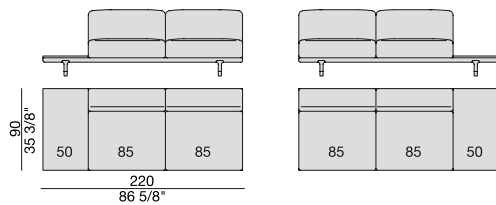

**SOFA/CENTRAL UNIT
with Coffee table and Container**
220x90

CENTRAL UNIT
170x90

CENTRAL UNIT with Container
195x90

CENTRAL UNIT with Coffee Table
195x90

CENTRAL UNIT
220x90

CENTRAL UNIT with Coffee Table
220x90

CENTRAL UNIT with Container
245x90

CENTRAL UNIT with Coffee Table
245x90

CENTRAL UNIT with Coffee Table
2700x90

CORNER
220x90

CORNER with Side Container
220x90

CORNER with Side Coffee Table
220x90

CORNER
270x90

CORNER with Side Container
270x90

CORNER with Side Coffee Table
270x90

END UNIT/CORNER
with Side Coffee Table
195x90

END UNIT/CORNER
with Side Coffee Table
220x90

END UNIT Low Arm
195x90

END UNIT High Arm
195x90

END UNIT with Side Container
195x90

END UNIT with Side Coffee Table
195x90

END UNIT with Side Coffee Table
220x90

END UNIT Low Arm
245x90

END UNIT High Arm
245x90

END UNIT with Side Container
245x90

END UNIT with Side Coffee Table
245x90