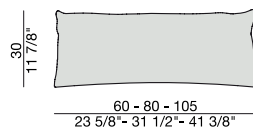

**CHAISE LONGUE
with Side Coffee Table**
245x90

OPEN-END CORNER
135x150

OPEN-END CORNER
90x195

STOOL with Coffe Table
195x90

STOOL with Coffe Table
220x90

STOOL
170x90

DAY BED
220x90

POGGIARENI