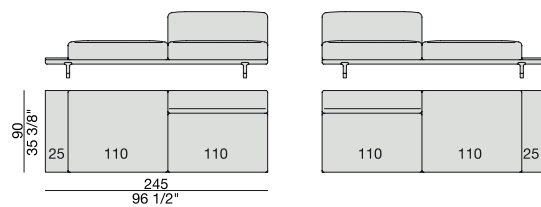

END UNIT with Side Container
195x90

END UNIT with Side Coffee Table
195x90

END UNIT with Side Coffee Table
220x90

END UNIT Low Arm
245x90

END UNIT High Arm
245x90

END UNIT with Side Container
245x90

END UNIT with Side Coffee Table
245x90

END UNIT with Side Coffee Table
270x90

CHAISE LONGUE
170x90

**CHAISE LONGUE
with Side Container**
195x90

**CHAISE LONGUE
with Side Coffee Table**
195x90

CHAISE LONGUE
220x90

**CHAISE LONGUE
with Side Container**
245x90