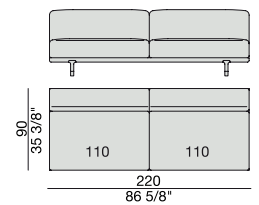

**SOFA/CENTRAL UNIT
with Coffee Tables**
220x90

**SOFA/CENTRAL UNIT
with Coffee table and Container**
220x90

**SOFA/CENTRAL UNIT
with Containers**
270x90

**SOFA/CENTRAL UNIT
with side Coffee tables**
220x90

**SOFA/CENTRAL UNIT
with Coffee table and Container**
220x90

CENTRAL UNIT
170x90

CENTRAL UNIT with Container
195x90

CENTRAL UNIT with Coffee Table
195x90

CENTRAL UNIT
220x90

CENTRAL UNIT with Coffee Table
220x90

CENTRAL UNIT with Container
245x90

CENTRAL UNIT with Coffee Table
245x90

CENTRAL UNIT with Coffee Table
2700x90

CORNER
220x90

CORNER with Side Container
220x90

CORNER with Side Coffee Table
220x90

CORNER
270x90