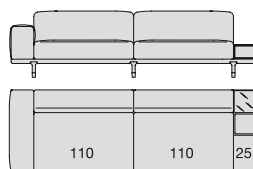

SOFA with side Coffee Table
220x90

SOFA
270x90

SOFA High Arm
270x90

SOFA with Coffee Table
270x90

SOFA with side Container
270x90

SOFA with side Coffee Table
270x90

**SOFA/CENTRAL UNIT
with Containers**
220x90

**SOFA/CENTRAL UNIT
with Coffee Tables**
220x90

**SOFA/CENTRAL UNIT
with Coffee table and Container**
220x90

**SOFA/CENTRAL UNIT
with Containers**
270x90

**SOFA/CENTRAL UNIT
with side Coffee tables**
220x90