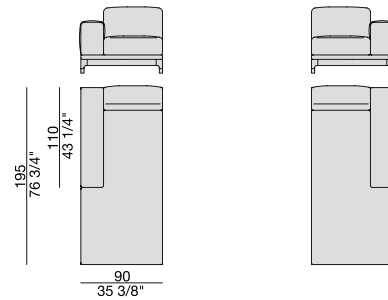

OPEN-END CORNER
90x195