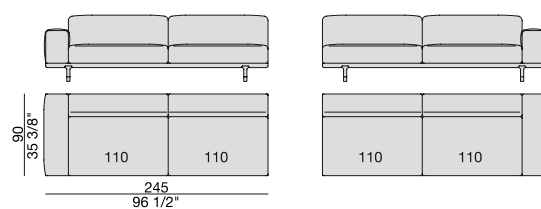

CENTRAL UNIT with Container
245x90

CENTRAL UNIT with Coffee Table
245x90

CENTRAL UNIT with Coffee Table
2700x90

CORNER
220x90

CORNER with Side Container
220x90

CORNER with Side Coffee Table
220x90

CORNER
270x90

CORNER with Side Container
270x90

CORNER with Side Coffee Table
270x90

END UNIT/CORNER
with Side Coffee Table
195x90

END UNIT/CORNER
with Side Coffee Table
220x90

END UNIT Low Arm
195x90

END UNIT High Arm
195x90

END UNIT with Side Container
195x90

END UNIT with Side Coffee Table
195x90

END UNIT with Side Coffee Table
220x90

END UNIT Low Arm
245x90

END UNIT High Arm
245x90

END UNIT with Side Container
245x90

END UNIT with Side Coffee Table
245x90