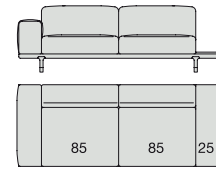

DIVANO | SOFA

Design D. Dolcini

2018

SOFA
220x90

SOFA High Arm
220x90

SOFA with Container
245x90

SOFA with Coffee Table
245x90

SOFA with side Container
220x90

SOFA with side Coffee Table
220x90

SOFA
270x90

SOFA High Arm
270x90

SOFA with Coffee Table
270x90

SOFA with side Container
270x90

SOFA with side Coffee Table
270x90

**SOFA/CENTRAL UNIT
with Containers**
220x90