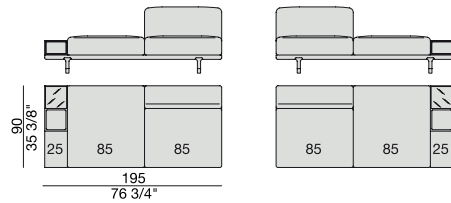

CENTRAL UNIT with Container
245x90

CENTRAL UNIT with Coffee Table
245x90

CENTRAL UNIT with Coffee Table
2700x90

CORNER
220x90

CORNER with Side Container
220x90

CORNER with Side Coffee Table
220x90

CORNER
270x90

CORNER with Side Container
270x90

CORNER with Side Coffee Table
270x90

END UNIT/CORNER
with Side Coffee Table
195x90

END UNIT/CORNER
with Side Coffee Table
220x90

END UNIT Low Arm
195x90

END UNIT High Arm
195x90

END UNIT with Side Container
195x90

END UNIT with Side Coffee Table
195x90

END UNIT with Side Coffee Table
220x90

END UNIT Low Arm
245x90

END UNIT High Arm
245x90

END UNIT with Side Container
245x90

END UNIT with Side Coffee Table
245x90

END UNIT with Side Coffee Table
270x90

CHAISE LONGUE
170x90

**CHAISE LONGUE
with Side Container**
195x90

**CHAISE LONGUE
with Side Coffee Table**
195x90

CHAISE LONGUE
220x90

**CHAISE LONGUE
with Side Container**
245x90