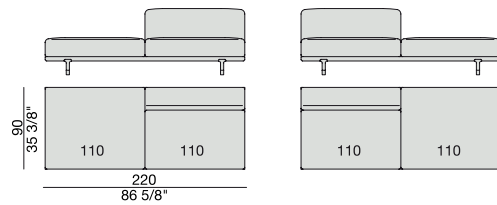

END UNIT with Side Container
195x90

END UNIT with Side Coffee Table
195x90

END UNIT with Side Coffee Table
220x90

END UNIT Low Arm
245x90

END UNIT High Arm
245x90

END UNIT with Side Container
245x90

END UNIT with Side Coffee Table
245x90

END UNIT with Side Coffee Table
270x90

CHAISE LONGUE
170x90

**CHAISE LONGUE
with Side Container**
195x90

**CHAISE LONGUE
with Side Coffee Table**
195x90

CHAISE LONGUE
220x90

**CHAISE LONGUE
with Side Container**
245x90