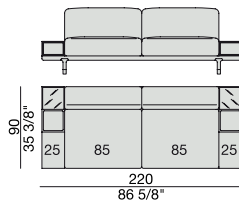

SOFA with side Coffee Table
220x90

SOFA
270x90

SOFA High Arm
270x90

SOFA with Coffee Table
270x90

SOFA with side Container
270x90

SOFA with side Coffee Table
270x90

**SOFA/CENTRAL UNIT
with Containers**
220x90

**SOFA/CENTRAL UNIT
with Coffee Tables**
220x90

**SOFA/CENTRAL UNIT
with Coffee table and Container**
220x90

**SOFA/CENTRAL UNIT
with Containers**
270x90

**SOFA/CENTRAL UNIT
with side Coffee tables**
220x90