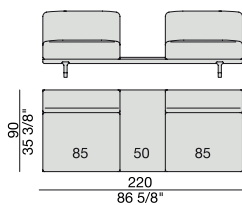

**SOFA/CENTRAL UNIT
with Coffee Tables**
220x90

**SOFA/CENTRAL UNIT
with Coffee table and Container**
220x90

**SOFA/CENTRAL UNIT
with Containers**
270x90

**SOFA/CENTRAL UNIT
with side Coffee tables**
220x90

**SOFA/CENTRAL UNIT
with Coffee table and Container**
220x90

CENTRAL UNIT
170x90

CENTRAL UNIT with Container
195x90

CENTRAL UNIT with Coffee Table
195x90

CENTRAL UNIT
220x90

CENTRAL UNIT with Coffee Table
220x90

CENTRAL UNIT with Container
245x90

CENTRAL UNIT with Coffee Table
245x90

CENTRAL UNIT with Coffee Table
2700x90

CORNER
220x90

CORNER with Side Container
220x90

CORNER with Side Coffee Table
220x90

CORNER
270x90