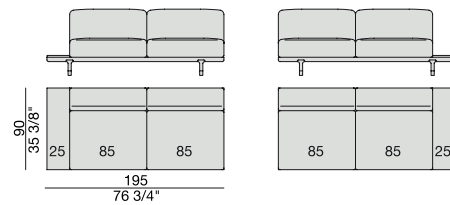

**SOFA/CENTRAL UNIT
with Coffee table and Container**
220x90

CENTRAL UNIT
170x90

CENTRAL UNIT with Container
195x90

CENTRAL UNIT with Coffee Table
195x90

CENTRAL UNIT
220x90

CENTRAL UNIT with Coffee Table
220x90

CENTRAL UNIT with Container
245x90

CENTRAL UNIT with Coffee Table
245x90

CENTRAL UNIT with Coffee Table
2700x90

CORNER
220x90

CORNER with Side Container
220x90

CORNER with Side Coffee Table
220x90

CORNER
270x90

CORNER with Side Container
270x90

CORNER with Side Coffee Table
270x90

END UNIT/CORNER
with Side Coffee Table
195x90

END UNIT/CORNER
with Side Coffee Table
220x90

END UNIT Low Arm
195x90

END UNIT High Arm
195x90

END UNIT with Side Container
195x90

END UNIT with Side Coffee Table
195x90

END UNIT with Side Coffee Table
220x90

END UNIT Low Arm
245x90

END UNIT High Arm
245x90

END UNIT with Side Container
245x90

END UNIT with Side Coffee Table
245x90