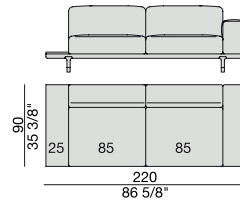

DIVANO | SOFA

Design D. Dolcini

2018

SOFA
220x90

SOFA High Arm
220x90

SOFA with Container
245x90

SOFA with Coffee Table
245x90

SOFA with side Container
220x90

SOFA with side Coffee Table
220x90

SOFA
270x90

SOFA High Arm
270x90

SOFA with Coffee Table
270x90

SOFA with side Container
270x90

SOFA with side Coffee Table
270x90

**SOFA/CENTRAL UNIT
with Containers**
220x90