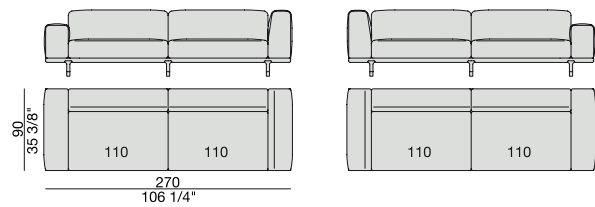

**SOFA/CENTRAL UNIT
with Coffee Tables**
220x90

**SOFA/CENTRAL UNIT
with Coffee table and Container**
220x90

**SOFA/CENTRAL UNIT
with Containers**
270x90

**SOFA/CENTRAL UNIT
with side Coffee tables**
220x90

**SOFA/CENTRAL UNIT
with Coffee table and Container**
220x90

CENTRAL UNIT
170x90

CENTRAL UNIT with Container
195x90

CENTRAL UNIT with Coffee Table
195x90

CENTRAL UNIT
220x90

CENTRAL UNIT with Coffee Table
220x90

CENTRAL UNIT with Container
245x90

CENTRAL UNIT with Coffee Table
245x90

CENTRAL UNIT with Coffee Table
2700x90

CORNER
220x90

CORNER with Side Container
220x90

CORNER with Side Coffee Table
220x90

CORNER
270x90

CORNER with Side Container
270x90

CORNER with Side Coffee Table
270x90

END UNIT/CORNER
with Side Coffee Table
195x90

END UNIT/CORNER
with Side Coffee Table
220x90

END UNIT Low Arm
195x90

END UNIT High Arm
195x90