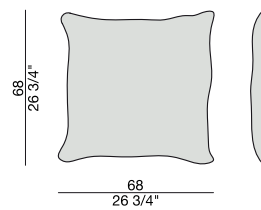

END UNIT with Side Coffee Table
270x90

CHAISE LONGUE
170x90

**CHAISE LONGUE
with Side Container**
195x90

**CHAISE LONGUE
with Side Coffee Table**
195x90

CHAISE LONGUE
220x90

**CHAISE LONGUE
with Side Container**
245x90

**CHAISE LONGUE
with Side Coffee Table**
245x90

OPEN-END CORNER
135x150

OPEN-END CORNER
90x195

STOOL with Coffe Table
195x90

STOOL with Coffe Table
220x90

STOOL
170x90

DAY BED
220x90

POGGIARENI