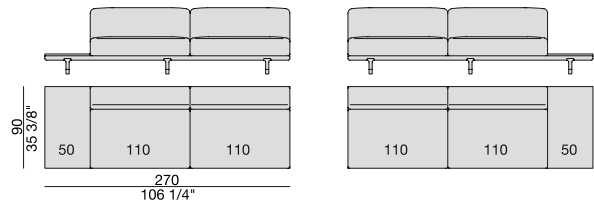

CENTRAL UNIT with Container
245x90

CENTRAL UNIT with Coffee Table
245x90

CENTRAL UNIT with Coffee Table
2700x90

CORNER
220x90

CORNER with Side Container
220x90

CORNER with Side Coffee Table
220x90

CORNER
270x90

CORNER with Side Container
270x90

CORNER with Side Coffee Table
270x90

END UNIT/CORNER
with Side Coffee Table
195x90

END UNIT/CORNER
with Side Coffee Table
220x90

END UNIT Low Arm
195x90

END UNIT High Arm
195x90

END UNIT with Side Container
195x90

END UNIT with Side Coffee Table
195x90

END UNIT with Side Coffee Table
220x90

END UNIT Low Arm
245x90

END UNIT High Arm
245x90

END UNIT with Side Container
245x90

END UNIT with Side Coffee Table
245x90

END UNIT with Side Coffee Table
270x90

CHAISE LONGUE
170x90

**CHAISE LONGUE
with Side Container**
195x90

**CHAISE LONGUE
with Side Coffee Table**
195x90

CHAISE LONGUE
220x90

**CHAISE LONGUE
with Side Container**
245x90