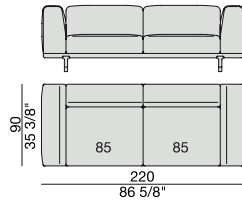

DIVANO | SOFA

Design D. Dolcini

2018

SOFA
220x90

SOFA High Arm
220x90

SOFA with Container
245x90

SOFA with Coffee Table
245x90

SOFA with side Container
220x90

SOFA with side Coffee Table
220x90

SOFA
270x90

SOFA High Arm
270x90

SOFA with Coffee Table
270x90

SOFA with side Container
270x90

SOFA with side Coffee Table
270x90

**SOFA/CENTRAL UNIT
with Containers**
220x90