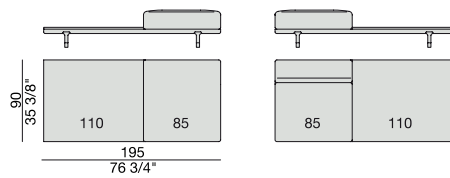

STOOL with Coffe Table
195x90