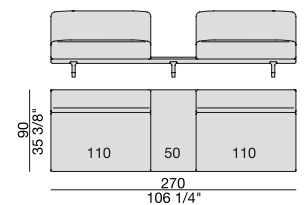

**SOFA/CENTRAL UNIT
with Coffee Tables**
220x90

**SOFA/CENTRAL UNIT
with Coffee table and Container**
220x90

**SOFA/CENTRAL UNIT
with Containers**
270x90

**SOFA/CENTRAL UNIT
with side Coffee tables**
220x90

**SOFA/CENTRAL UNIT
with Coffee table and Container**
220x90

CENTRAL UNIT
170x90

CENTRAL UNIT with Container
195x90

CENTRAL UNIT with Coffee Table
195x90

CENTRAL UNIT
220x90

CENTRAL UNIT with Coffee Table
220x90

CENTRAL UNIT with Container
245x90

CENTRAL UNIT with Coffee Table
245x90

CENTRAL UNIT with Coffee Table
2700x90

CORNER
220x90

CORNER with Side Container
220x90

CORNER with Side Coffee Table
220x90

CORNER
270x90