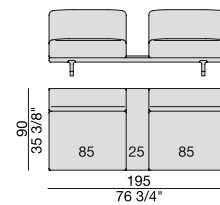

SOFA with side Coffee Table
220x90

SOFA
270x90

SOFA High Arm
270x90

SOFA with Coffee Table
270x90

SOFA with side Container
270x90

SOFA with side Coffee Table
270x90

**SOFA/CENTRAL UNIT
with Containers**
220x90

**SOFA/CENTRAL UNIT
with Coffee Tables**
220x90

**SOFA/CENTRAL UNIT
with Coffee table and Container**
220x90

**SOFA/CENTRAL UNIT
with Containers**
270x90

**SOFA/CENTRAL UNIT
with side Coffee tables**
220x90

**SOFA/CENTRAL UNIT
with Coffee table and Container**
220x90

CENTRAL UNIT
170x90

CENTRAL UNIT with Container
195x90

CENTRAL UNIT with Coffee Table
195x90

CENTRAL UNIT
220x90

CENTRAL UNIT with Coffee Table
220x90

CENTRAL UNIT with Container
245x90

CENTRAL UNIT with Coffee Table
245x90

CENTRAL UNIT with Coffee Table
2700x90

CORNER
220x90

CORNER with Side Container
220x90

CORNER with Side Coffee Table
220x90

CORNER
270x90