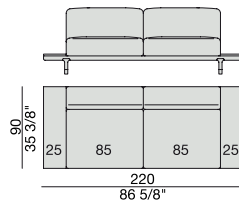

SOFA with side Coffee Table
220x90

SOFA
270x90

SOFA High Arm
270x90

SOFA with Coffee Table
270x90

SOFA with side Container
270x90

SOFA with side Coffee Table
270x90

**SOFA/CENTRAL UNIT
with Containers**
220x90

**SOFA/CENTRAL UNIT
with Coffee Tables**
220x90

**SOFA/CENTRAL UNIT
with Coffee table and Container**
220x90

**SOFA/CENTRAL UNIT
with Containers**
270x90

**SOFA/CENTRAL UNIT
with side Coffee tables**
220x90