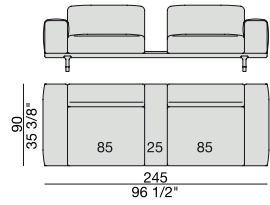

DIVANO | SOFA

Design D. Dolcini

2018

SOFA
220x90

SOFA High Arm
220x90

SOFA with Container
245x90

SOFA with Coffee Table
245x90

SOFA with side Container
220x90

SOFA with side Coffee Table
220x90

SOFA
270x90

SOFA High Arm
270x90

SOFA with Coffee Table
270x90

SOFA with side Container
270x90

SOFA with side Coffee Table
270x90

**SOFA/CENTRAL UNIT
with Containers**
220x90