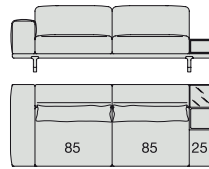

DIVANO | SOFA

Design D. Dolcini

2018

SOFA
220x90

SOFA High Arm
220x90

SOFA with Container
245x90

SOFA with Coffee Table
245x90

SOFA with side Container
220x90

SOFA with side Coffee Table
220x90

SOFA
270x90

SOFA High Arm
270x90

SOFA with Coffee Table
270x90

SOFA with side Container
270x90

SOFA with side Coffee Table
270x90

**SOFA/CENTRAL UNIT
with Containers**
220x90