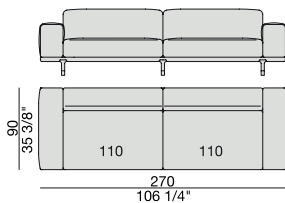

DIVANO | SOFA

Design D. Dolcini

2018

SOFA
220x90

SOFA High Arm
220x90

SOFA with Container
245x90

SOFA with Coffee Table
245x90

SOFA with side Container
220x90

SOFA with side Coffee Table
220x90

SOFA
270x90

SOFA High Arm
270x90

SOFA with Coffee Table
270x90

SOFA with side Container
270x90

SOFA with side Coffee Table
270x90

**SOFA/CENTRAL UNIT
with Containers**
220x90