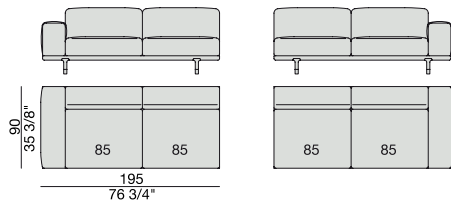

**SOFA/CENTRAL UNIT
with Coffee table and Container**
220x90

CENTRAL UNIT
170x90

CENTRAL UNIT with Container
195x90

CENTRAL UNIT with Coffee Table
195x90

CENTRAL UNIT
220x90

CENTRAL UNIT with Coffee Table
220x90

CENTRAL UNIT with Container
245x90

CENTRAL UNIT with Coffee Table
245x90

CENTRAL UNIT with Coffee Table
2700x90

CORNER
220x90

CORNER with Side Container
220x90

CORNER with Side Coffee Table
220x90

CORNER
270x90

CORNER with Side Container
270x90

CORNER with Side Coffee Table
270x90

END UNIT/CORNER
with Side Coffee Table
195x90

END UNIT/CORNER
with Side Coffee Table
220x90

END UNIT Low Arm
195x90

END UNIT High Arm
195x90

END UNIT with Side Container
195x90

END UNIT with Side Coffee Table
195x90

END UNIT with Side Coffee Table
220x90

END UNIT Low Arm
245x90

END UNIT High Arm
245x90

END UNIT with Side Container
245x90

END UNIT with Side Coffee Table
245x90