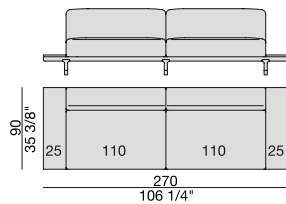

SOFA with side Coffee Table
220x90

SOFA
270x90

SOFA High Arm
270x90

SOFA with Coffee Table
270x90

SOFA with side Container
270x90

SOFA with side Coffee Table
270x90

**SOFA/CENTRAL UNIT
with Containers**
220x90

**SOFA/CENTRAL UNIT
with Coffee Tables**
220x90

**SOFA/CENTRAL UNIT
with Coffee table and Container**
220x90

**SOFA/CENTRAL UNIT
with Containers**
270x90

**SOFA/CENTRAL UNIT
with side Coffee tables**
220x90