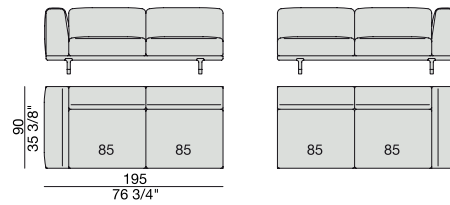

**SOFA/CENTRAL UNIT
with Coffee table and Container**
220x90

CENTRAL UNIT
170x90

CENTRAL UNIT with Container
195x90

CENTRAL UNIT with Coffee Table
195x90

CENTRAL UNIT
220x90

CENTRAL UNIT with Coffee Table
220x90

CENTRAL UNIT with Container
245x90

CENTRAL UNIT with Coffee Table
245x90

CENTRAL UNIT with Coffee Table
2700x90

CORNER
220x90

CORNER with Side Container
220x90

CORNER with Side Coffee Table
220x90

CORNER
270x90

CORNER with Side Container
270x90

CORNER with Side Coffee Table
270x90

END UNIT/CORNER
with Side Coffee Table
195x90

END UNIT/CORNER
with Side Coffee Table
220x90

END UNIT Low Arm
195x90

END UNIT High Arm
195x90

END UNIT with Side Container
195x90

END UNIT with Side Coffee Table
195x90

END UNIT with Side Coffee Table
220x90

END UNIT Low Arm
245x90

END UNIT High Arm
245x90

END UNIT with Side Container
245x90

END UNIT with Side Coffee Table
245x90