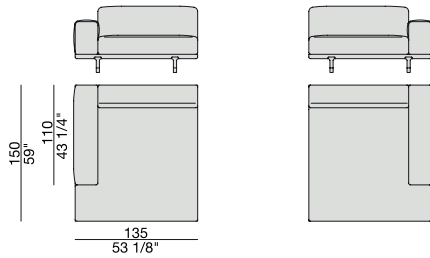

OPEN-END CORNER
135x150