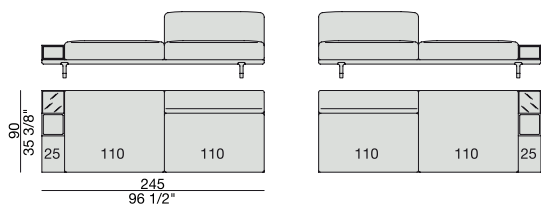

END UNIT with Side Container
195x90

END UNIT with Side Coffee Table
195x90

END UNIT with Side Coffee Table
220x90

END UNIT Low Arm
245x90

END UNIT High Arm
245x90

END UNIT with Side Container
245x90

END UNIT with Side Coffee Table
245x90

END UNIT with Side Coffee Table
270x90

CHAISE LONGUE
170x90

**CHAISE LONGUE
with Side Container**
195x90

**CHAISE LONGUE
with Side Coffee Table**
195x90

CHAISE LONGUE
220x90

**CHAISE LONGUE
with Side Container**
245x90