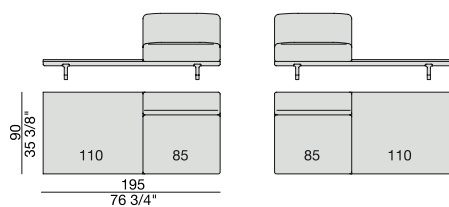

**SOFA/CENTRAL UNIT
with Coffee table and Container**
220x90

CENTRAL UNIT
170x90

CENTRAL UNIT with Container
195x90

CENTRAL UNIT with Coffee Table
195x90

CENTRAL UNIT
220x90

CENTRAL UNIT with Coffee Table
220x90

CENTRAL UNIT with Container
245x90

CENTRAL UNIT with Coffee Table
245x90

CENTRAL UNIT with Coffee Table
2700x90

CORNER
220x90

CORNER with Side Container
220x90

CORNER with Side Coffee Table
220x90

CORNER
270x90

CORNER with Side Container
270x90

CORNER with Side Coffee Table
270x90

END UNIT/CORNER
with Side Coffee Table
195x90

END UNIT/CORNER
with Side Coffee Table
220x90

END UNIT Low Arm
195x90

END UNIT High Arm
195x90