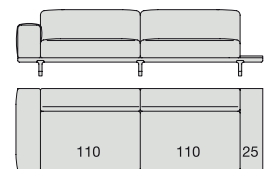

SOFA with side Coffee Table
220x90

SOFA
270x90

SOFA High Arm
270x90

SOFA with Coffee Table
270x90

SOFA with side Container
270x90

SOFA with side Coffee Table
270x90

**SOFA/CENTRAL UNIT
with Containers**
220x90

**SOFA/CENTRAL UNIT
with Coffee Tables**
220x90

**SOFA/CENTRAL UNIT
with Coffee table and Container**
220x90

**SOFA/CENTRAL UNIT
with Containers**
270x90

**SOFA/CENTRAL UNIT
with side Coffee tables**
220x90