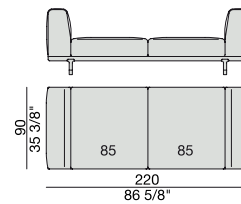

END UNIT with Side Coffee Table
270x90

CHAISE LONGUE
170x90

**CHAISE LONGUE
with Side Container**
195x90

**CHAISE LONGUE
with Side Coffee Table**
195x90

CHAISE LONGUE
220x90

**CHAISE LONGUE
with Side Container**
245x90

**CHAISE LONGUE
with Side Coffee Table**
245x90

OPEN-END CORNER
135x150

OPEN-END CORNER
90x195

STOOL with Coffe Table
195x90

STOOL with Coffe Table
220x90

STOOL
170x90

DAY BED
220x90

POGGIARENI