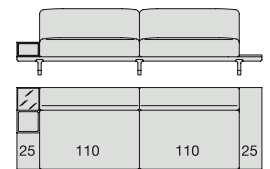

SOFA with side Coffee Table
220x90

SOFA
270x90

SOFA High Arm
270x90

SOFA with Coffee Table
270x90

SOFA with side Container
270x90

SOFA with side Coffee Table
270x90

**SOFA/CENTRAL UNIT
with Containers**
220x90

**SOFA/CENTRAL UNIT
with Coffee Tables**
220x90

**SOFA/CENTRAL UNIT
with Coffee table and Container**
220x90

**SOFA/CENTRAL UNIT
with Containers**
270x90

**SOFA/CENTRAL UNIT
with side Coffee tables**
220x90

**SOFA/CENTRAL UNIT
with Coffee table and Container**
220x90

CENTRAL UNIT
170x90

CENTRAL UNIT with Container
195x90

CENTRAL UNIT with Coffee Table
195x90

CENTRAL UNIT
220x90

CENTRAL UNIT with Coffee Table
220x90

CENTRAL UNIT with Container
245x90

CENTRAL UNIT with Coffee Table
245x90

CENTRAL UNIT with Coffee Table
2700x90

CORNER
220x90

CORNER with Side Container
220x90

CORNER with Side Coffee Table
220x90

CORNER
270x90