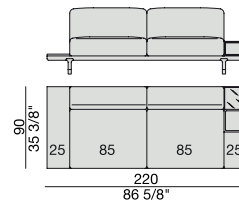

SOFA with side Coffee Table
220x90

SOFA
270x90

SOFA High Arm
270x90

SOFA with Coffee Table
270x90

SOFA with side Container
270x90

SOFA with side Coffee Table
270x90

**SOFA/CENTRAL UNIT
with Containers**
220x90

**SOFA/CENTRAL UNIT
with Coffee Tables**
220x90

**SOFA/CENTRAL UNIT
with Coffee table and Container**
220x90

**SOFA/CENTRAL UNIT
with Containers**
270x90

**SOFA/CENTRAL UNIT
with side Coffee tables**
220x90