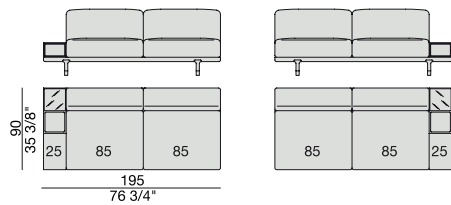

**SOFA/CENTRAL UNIT
with Coffee table and Container**
220x90

CENTRAL UNIT
170x90

CENTRAL UNIT with Container
195x90

CENTRAL UNIT with Coffee Table
195x90

CENTRAL UNIT
220x90

CENTRAL UNIT with Coffee Table
220x90

CENTRAL UNIT with Container
245x90

CENTRAL UNIT with Coffee Table
245x90

CENTRAL UNIT with Coffee Table
2700x90

CORNER
220x90

CORNER with Side Container
220x90

CORNER with Side Coffee Table
220x90

CORNER
270x90

CORNER with Side Container
270x90

CORNER with Side Coffee Table
270x90

END UNIT/CORNER
with Side Coffee Table
195x90

END UNIT/CORNER
with Side Coffee Table
220x90

END UNIT Low Arm
195x90

END UNIT High Arm
195x90

END UNIT with Side Container
195x90

END UNIT with Side Coffee Table
195x90

END UNIT with Side Coffee Table
220x90

END UNIT Low Arm
245x90

END UNIT High Arm
245x90

END UNIT with Side Container
245x90

END UNIT with Side Coffee Table
245x90