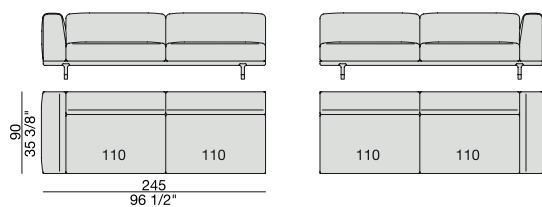

CORNER with Side Container
270x90

CORNER with Side Coffee Table
270x90

END UNIT/CORNER
with Side Coffee Table
195x90

END UNIT/CORNER
with Side Coffee Table
220x90

END UNIT Low Arm
195x90

END UNIT High Arm
195x90

END UNIT with Side Container
195x90

END UNIT with Side Coffee Table
195x90

END UNIT with Side Coffee Table
220x90

END UNIT Low Arm
245x90

END UNIT High Arm
245x90

END UNIT with Side Container
245x90

END UNIT with Side Coffee Table
245x90

END UNIT with Side Coffee Table
270x90

CHAISE LONGUE
170x90

**CHAISE LONGUE
with Side Container**
195x90

**CHAISE LONGUE
with Side Coffee Table**
195x90

CHAISE LONGUE
220x90

**CHAISE LONGUE
with Side Container**
245x90