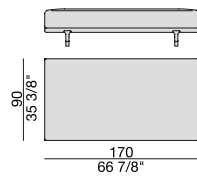

END UNIT with Side Coffee Table
270x90

CHAISE LONGUE
170x90

**CHAISE LONGUE
with Side Container**
195x90

**CHAISE LONGUE
with Side Coffee Table**
195x90

CHAISE LONGUE
220x90

**CHAISE LONGUE
with Side Container**
245x90

**CHAISE LONGUE
with Side Coffee Table**
245x90

OPEN-END CORNER
135x150

OPEN-END CORNER
90x195

STOOL with Coffe Table
195x90

STOOL with Coffe Table
220x90

STOOL
170x90

DAY BED
220x90

POGGIARENI