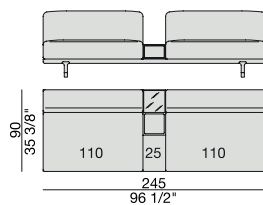

**SOFA/CENTRAL UNIT
with Coffee Tables**
220x90

**SOFA/CENTRAL UNIT
with Coffee table and Container**
220x90

**SOFA/CENTRAL UNIT
with Containers**
270x90

**SOFA/CENTRAL UNIT
with side Coffee tables**
220x90

**SOFA/CENTRAL UNIT
with Coffee table and Container**
220x90

CENTRAL UNIT
170x90

CENTRAL UNIT with Container
195x90

CENTRAL UNIT with Coffee Table
195x90

CENTRAL UNIT
220x90

CENTRAL UNIT with Coffee Table
220x90

CENTRAL UNIT with Container
245x90

CENTRAL UNIT with Coffee Table
245x90

CENTRAL UNIT with Coffee Table
2700x90

CORNER
220x90

CORNER with Side Container
220x90

CORNER with Side Coffee Table
220x90

CORNER
270x90