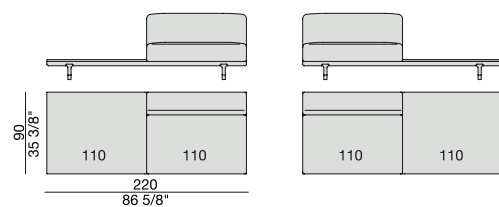

**SOFA/CENTRAL UNIT
with Coffee Tables**
220x90

**SOFA/CENTRAL UNIT
with Coffee table and Container**
220x90

**SOFA/CENTRAL UNIT
with Containers**
270x90

**SOFA/CENTRAL UNIT
with side Coffee tables**
220x90

**SOFA/CENTRAL UNIT
with Coffee table and Container**
220x90

CENTRAL UNIT
170x90

CENTRAL UNIT with Container
195x90

CENTRAL UNIT with Coffee Table
195x90

CENTRAL UNIT
220x90

CENTRAL UNIT with Coffee Table
220x90

CENTRAL UNIT with Container
245x90

CENTRAL UNIT with Coffee Table
245x90

CENTRAL UNIT with Coffee Table
2700x90

CORNER
220x90

CORNER with Side Container
220x90

CORNER with Side Coffee Table
220x90

CORNER
270x90

CORNER with Side Container
270x90

CORNER with Side Coffee Table
270x90

END UNIT/CORNER
with Side Coffee Table
195x90

END UNIT/CORNER
with Side Coffee Table
220x90

END UNIT Low Arm
195x90

END UNIT High Arm
195x90