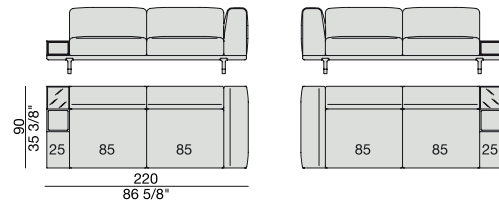

**SOFA/CENTRAL UNIT
with Coffee Tables**
220x90

**SOFA/CENTRAL UNIT
with Coffee table and Container**
220x90

**SOFA/CENTRAL UNIT
with Containers**
270x90

**SOFA/CENTRAL UNIT
with side Coffee tables**
220x90

**SOFA/CENTRAL UNIT
with Coffee table and Container**
220x90

CENTRAL UNIT
170x90

CENTRAL UNIT with Container
195x90

CENTRAL UNIT with Coffee Table
195x90

CENTRAL UNIT
220x90

CENTRAL UNIT with Coffee Table
220x90

CENTRAL UNIT with Container
245x90

CENTRAL UNIT with Coffee Table
245x90

CENTRAL UNIT with Coffee Table
2700x90

CORNER
220x90

CORNER with Side Container
220x90

CORNER with Side Coffee Table
220x90

CORNER
270x90

CORNER with Side Container
270x90

CORNER with Side Coffee Table
270x90

END UNIT/CORNER
with Side Coffee Table
195x90

END UNIT/CORNER
with Side Coffee Table
220x90

END UNIT Low Arm
195x90

END UNIT High Arm
195x90