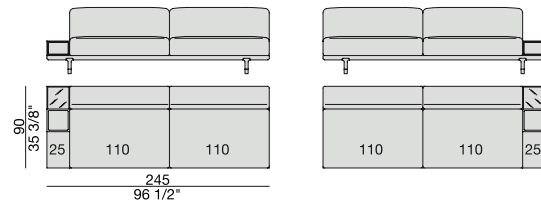

CORNER with Side Container
270x90

CORNER with Side Coffee Table
270x90

END UNIT/CORNER
with Side Coffee Table
195x90

END UNIT/CORNER
with Side Coffee Table
220x90

END UNIT Low Arm
195x90

END UNIT High Arm
195x90

END UNIT with Side Container
195x90

END UNIT with Side Coffee Table
195x90

END UNIT with Side Coffee Table
220x90

END UNIT Low Arm
245x90

END UNIT High Arm
245x90

END UNIT with Side Container
245x90

END UNIT with Side Coffee Table
245x90

END UNIT with Side Coffee Table
270x90

CHAISE LONGUE
170x90

**CHAISE LONGUE
with Side Container**
195x90

**CHAISE LONGUE
with Side Coffee Table**
195x90

CHAISE LONGUE
220x90

**CHAISE LONGUE
with Side Container**
245x90