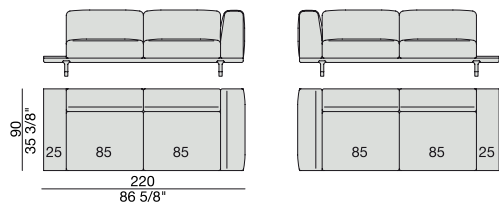

**SOFA/CENTRAL UNIT
with Coffee Tables**
220x90

**SOFA/CENTRAL UNIT
with Coffee table and Container**
220x90

**SOFA/CENTRAL UNIT
with Containers**
270x90

**SOFA/CENTRAL UNIT
with side Coffee tables**
220x90

**SOFA/CENTRAL UNIT
with Coffee table and Container**
220x90

CENTRAL UNIT
170x90

CENTRAL UNIT with Container
195x90

CENTRAL UNIT with Coffee Table
195x90

CENTRAL UNIT
220x90

CENTRAL UNIT with Coffee Table
220x90

CENTRAL UNIT with Container
245x90

CENTRAL UNIT with Coffee Table
245x90

CENTRAL UNIT with Coffee Table
2700x90

CORNER
220x90

CORNER with Side Container
220x90

CORNER with Side Coffee Table
220x90

CORNER
270x90

CORNER with Side Container
270x90

CORNER with Side Coffee Table
270x90

END UNIT/CORNER
with Side Coffee Table
195x90

END UNIT/CORNER
with Side Coffee Table
220x90

END UNIT Low Arm
195x90

END UNIT High Arm
195x90