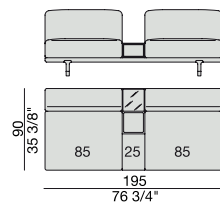

SOFA with side Coffee Table
220x90

SOFA
270x90

SOFA High Arm
270x90

SOFA with Coffee Table
270x90

SOFA with side Container
270x90

SOFA with side Coffee Table
270x90

**SOFA/CENTRAL UNIT
with Containers**
220x90

**SOFA/CENTRAL UNIT
with Coffee Tables**
220x90

**SOFA/CENTRAL UNIT
with Coffee table and Container**
220x90

**SOFA/CENTRAL UNIT
with Containers**
270x90

**SOFA/CENTRAL UNIT
with side Coffee tables**
220x90

**SOFA/CENTRAL UNIT
with Coffee table and Container**
220x90

CENTRAL UNIT
170x90

CENTRAL UNIT with Container
195x90

CENTRAL UNIT with Coffee Table
195x90

CENTRAL UNIT
220x90

CENTRAL UNIT with Coffee Table
220x90

CENTRAL UNIT with Container
245x90

CENTRAL UNIT with Coffee Table
245x90

CENTRAL UNIT with Coffee Table
2700x90

CORNER
220x90

CORNER with Side Container
220x90

CORNER with Side Coffee Table
220x90

CORNER
270x90