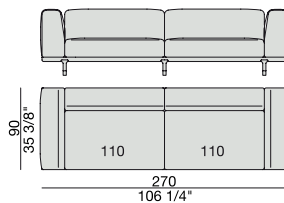

DIVANO | SOFA

Design D. Dolcini

2018

SOFA
220x90

SOFA High Arm
220x90

SOFA with Container
245x90

SOFA with Coffee Table
245x90

SOFA with side Container
220x90

SOFA with side Coffee Table
220x90

SOFA
270x90

SOFA High Arm
270x90

SOFA with Coffee Table
270x90

SOFA with side Container
270x90

SOFA with side Coffee Table
270x90

**SOFA/CENTRAL UNIT
with Containers**
220x90