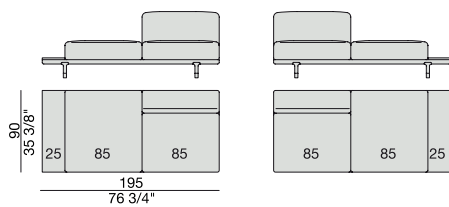

CENTRAL UNIT with Container
245x90

CENTRAL UNIT with Coffee Table
245x90

CENTRAL UNIT with Coffee Table
2700x90

CORNER
220x90

CORNER with Side Container
220x90

CORNER with Side Coffee Table
220x90

CORNER
270x90

CORNER with Side Container
270x90

CORNER with Side Coffee Table
270x90

END UNIT/CORNER
with Side Coffee Table
195x90

END UNIT/CORNER
with Side Coffee Table
220x90

END UNIT Low Arm
195x90

END UNIT High Arm
195x90

END UNIT with Side Container
195x90

END UNIT with Side Coffee Table
195x90

END UNIT with Side Coffee Table
220x90

END UNIT Low Arm
245x90

END UNIT High Arm
245x90

END UNIT with Side Container
245x90

END UNIT with Side Coffee Table
245x90

END UNIT with Side Coffee Table
270x90

CHAISE LONGUE
170x90

**CHAISE LONGUE
with Side Container**
195x90

**CHAISE LONGUE
with Side Coffee Table**
195x90

CHAISE LONGUE
220x90

**CHAISE LONGUE
with Side Container**
245x90