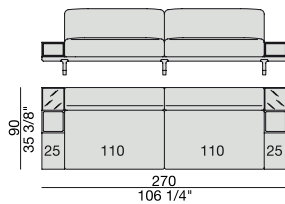

SOFA with side Coffee Table
220x90

SOFA
270x90

SOFA High Arm
270x90

SOFA with Coffee Table
270x90

SOFA with side Container
270x90

SOFA with side Coffee Table
270x90

**SOFA/CENTRAL UNIT
with Containers**
220x90

**SOFA/CENTRAL UNIT
with Coffee Tables**
220x90

**SOFA/CENTRAL UNIT
with Coffee table and Container**
220x90

**SOFA/CENTRAL UNIT
with Containers**
270x90

**SOFA/CENTRAL UNIT
with side Coffee tables**
220x90