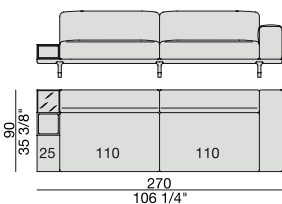

SOFA with side Coffee Table
220x90

SOFA
270x90

SOFA High Arm
270x90

SOFA with Coffee Table
270x90

SOFA with side Container
270x90

SOFA with side Coffee Table
270x90

**SOFA/CENTRAL UNIT
with Containers**
220x90

**SOFA/CENTRAL UNIT
with Coffee Tables**
220x90

**SOFA/CENTRAL UNIT
with Coffee table and Container**
220x90

**SOFA/CENTRAL UNIT
with Containers**
270x90

**SOFA/CENTRAL UNIT
with side Coffee tables**
220x90