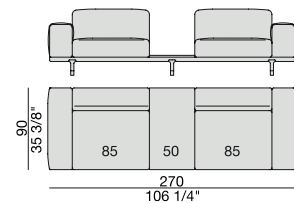

DIVANO | SOFA

Design D. Dolcini

2018

SOFA
220x90

SOFA High Arm
220x90

SOFA with Container
245x90

SOFA with Coffee Table
245x90

SOFA with side Container
220x90

SOFA with side Coffee Table
220x90

SOFA
270x90

SOFA High Arm
270x90

SOFA with Coffee Table
270x90

SOFA with side Container
270x90

SOFA with side Coffee Table
270x90

**SOFA/CENTRAL UNIT
with Containers**
220x90