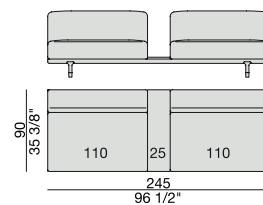

**SOFA/CENTRAL UNIT
with Coffee Tables**
220x90

**SOFA/CENTRAL UNIT
with Coffee table and Container**
220x90

**SOFA/CENTRAL UNIT
with Containers**
270x90

**SOFA/CENTRAL UNIT
with side Coffee tables**
220x90

**SOFA/CENTRAL UNIT
with Coffee table and Container**
220x90

CENTRAL UNIT
170x90

CENTRAL UNIT with Container
195x90

CENTRAL UNIT with Coffee Table
195x90

CENTRAL UNIT
220x90

CENTRAL UNIT with Coffee Table
220x90

CENTRAL UNIT with Container
245x90

CENTRAL UNIT with Coffee Table
245x90

CENTRAL UNIT with Coffee Table
2700x90

CORNER
220x90

CORNER with Side Container
220x90

CORNER with Side Coffee Table
220x90

CORNER
270x90