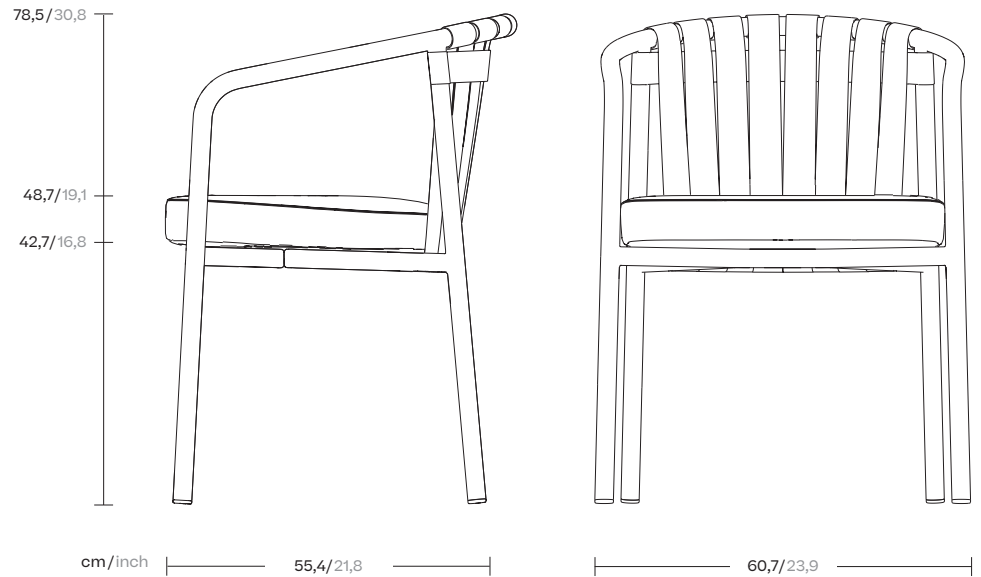

Arc
Dining armchair,
by Kettal Studio

Dining armchair

Designer
Kettal Studio

Collection
Arc

Reference
KSA500100

1/3

The Arc collection features an enveloping backrest based on fundamental geometry: a constant radius arc. It shows restrained, elegant proportions. The light aluminium frame clearly expresses a desire to maintain armchair tradition.

cm/inch

Dining armchair

Designer
Kettal Studio

Collection
Arc

Reference
KSA500100

2/3

Materials

Aluminium